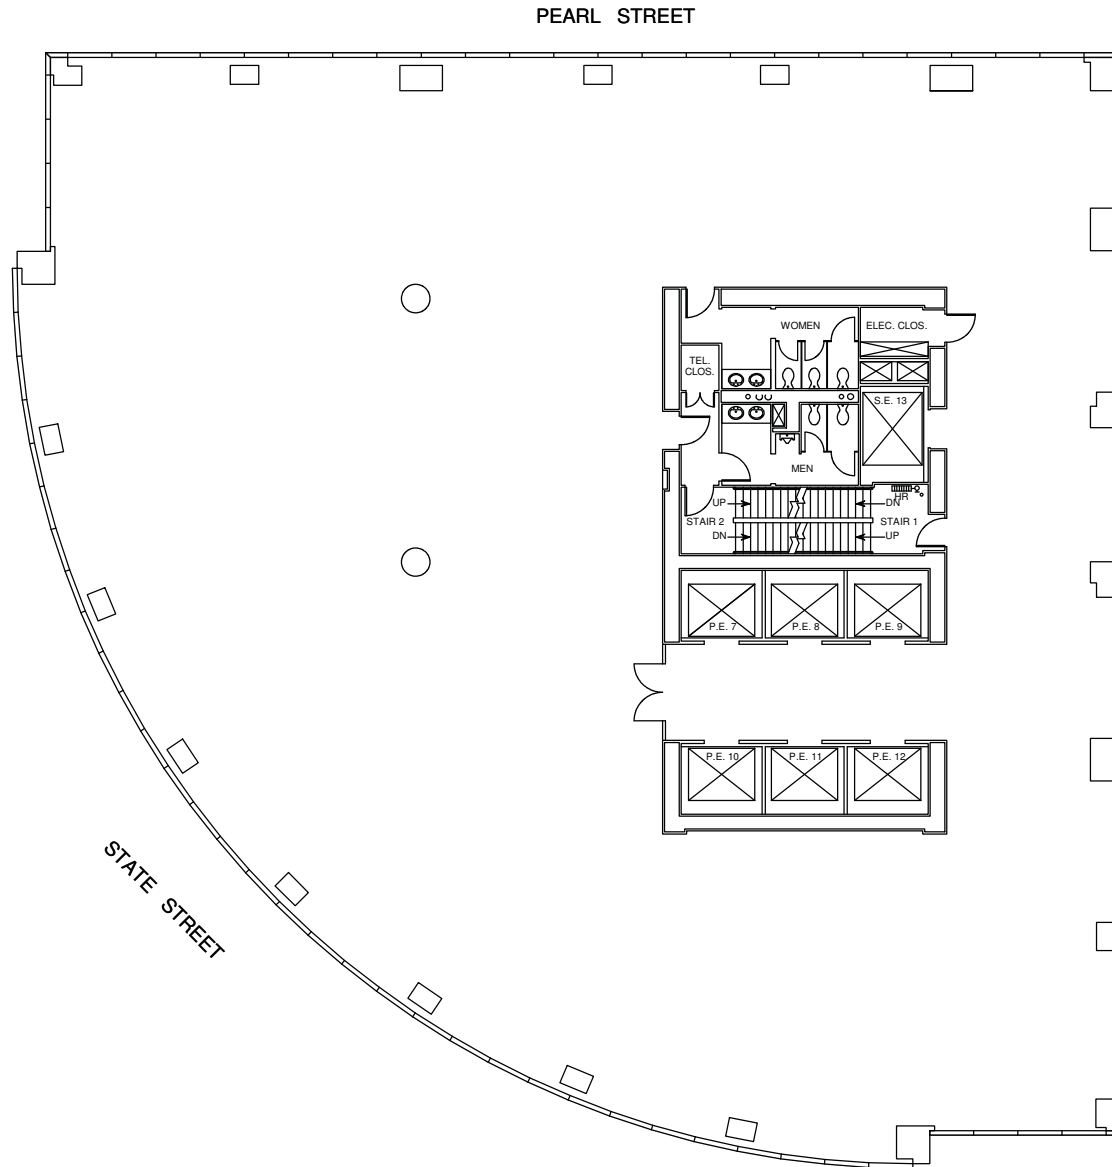

17 State Street

Full Floor - 14,900 RSF

17 State Street

Full Floor - 14,900 RSF

17 State Street

Full Floor - 14,900 RSF

17 State Street

Full Floor - 14,900 RSF

OFFICES	26
WORK STATIONS	20
RECEPTION	1
CONFERENCE ROOM	2
PANTRY	1
COPY/MAIL	1
IT	1
COATS	2
TOTAL HEAD COUNT	47

State Street

RFR