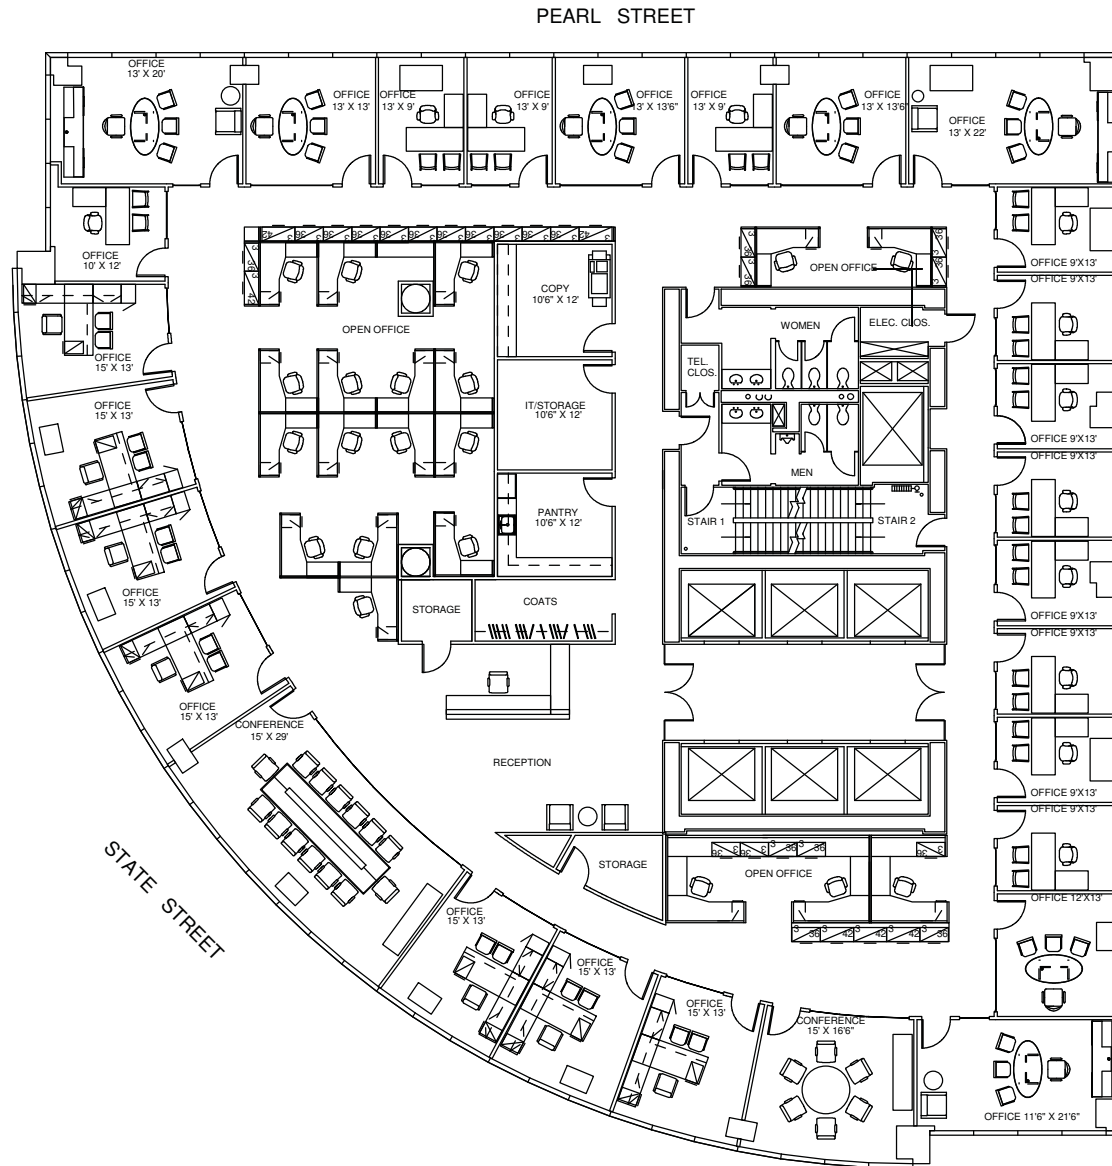

17 State Street

Full Floor - 14,900 RSF

17 State Street

Full Floor - 14,900 RSF

17 State Street

Full Floor - 14,900 RSF

17 State Street

Full Floor - 14,900 RSF

OFFICES	26
WORK STATIONS	20
RECEPTION	1
CONFERENCE ROOM	2
PANTRY	1
COPY/MAIL	1
IT	1
COATS	2
TOTAL HEAD COUNT	47

State Street

RFR