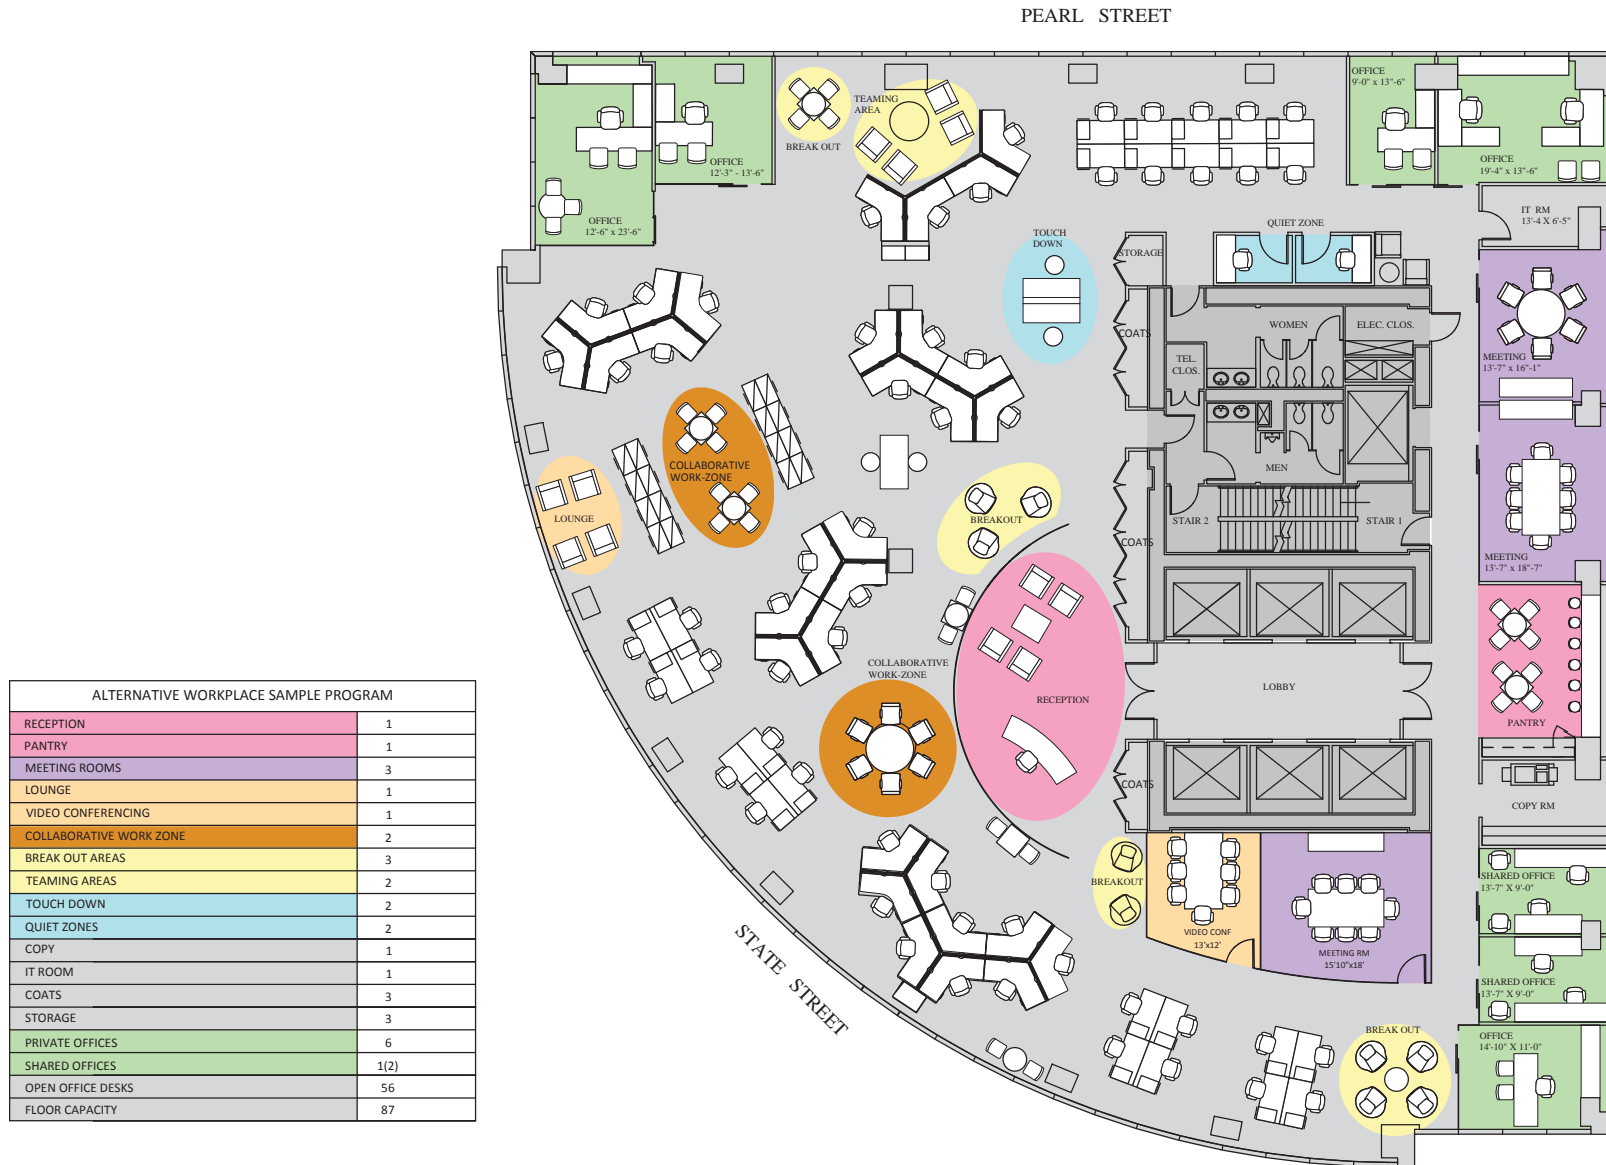

17 State Street

Full Floor - 14,900 RSF

17 State Street

Full Floor - 14,900 RSF

17 State Street

Full Floor - 14,900 RSF

17 State Street

Full Floor - 14,900 RSF

OFFICES	26
WORK STATIONS	20
RECEPTION	1
CONFERENCE ROOM	2
PANTRY	1
COPY/MAIL	1
IT	1
COATS	2
TOTAL HEAD COUNT	47

State Street

RFR