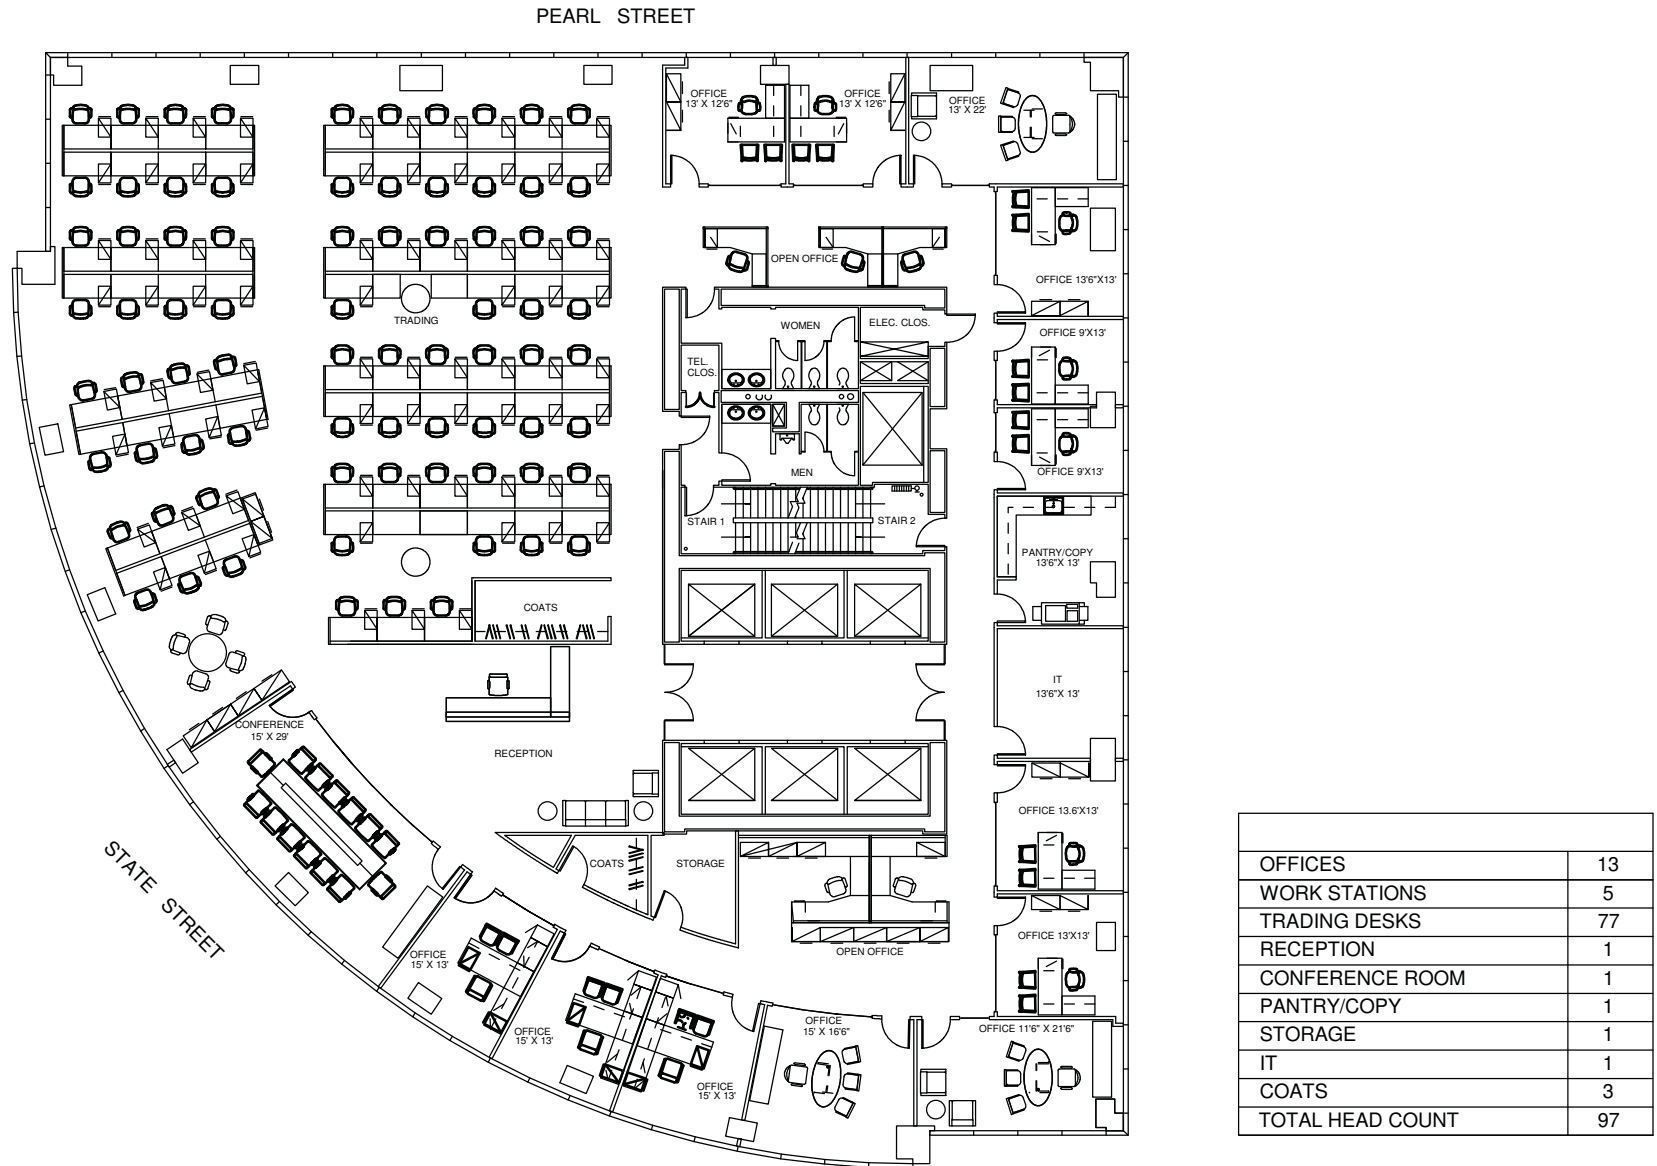

17 State Street

Full Floor - 14,900 RSF

17 State Street

Full Floor - 14,900 RSF

17 State Street

Full Floor - 14,900 RSF

17 State Street

Full Floor - 14,900 RSF

OFFICES	26
WORK STATIONS	20
RECEPTION	1
CONFERENCE ROOM	2
PANTRY	1
COPY/MAIL	1
IT	1
COATS	2
TOTAL HEAD COUNT	47

State Street

RFR