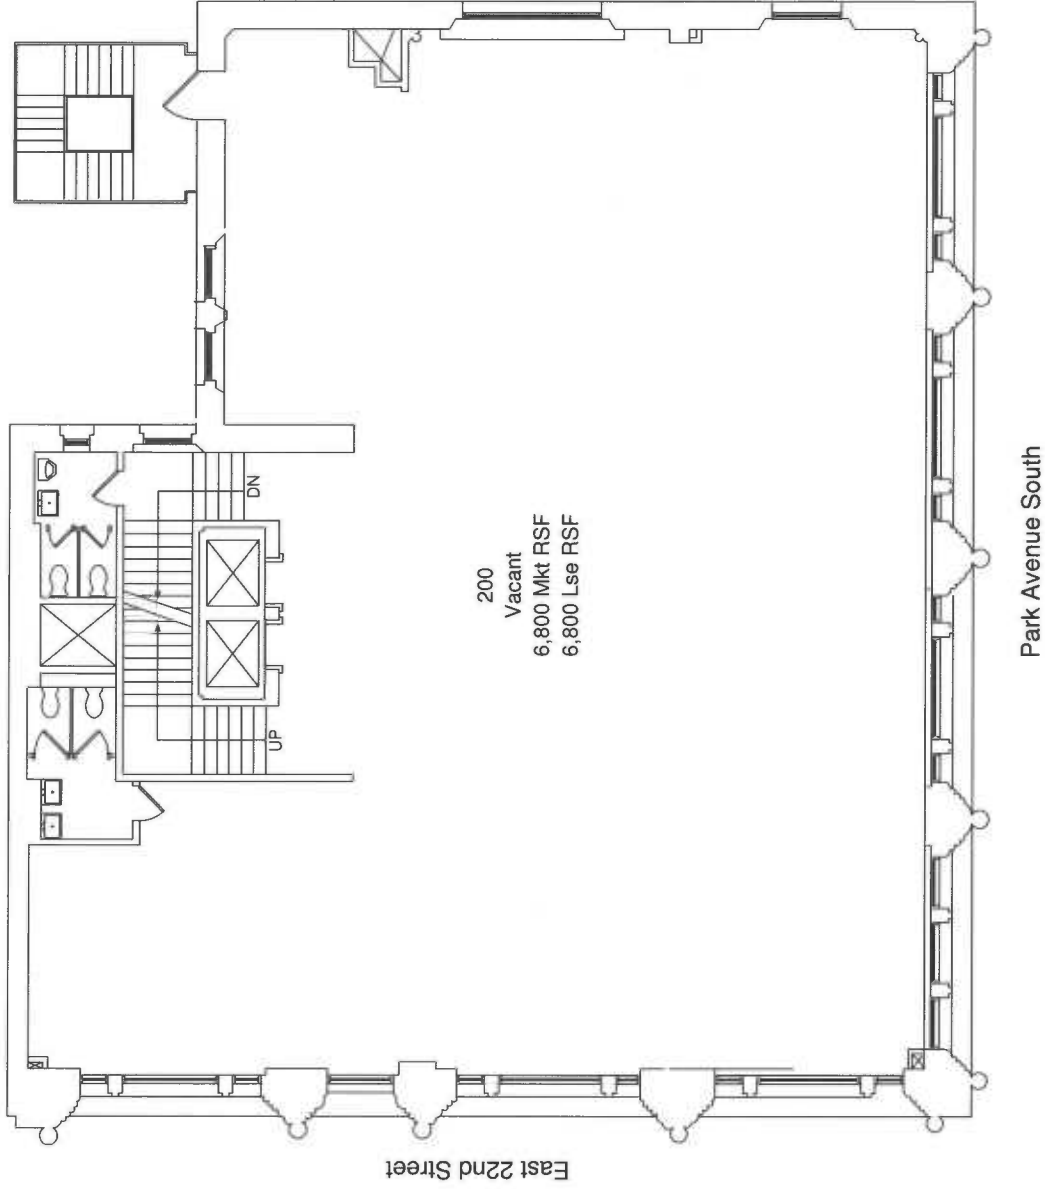

281 Park Avenue South

Floor 2

200
Vacant
6,800 Mkt RSF
6,800 Lse RSF

East 22nd Street

Park Avenue South

Date Printed: 3/17/2016

RFR
RFR REALTY LLC

For complete listing, visit
www.rfrspace.com

N Not to scale. All dimensions and conditions
are approximate and for information only.