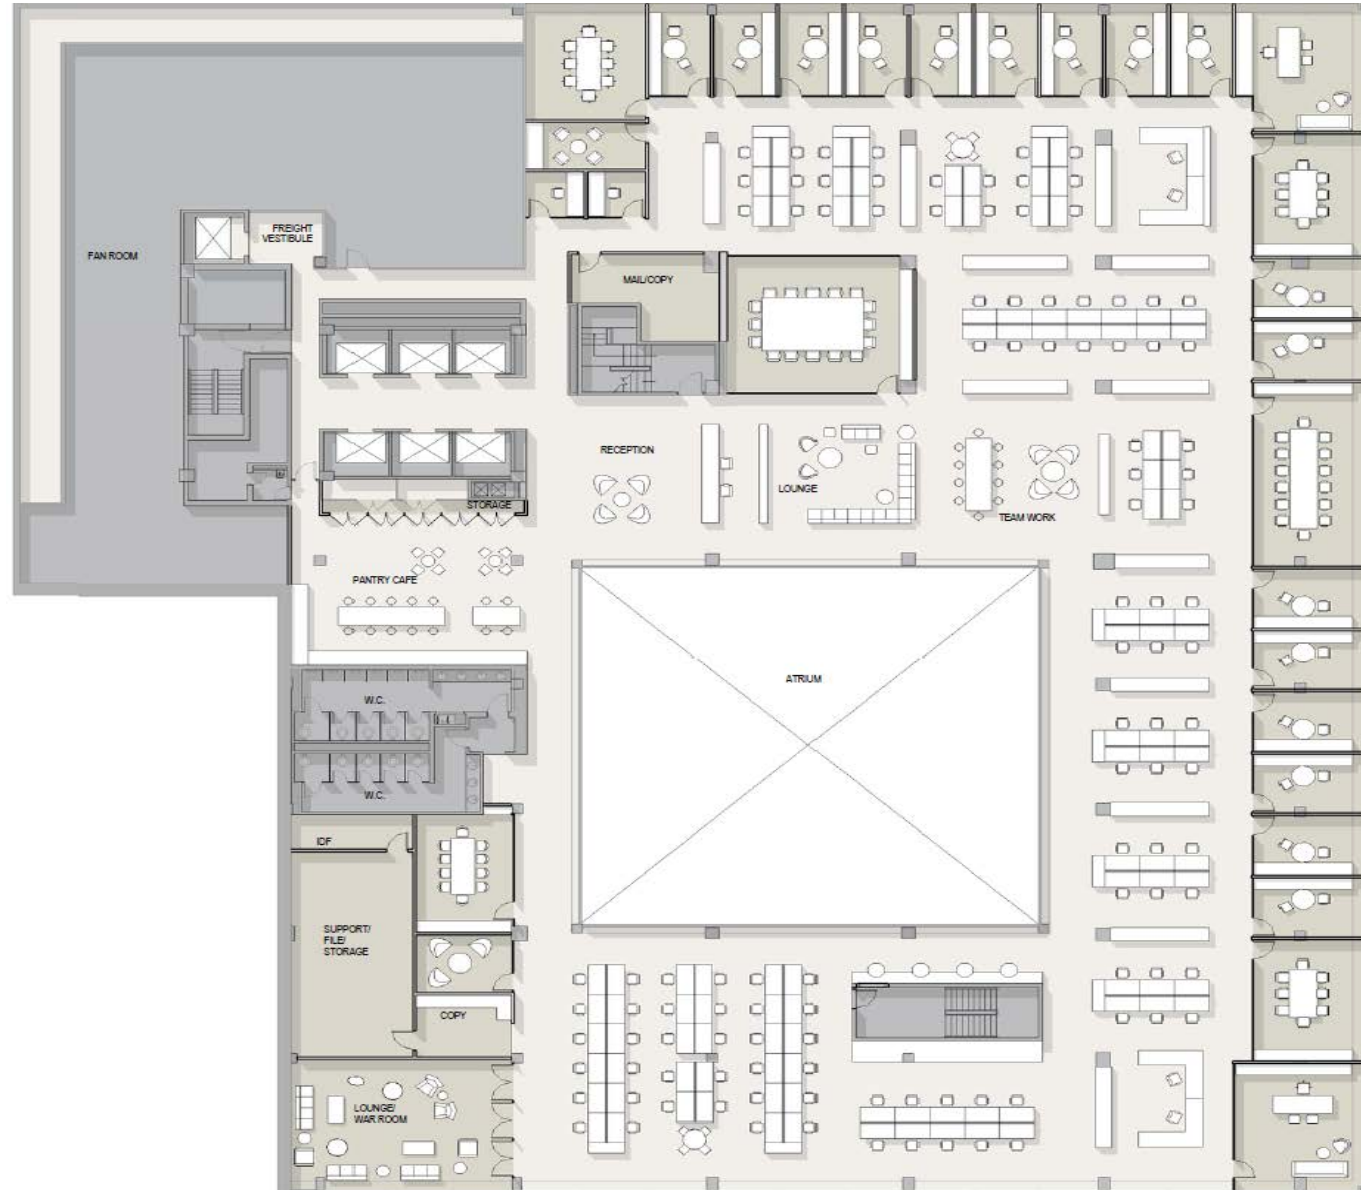

# Floor 2

34,056 RSF

Test Fit A: Finance  
-Interior Office Intensive  
-Trading Desks

Workstations: 229  
Offices: 16  
Total Headcounts: 245  
RSF/Person 139

# Floor 2

34,056 RSF

Test Fit B: Hedgefund B1

-Perimeter Office Intensive

Workstations: 119  
Offices: 19  
Total Headcounts: 138  
RSF/Person 247

# Floor 2

34,056 RSF

Test Fit B: Hedgefund B2

-Perimeter Office Intensive

Workstations: 116  
Offices: 19  
Total Headcounts: 135  
RSF/Person 252