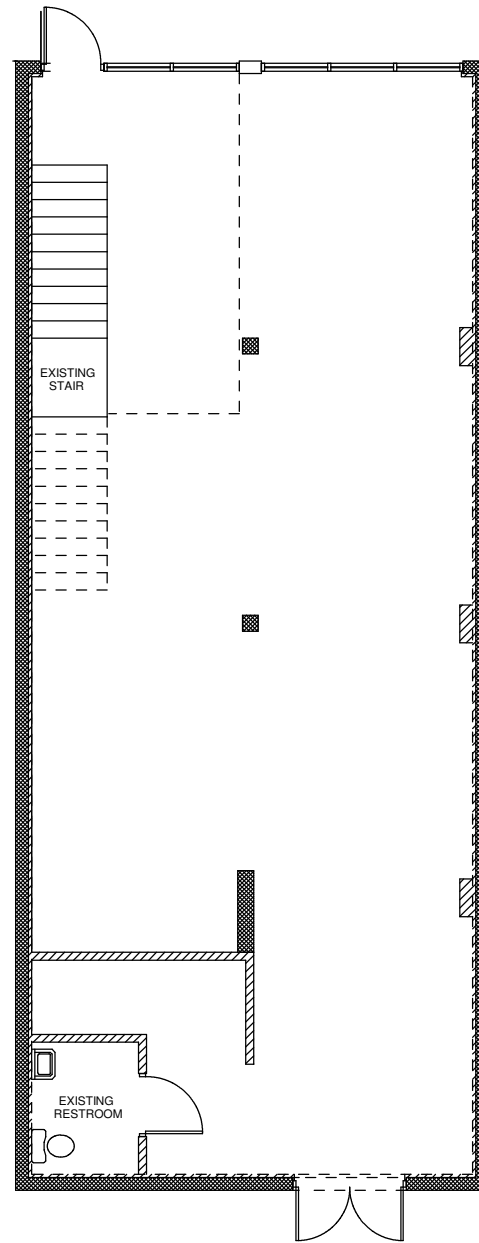

**140 NE 40th Street, Miami, FL**  
1,306 SF

**Ground Floor**

Date Printed: 1/16/2018

**RFR**  
RFR REALTY LLC

For complete listing, visit  
[www.rfrspace.com](http://www.rfrspace.com)

Not to scale. All dimensions and conditions  
are approximate and for information only.