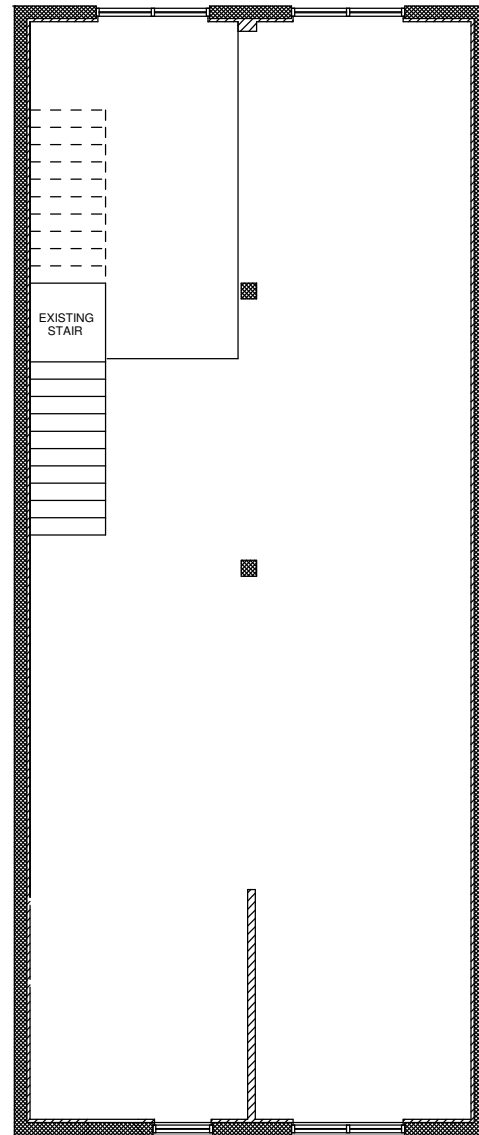

140 NE 40th Street, Miami, FL
1,127 SF

2nd Floor

Date Printed: 1/16/2018

RFR
RFR REALTY LLC

For complete listing, visit
www.rfrspace.com

Not to scale. All dimensions and conditions
are approximate and for information only.