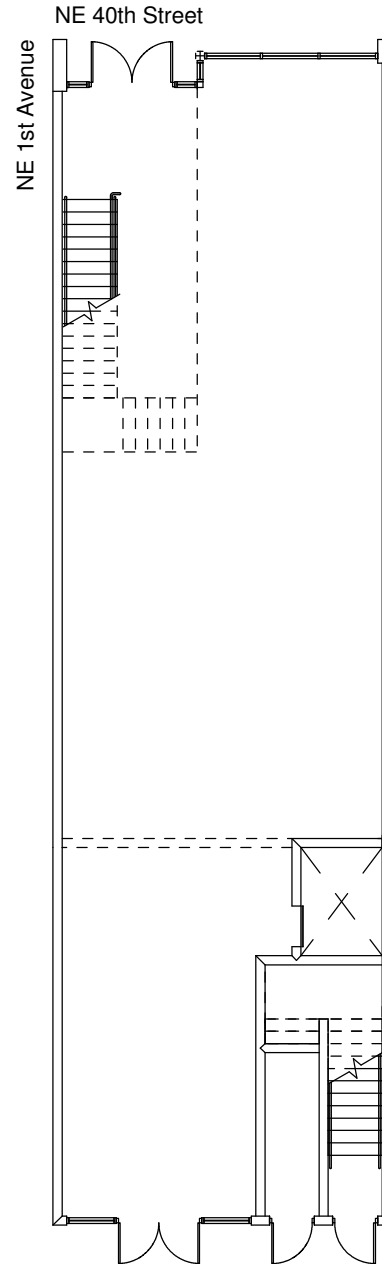

# 140 NE 40th Street, Miami, FL

Suite 1300 - 2,146 SF

# Ground Floor

Date Printed: 8/16/2018

**RFR**  
RFR REALTY LLC

For complete listing, visit  
[www.rfrspace.com](http://www.rfrspace.com)

Not to scale. All dimensions and conditions  
are approximate and for information only.