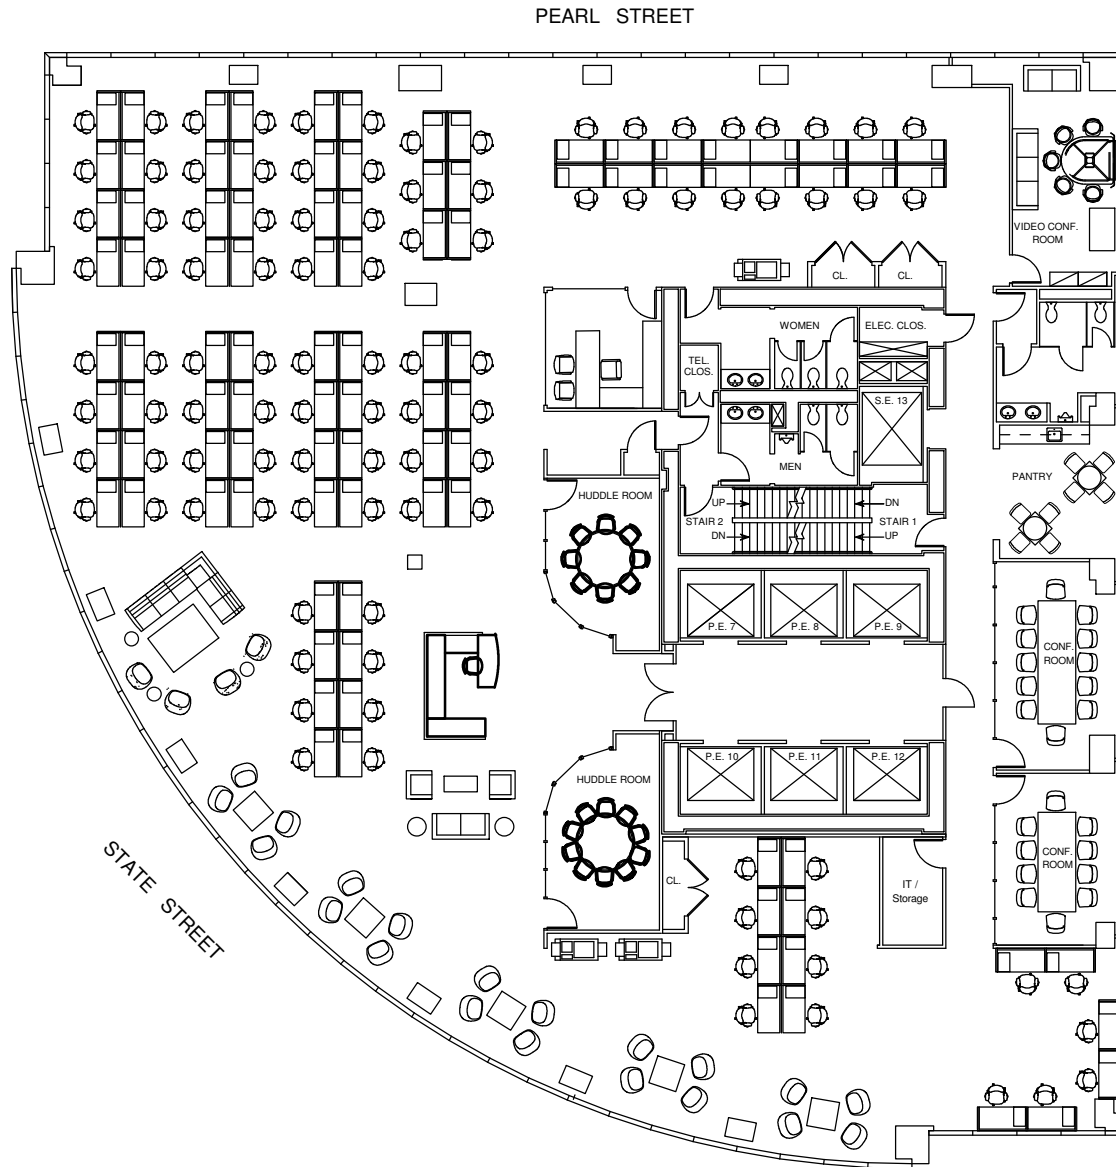

17 State Street

Suite 3300 - 14,900 RSF

Floor 33

WORK STATIONS	100
RECEPTION	1
CONFERENCE ROOM	2
HUDDLE ROOM	2
VIDEO CONF. ROOM	1
PANTRY	1
OFFICE	1
IT/STORAGE	1
COAT CLOSET	3
TOTAL HEAD COUNT	101