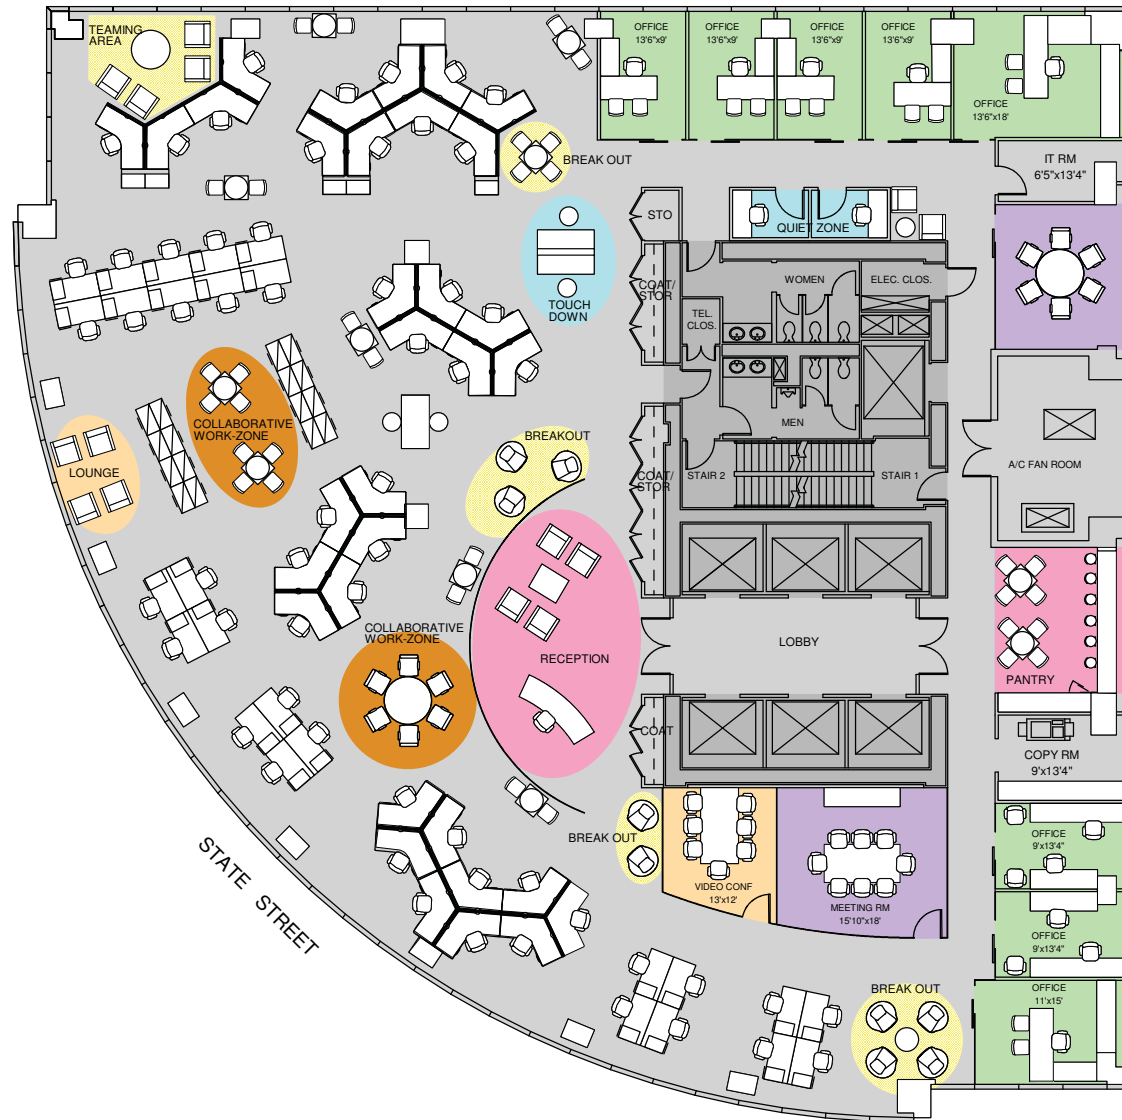

## Full Floor - 14,486 RSF

PEARL STREET

## Full Floor - 14,486 RSF

PEARL STREET

ALTERNATIVE WORKPLACE SAMPLE PROGRAM	
RECEPTION	1
PANTRY	1
MEETING ROOMS	2
LOUNGE	1
VIDEO CONFERENCING	1
COLLABORATIVE WORK ZONE	2
BREAK OUT AREAS	4
TEAMING AREAS	2
TOUCH DOWN	2
QUIET ZONES	2
COPY	1
IT ROOM	1
COATS	3
STORAGE	3
PRIVATE OFFICES	6
SHARED OFFICES	2(4)
OPEN OFFICE DESKS	59
FLOOR CAPACITY	105