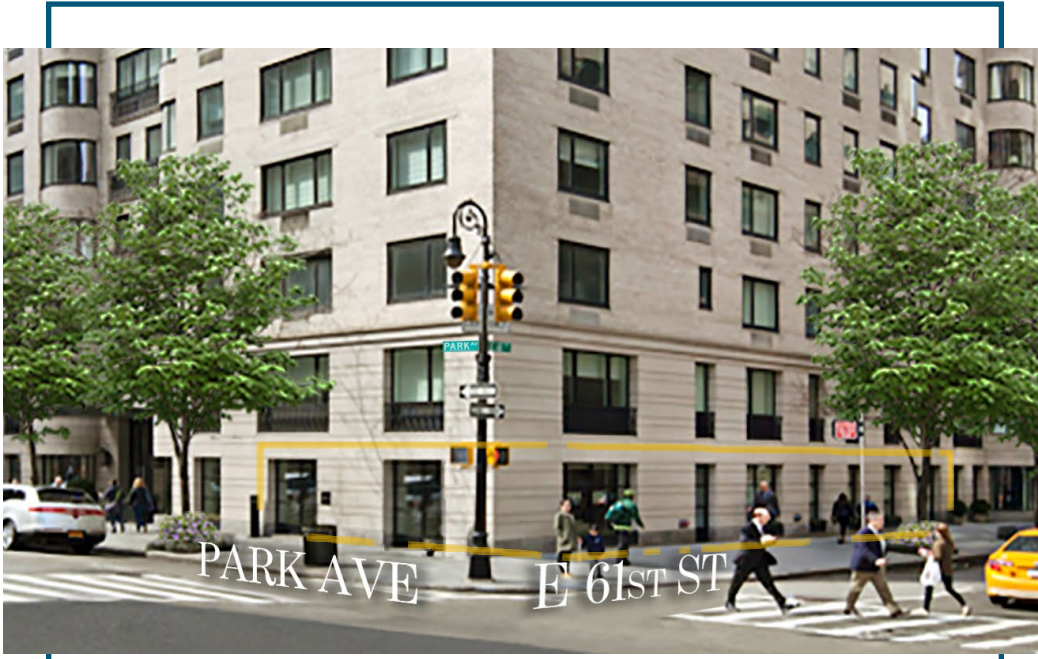

530 PARK AVE

Surrounded by Midtown's Luxury Retail, Residential & Top Rated Hospitality Destinations

530 PARK AVENUE | SW Corner Of E 61st Street

Prime Location

Corner Space Now Available
(Professional & Medical)

Steps from Central Park, luxurious shopping, Michelin-starred restaurants and premier cultural venues.

2,670sf | 38ft Frontage on Park | 68ft Frontage on 61st

In the Neighborhood

530 Park Avenue is surrounded by illustrious hotels including The Regency, The Pierre and The Sherry-Netherland as well as some of the world's most luxurious retail brands and five-star dining establishments.