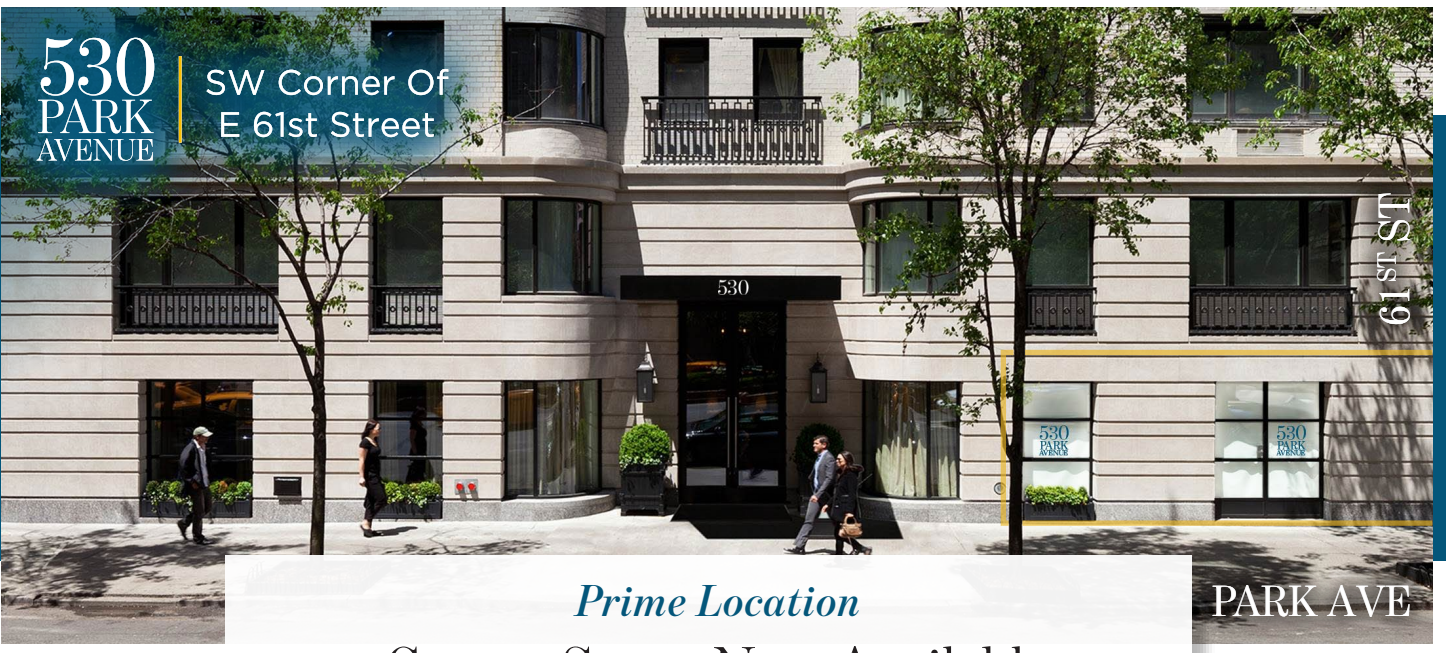

530 PARK AVE

Surrounded by Midtown's Luxury Retail, Residential & Top Rated Hospitality Destinations

530 PARK AVENUE | SW Corner Of E 61st Street

Prime Location

Corner Space Now Available
(Professional & Medical)

Steps from Central Park, luxurious shopping, Michelin-starred restaurants and premier cultural venues.

2,670sf | 38ft Frontage on Park | 68ft Frontage on 61st

In the Neighborhood

530 Park Avenue is surrounded by illustrious hotels including The Regency, The Pierre and The Sherry-Netherland as well as some of the world's most luxurious retail brands and five-star dining establishments.