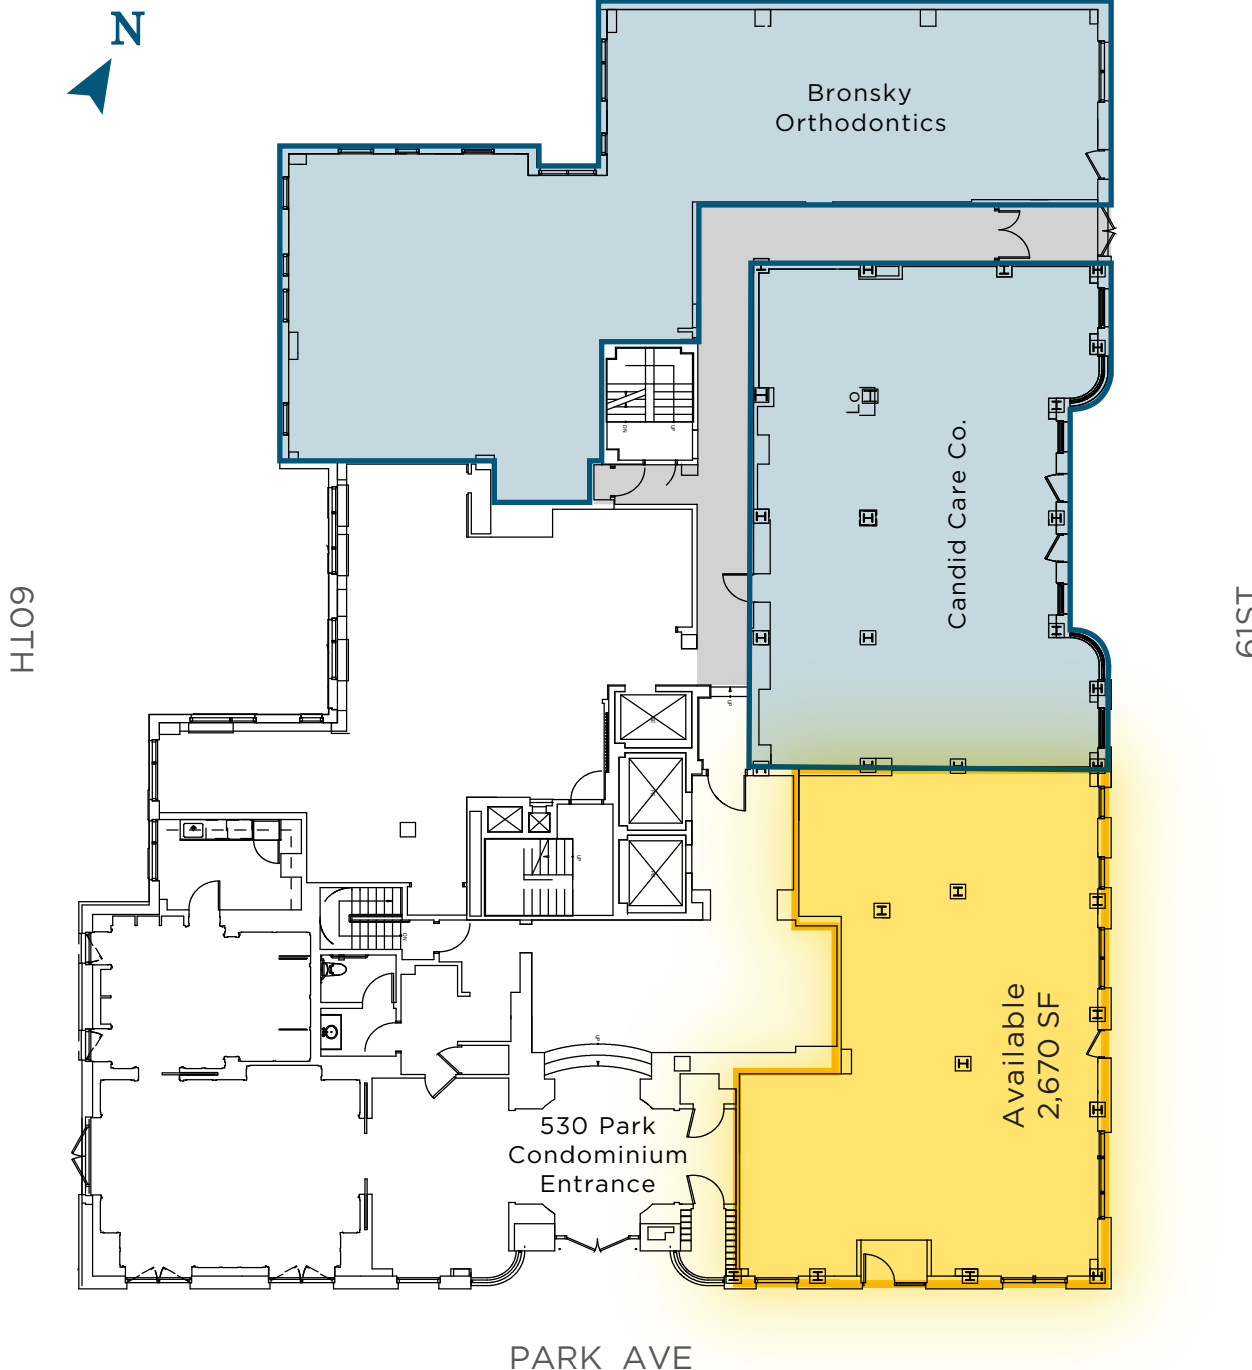

530 PARK AVE

Surrounded by Midtown's Luxury Retail, Residential & Top Rated Hospitality Destinations

530 PARK AVENUE | SW Corner Of E 61st Street

Prime Location

Corner Space Now Available
(Professional & Medical)

Steps from Central Park, luxurious shopping, Michelin-starred restaurants and premier cultural venues.

2,670sf | 38ft Frontage on Park | 68ft Frontage on 61st

In the Neighborhood

530 Park Avenue is surrounded by illustrious hotels including The Regency, The Pierre and The Sherry-Netherland as well as some of the world's most luxurious retail brands and five-star dining establishments.