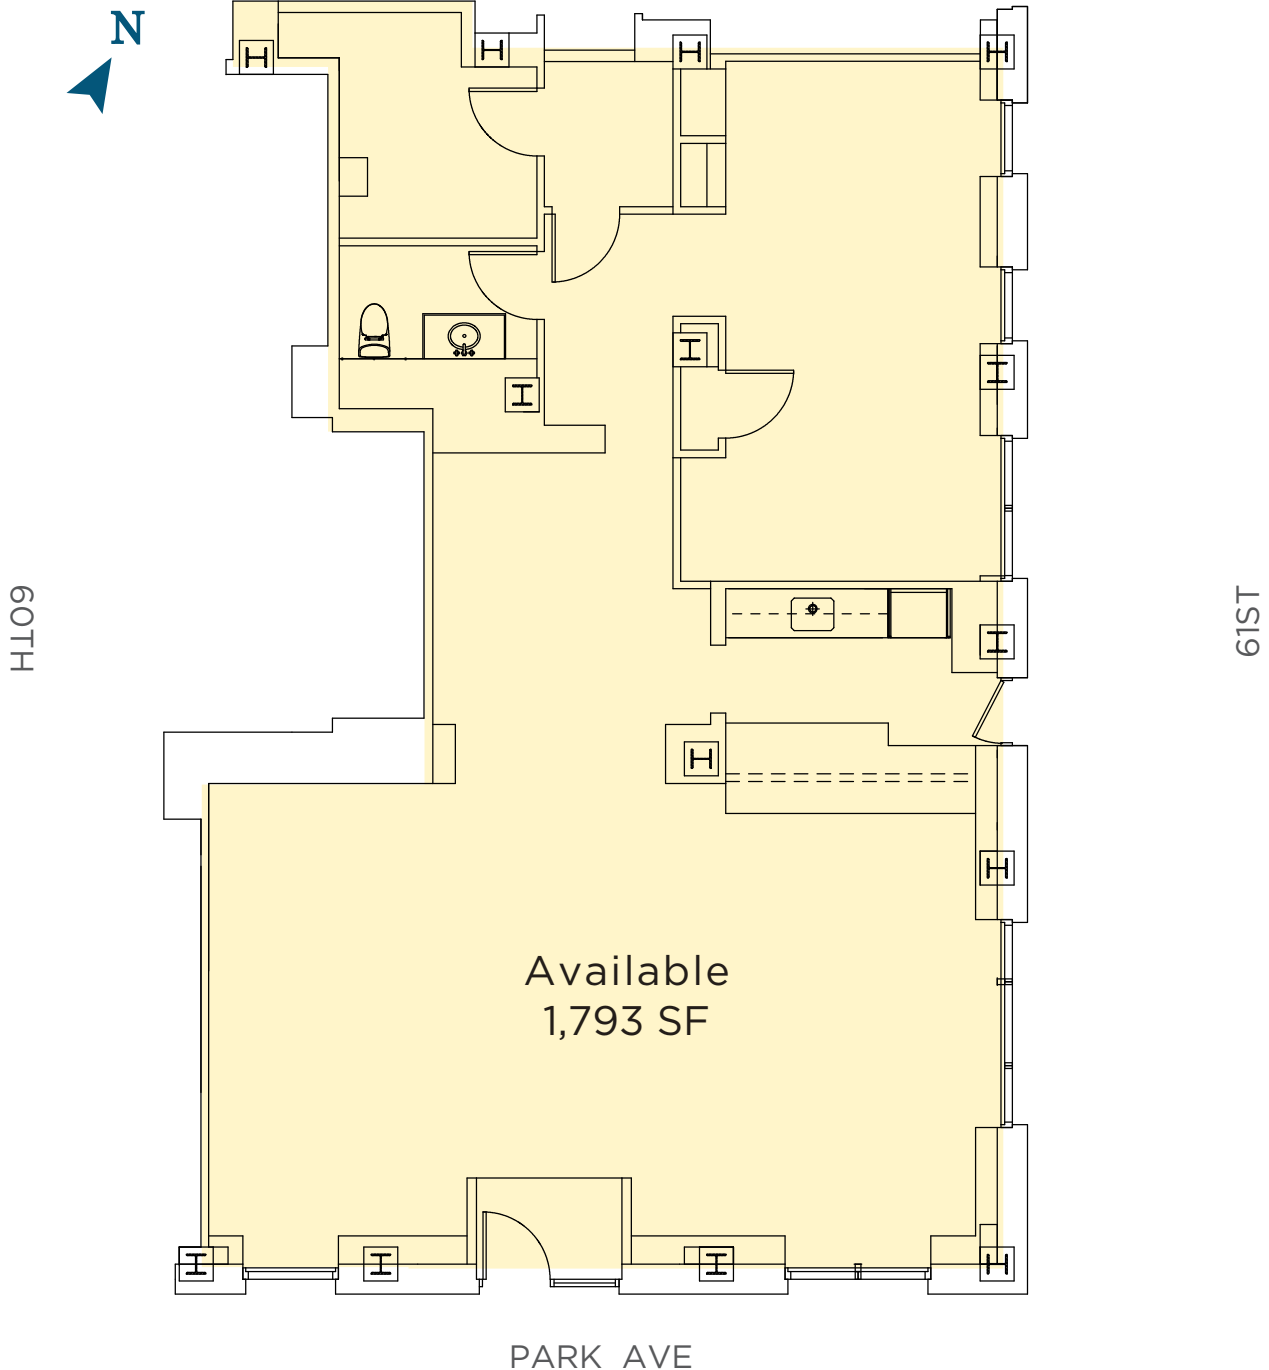

# 530 PARK AVE

Surrounded by Midtown's Luxury Retail, Residential & Top Rated Hospitality Destinations

1,793SF | 38ft Frontage on Park | 68ft Frontage on 61st