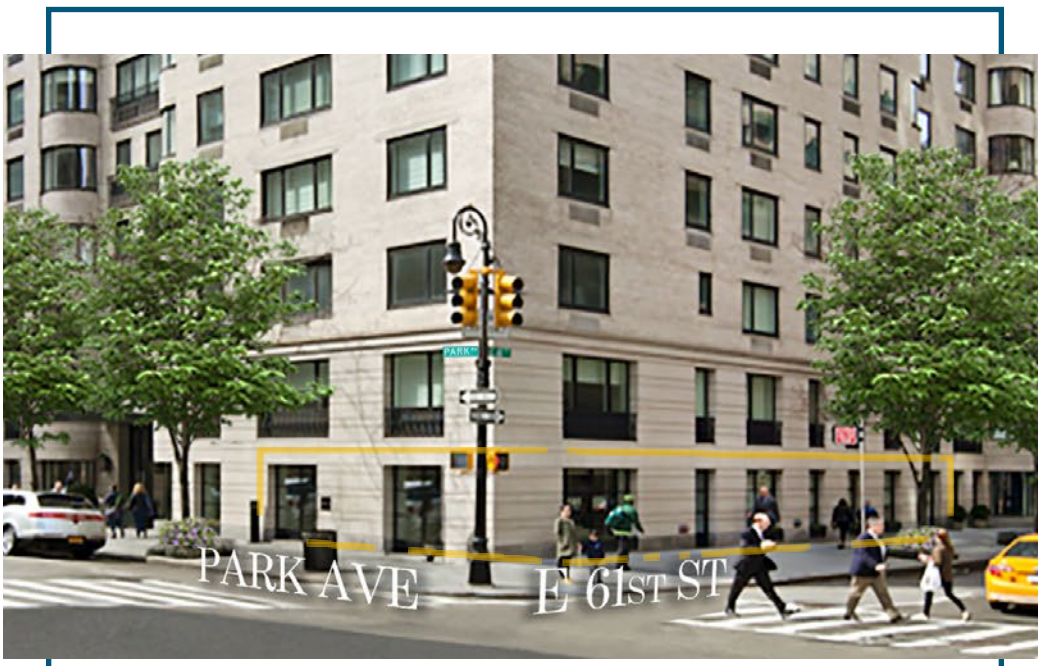

# 530 PARK AVE

Surrounded by Midtown's Luxury Retail, Residential & Top Rated Hospitality Destinations

1,793SF | 38ft Frontage on Park | 68ft Frontage on 61st

## In the Neighborhood

530 Park Avenue is surrounded by illustrious hotels including The Regency, The Pierre and The Sherry-Netherland as well as some of the world's most luxurious retail brands and five-star dining establishments.