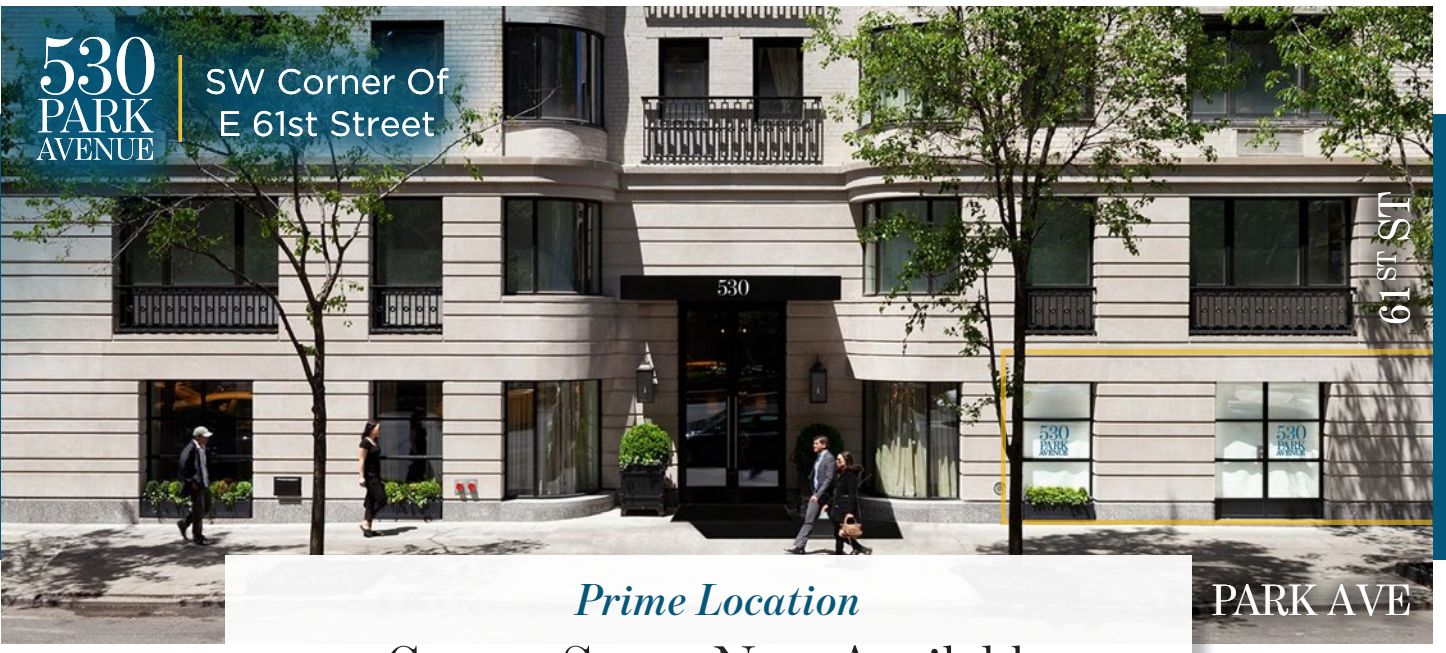

# 530 PARK AVE

Surrounded by Midtown's Luxury Retail, Residential & Top Rated Hospitality Destinations

1,793SF | 38ft Frontage on Park | 68ft Frontage on 61st

## In the Neighborhood

530 Park Avenue is surrounded by illustrious hotels including The Regency, The Pierre and The Sherry-Netherland as well as some of the world's most luxurious retail brands and five-star dining establishments.