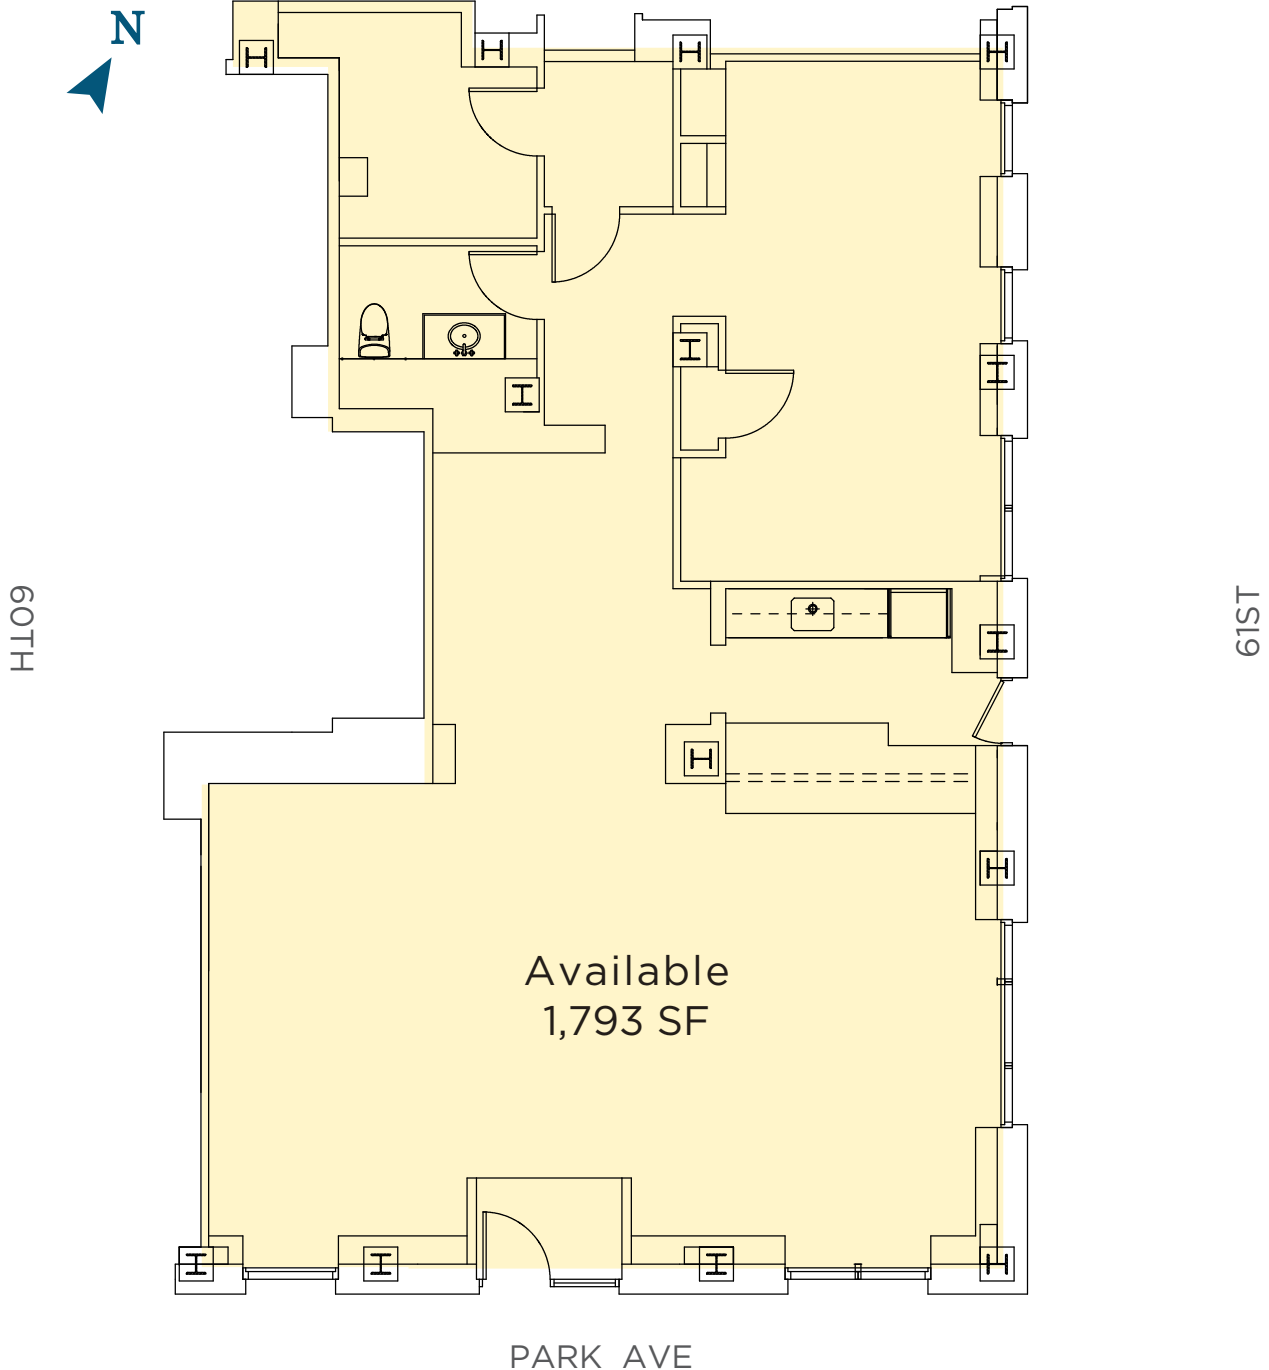

530 PARK AVE

Surrounded by Midtown's Luxury Retail, Residential & Top Rated Hospitality Destinations

1,793SF | 38ft Frontage on Park | 68ft Frontage on 61st

In the Neighborhood

530 Park Avenue is surrounded by illustrious hotels including The Regency, The Pierre and The Sherry-Netherland as well as some of the world's most luxurious retail brands and five-star dining establishments.