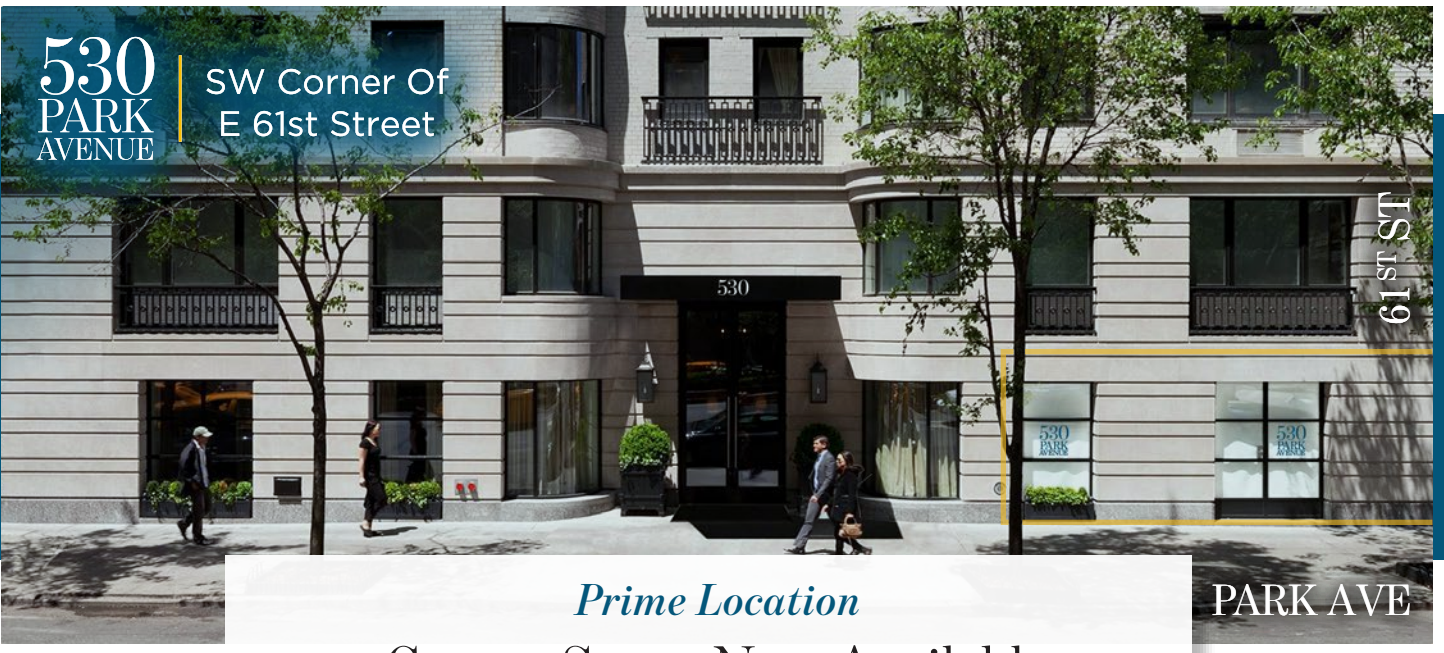

530 PARK AVE

Surrounded by Midtown's Luxury Retail, Residential & Top Rated Hospitality Destinations

1,793SF | 38ft Frontage on Park | 68ft Frontage on 61st

In the Neighborhood

530 Park Avenue is surrounded by illustrious hotels including The Regency, The Pierre and The Sherry-Netherland as well as some of the world's most luxurious retail brands and five-star dining establishments.