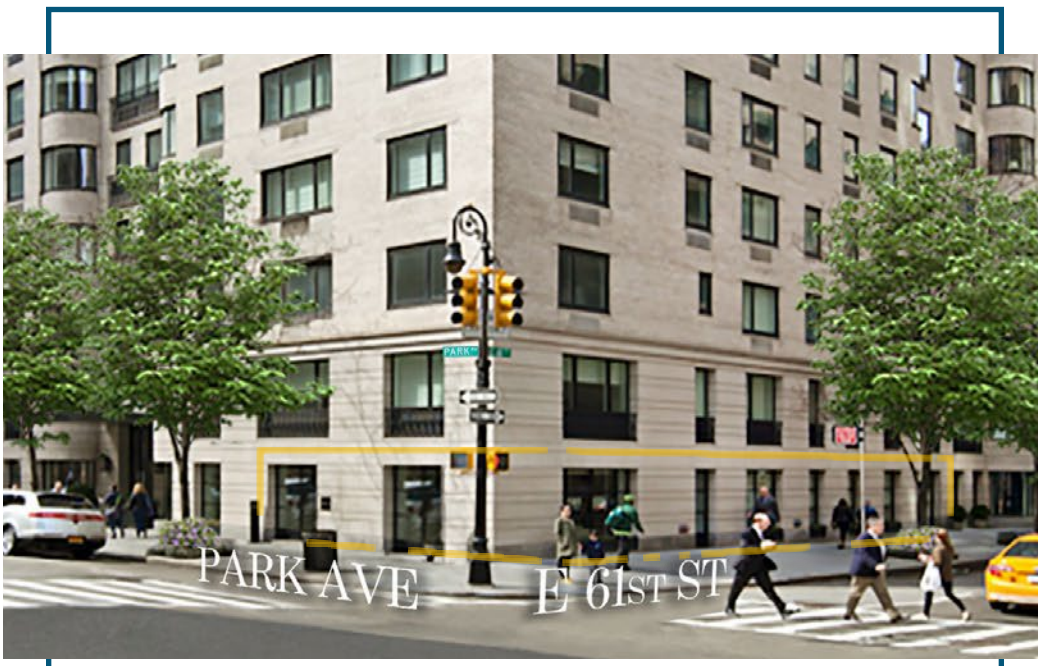

530 PARK AVE

Surrounded by Midtown's Luxury Retail, Residential & Top Rated Hospitality Destinations

1,793SF | 38ft Frontage on Park | 68ft Frontage on 61st

In the Neighborhood

530 Park Avenue is surrounded by illustrious hotels including The Regency, The Pierre and The Sherry-Netherland as well as some of the world's most luxurious retail brands and five-star dining establishments.