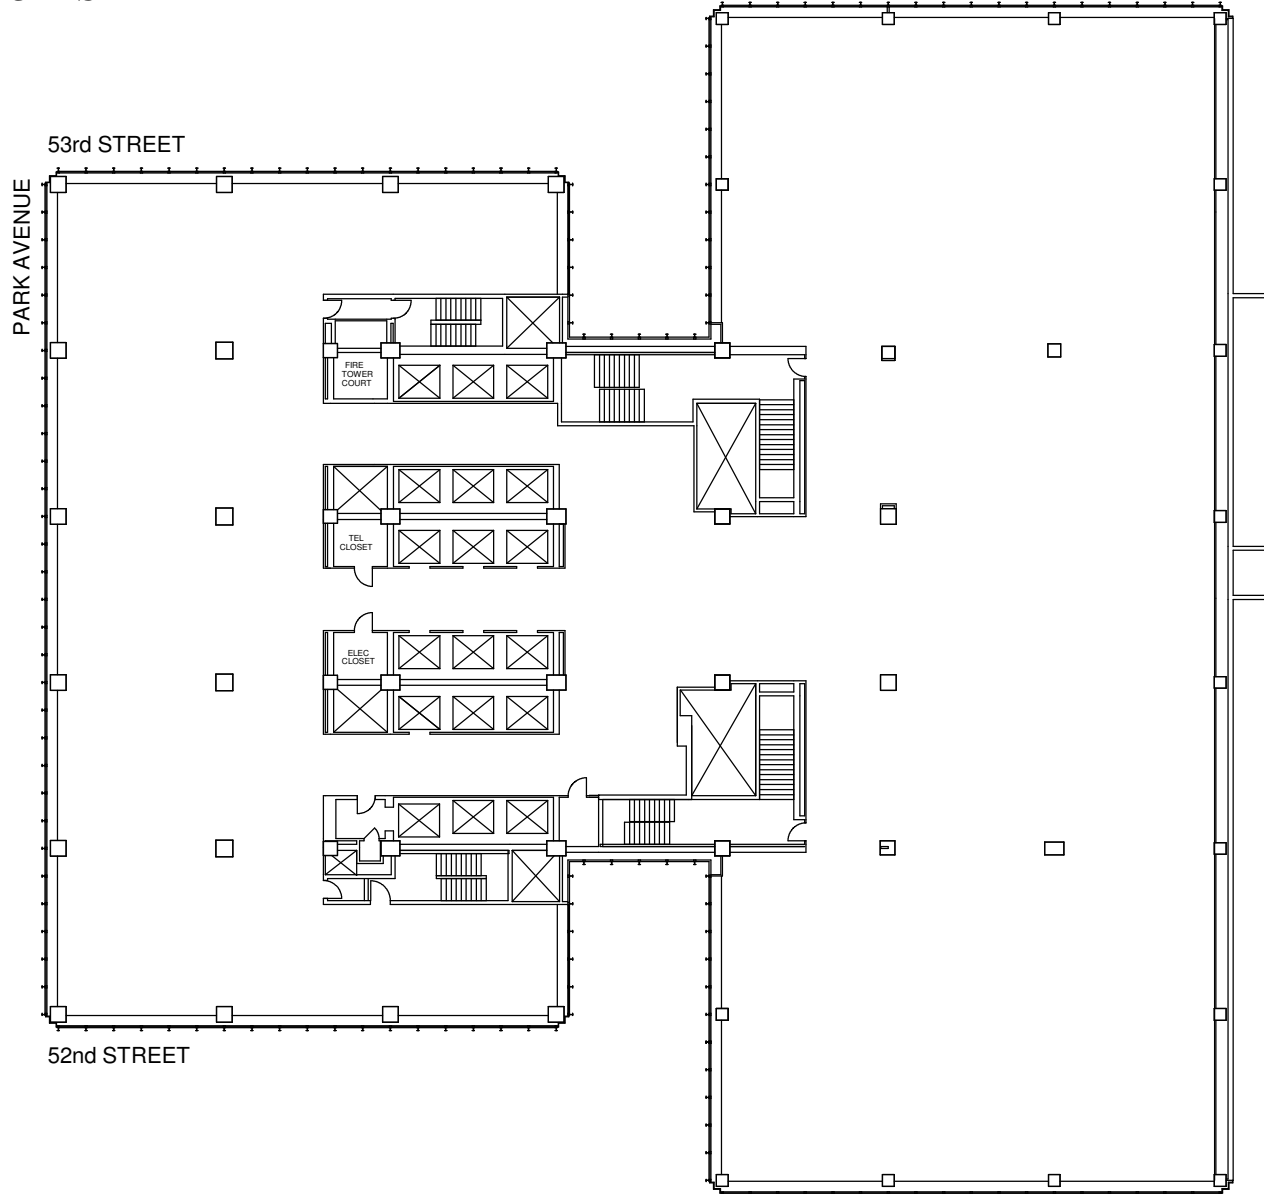

**375 Park Avenue**  
Suite 200 - 38,075 RSF

**Floor 2**

Date Printed: 1/17/2019

**RFR**  
RFR REALTY LLC

For complete listing, visit  
[www.rfrspace.com](http://www.rfrspace.com)

Not to scale. All dimensions and conditions  
are approximate and for information only.