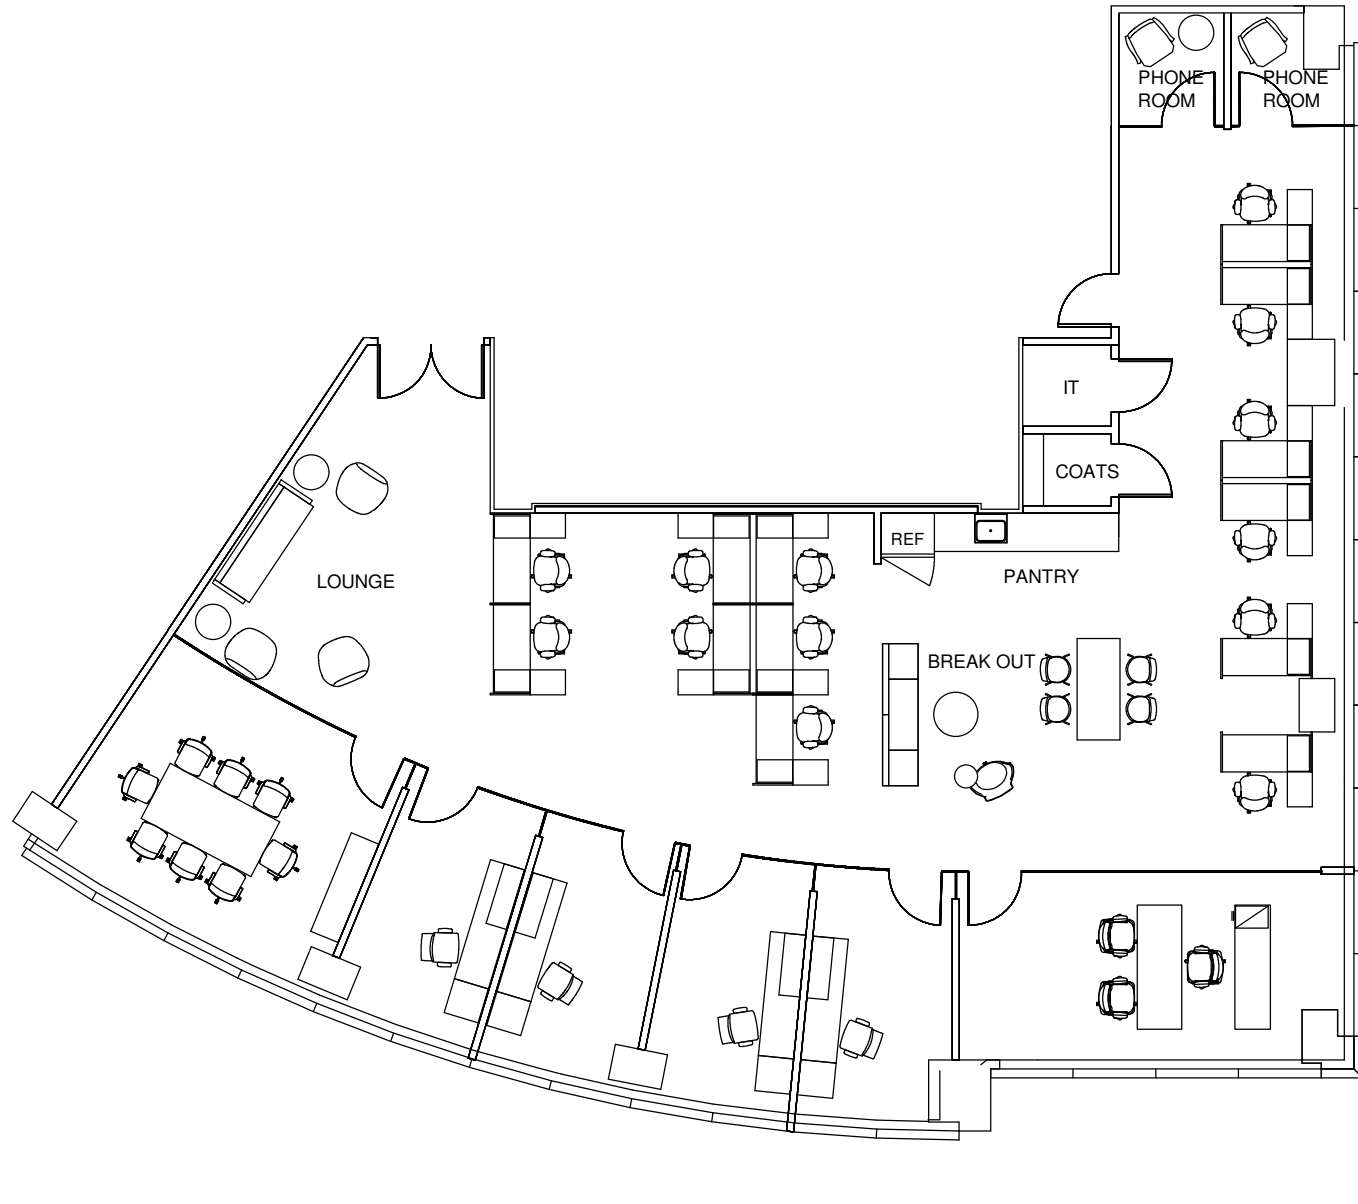

17 State Street

Suite 3330 - 4,299 RSF

Floor 33

Date Printed: 11/6/2017

RFR
RFR REALTY LLC

For complete listing, visit
www.rfrspace.com

Not to scale. All dimensions and conditions
are approximate and for information only.