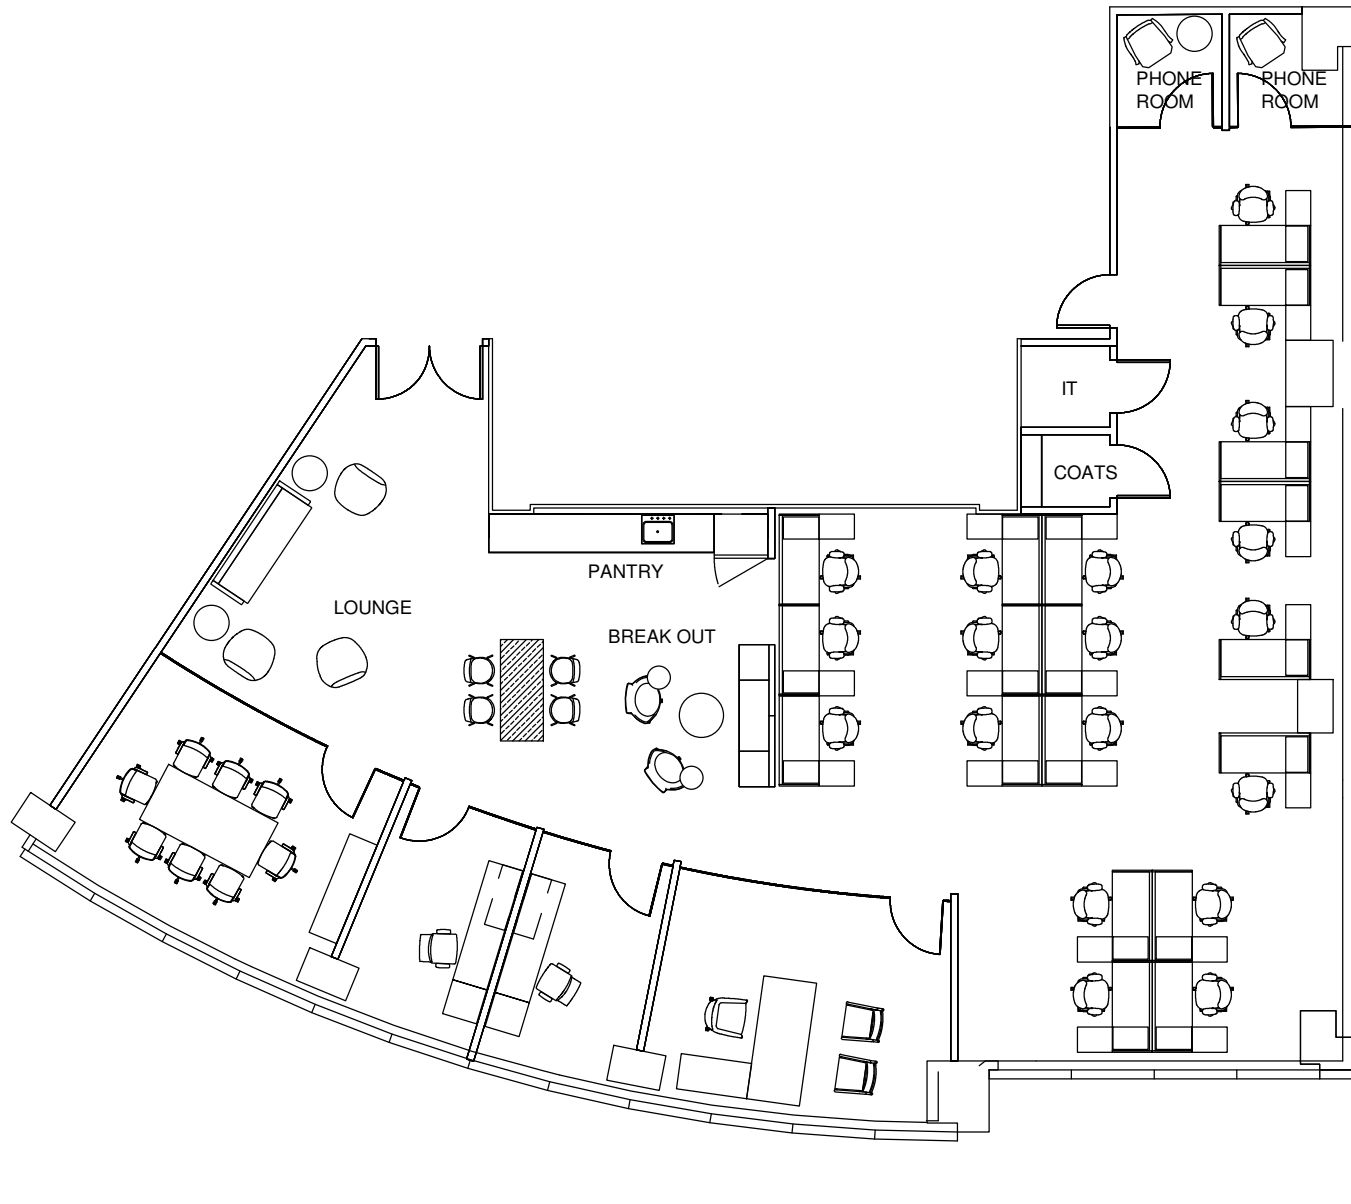

17 State Street

Suite 3330 - 4,299 RSF

Floor 33

Date Printed: 10/19/2017

RFR
RFR REALTY LLC

For complete listing, visit
www.rfrspace.com

Not to scale. All dimensions and conditions
are approximate and for information only.