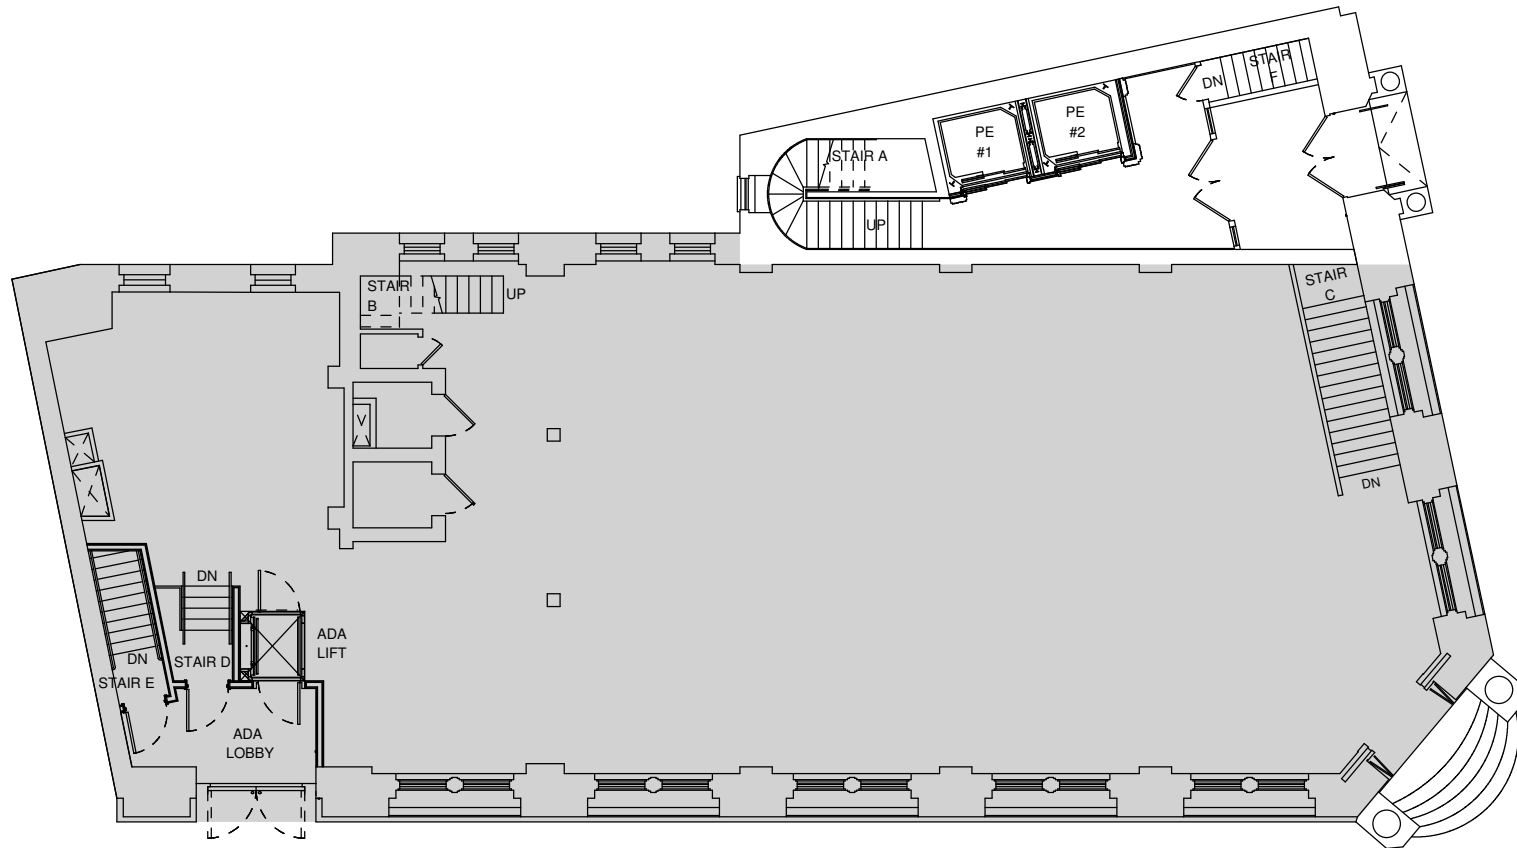

# 190 Bowery

Suite 100 - 4,024 SF

# Ground Floor

Date Printed: 10/14/2016