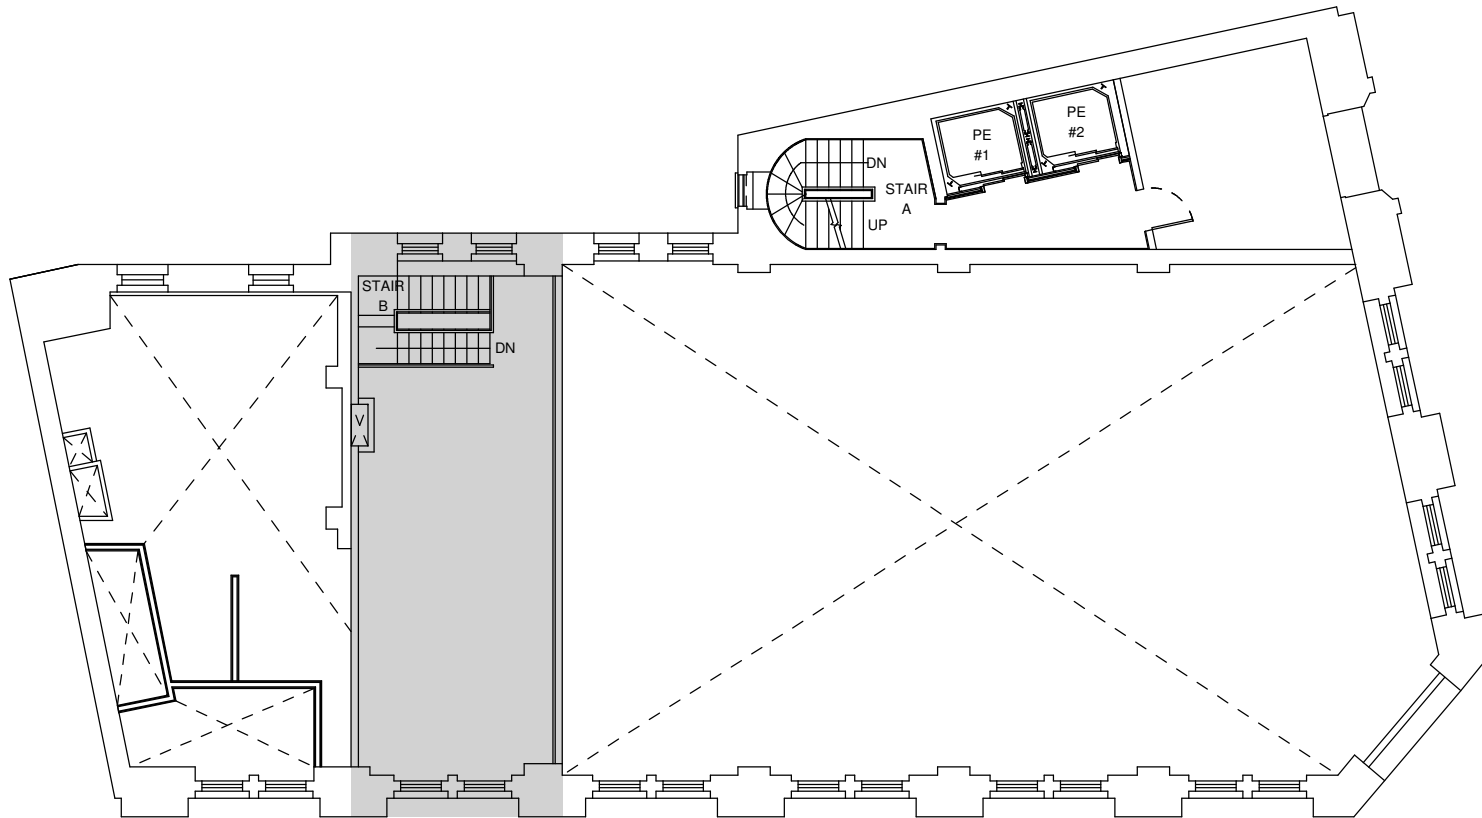

190 Bowery

Suite M100 - 640 SF

Ground Floor

Date Printed: 10/14/2016

RFR
RFR REALTY LLC

For complete listing, visit
www.rfrspace.com

Not to scale. All dimensions and conditions
are approximate and for information only.