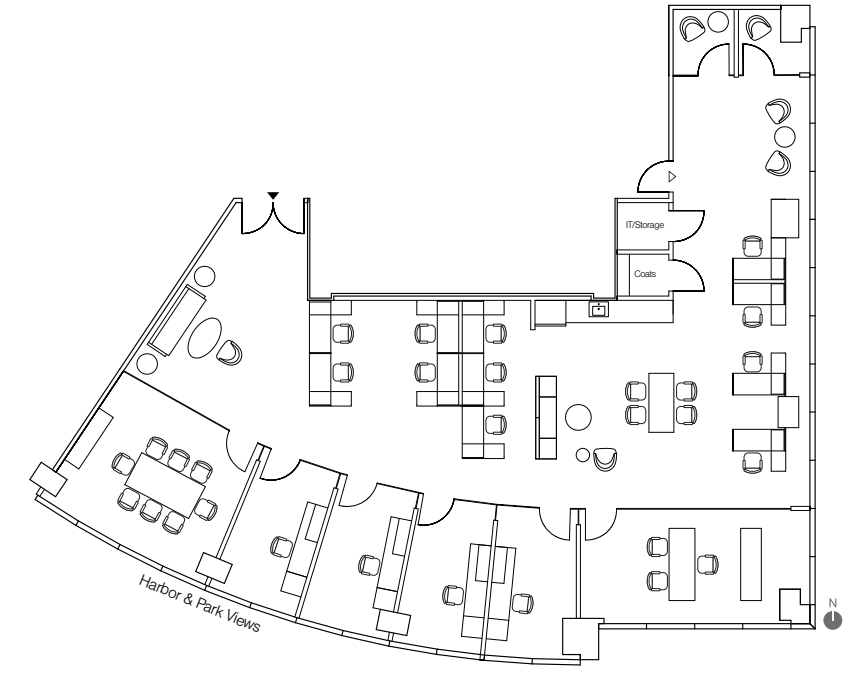

Newly Completed Pre-Builts

with Extraordinary Views

17

State Street

Floor 25
8,887sf

Floor 33
6,678sf

Floor 35
6,681sf