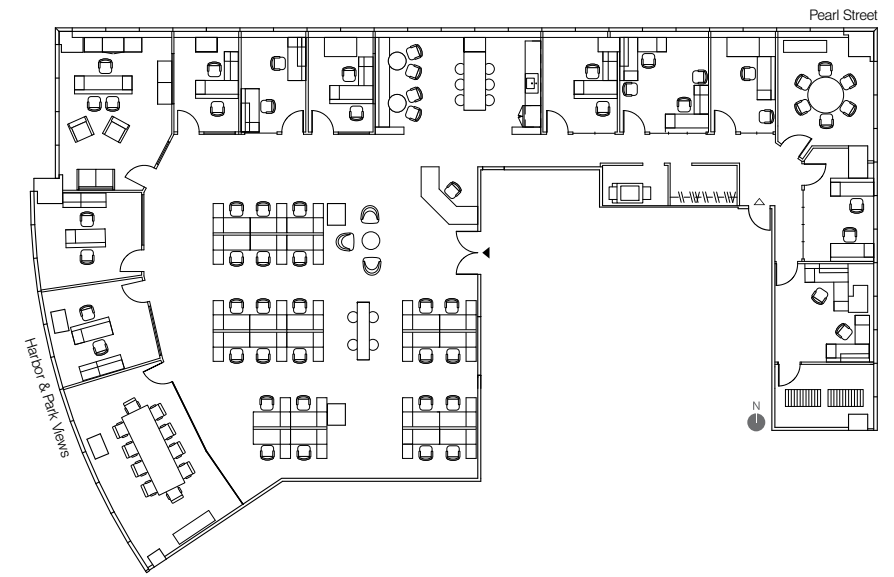

Newly Completed Pre-Builts

with Extraordinary Views

17

State Street

Floor 25
8,887sf

Floor 33
6,678sf

Floor 35
6,681sf