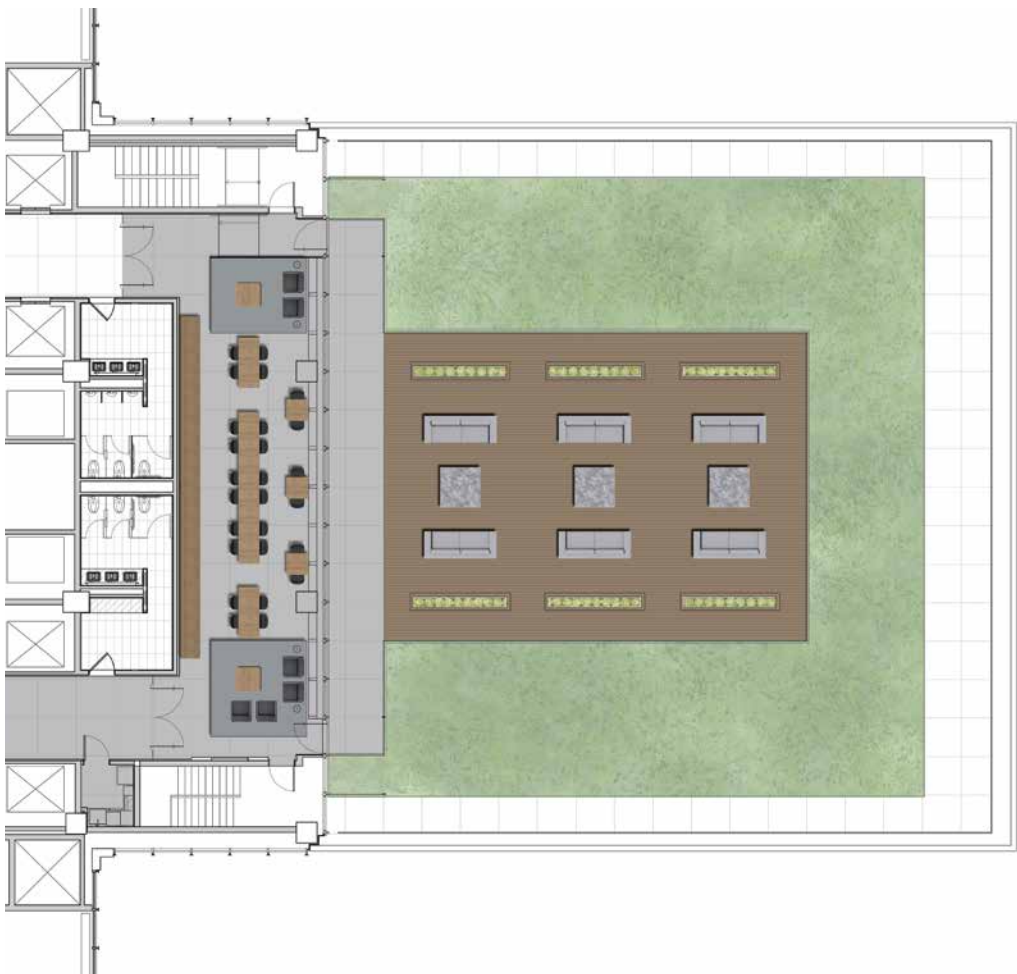

Executive Lounge and Terrace

Exclusive Executive Lounge and Roof Terrace

We have created a quiet and relaxing business environment away from your daily business routine to foster brainstorming or just chill out. An elevator ride away is our Executive Lounge with comfortable seating, work stations, healthy snacks, gourmet coffee bar and self-serve refreshments. Newspapers and magazines are available to satisfy your intellectual and creative curiosities. Executives also have access to the landscaped Roof Terrace, an outdoor respite.