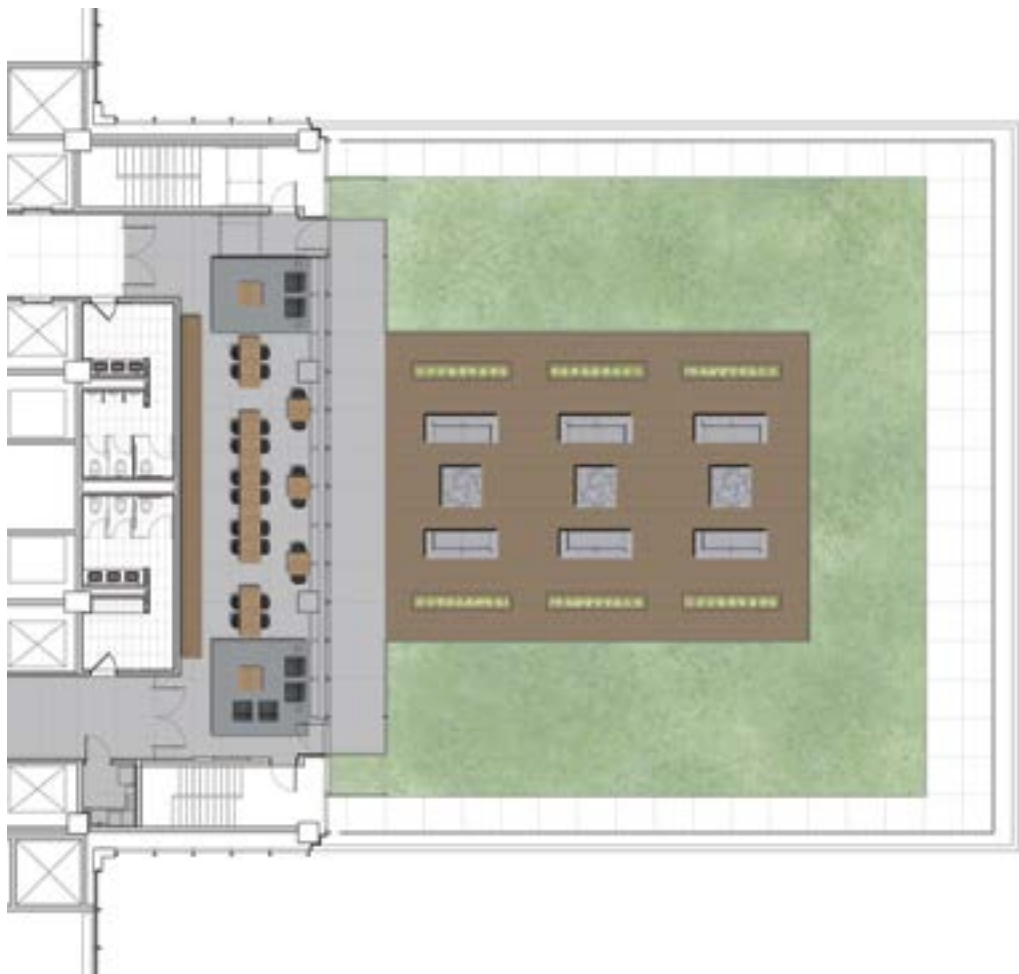

Executive Lounge and Terrace

Exclusive Executive Lounge and Roof Terrace

We have created a quiet and relaxing business environment away from your daily business routine to foster brainstorming or just chill out. An elevator ride away is our Executive Lounge with comfortable seating, work stations, healthy snacks, gourmet coffee bar and self-serve refreshments. Newspapers and magazines are available to satisfy your intellectual and creative curiosities. Executives also have access to the landscaped Roof Terrace, an outdoor respite.