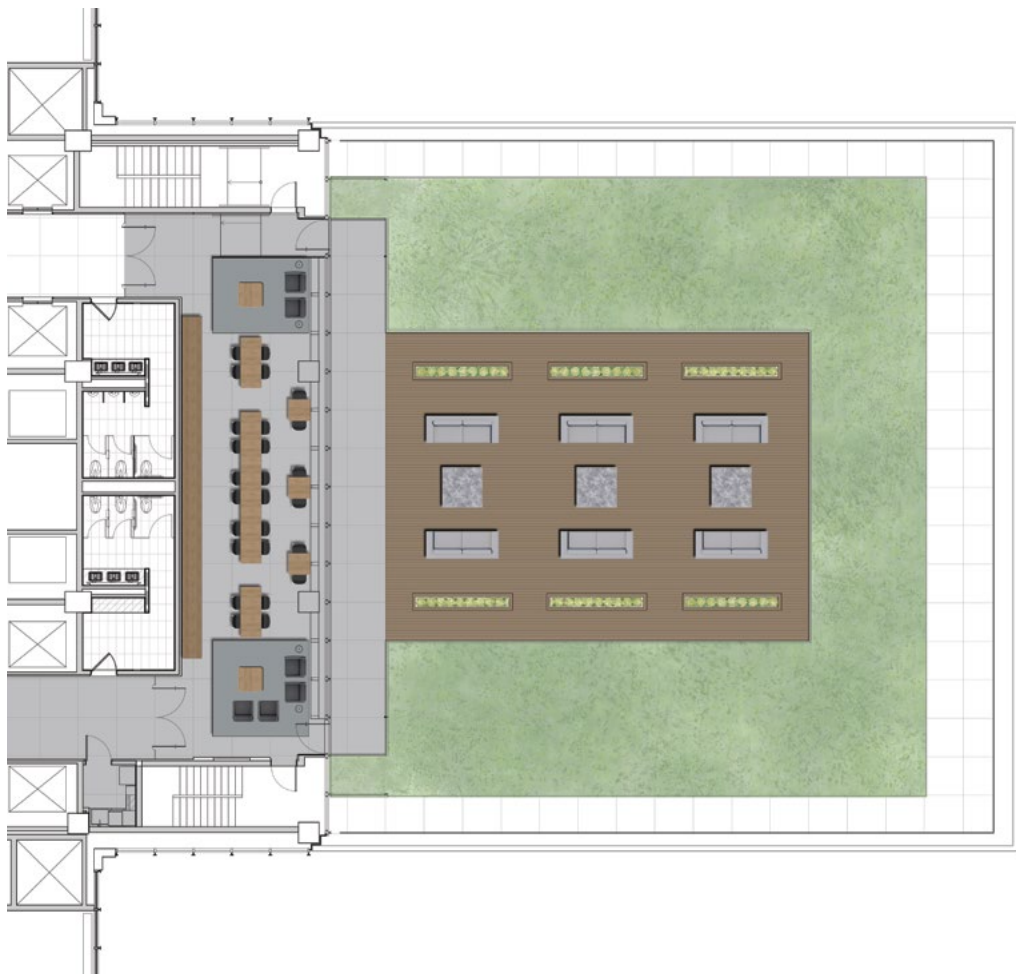

# Executive Lounge and Terrace

## **Exclusive Executive Lounge and Roof Terrace**

We have created a quiet and relaxing business environment away from your daily business routine to foster brainstorming or just chill out. An elevator ride away is our Executive Lounge with comfortable seating, work stations, healthy snacks, gourmet coffee bar and self-serve refreshments. Newspapers and magazines are available to satisfy your intellectual and creative curiosities. Executives also have access to the landscaped Roof Terrace, an outdoor respite.