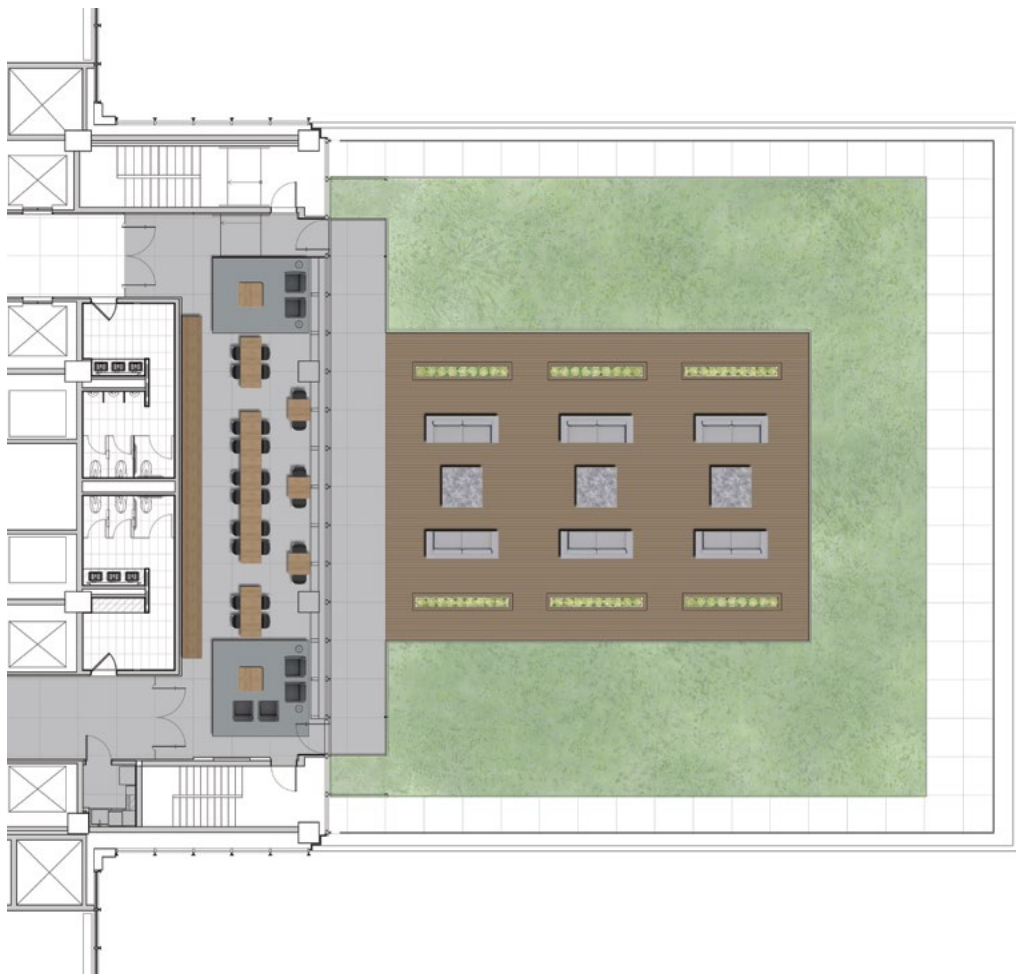

Executive Lounge and Terrace

Exclusive Executive Lounge and Roof Terrace

We have created a quiet and relaxing business environment away from your daily business routine to foster brainstorming or just chill out. An elevator ride away is our Executive Lounge with comfortable seating, work stations, healthy snacks, gourmet coffee bar and self-serve refreshments. Newspapers and magazines are available to satisfy your intellectual and creative curiosities. Executives also have access to the landscaped Roof Terrace, an outdoor respite.