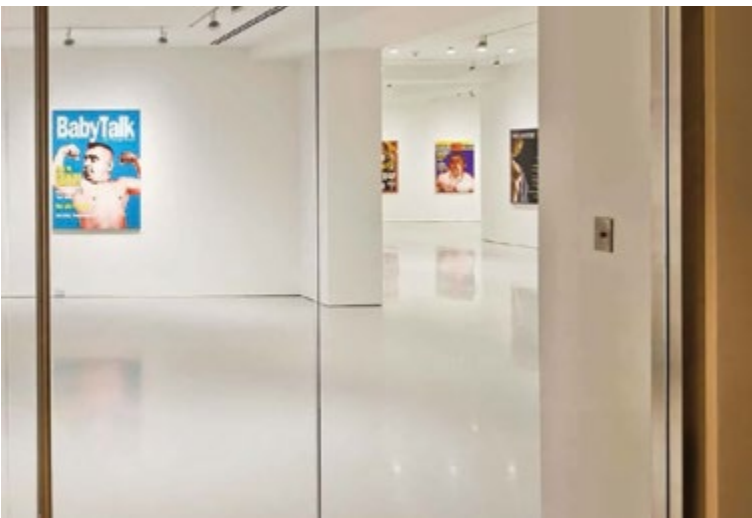

GALLERY SPACE 980 MADISON

Immediate Possession

Designed & built in 1949 for the dominant New York auction house Parke-Bernet Galleries, 980 Madison, home to the Gagosian & many prominent galleries, has a long & distinguished history in the New York art world.

The third floor is designed to accommodate galleries of all kinds. There is currently one gallery available.

Gallery Space

Gagosian Gallery

Gallery Space

Gallery Space

Floor 3

Gagosian Gallery Occupies Floors 4-6