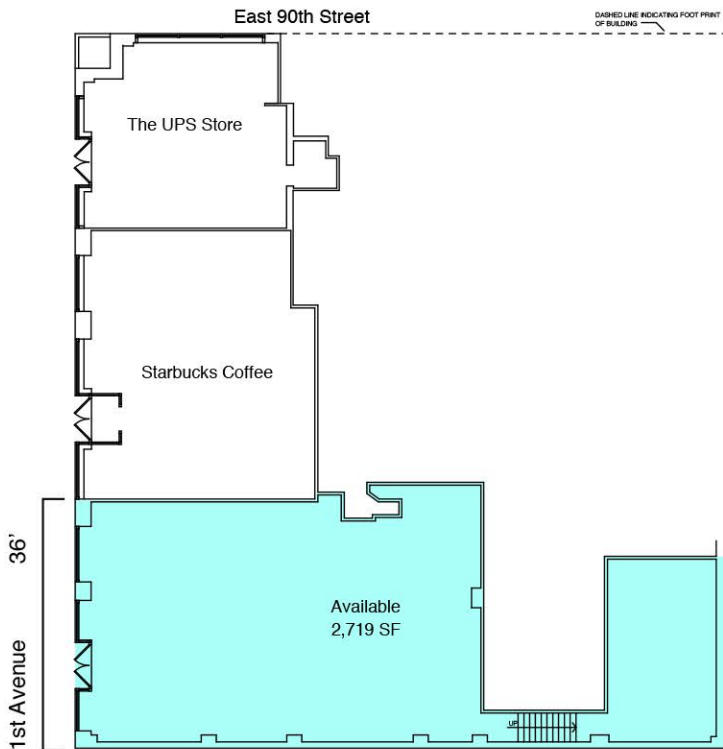

+/-2,719 SF

Jordan Claffey
212-308-2061
jclaffey@rfr.com

RFR
RETAIL

SITE INFORMATION

- 2,719 SF of retail space with storage space on the UES
- 36' of Frontage along First Avenue
- National co-tenancy
- Proximate to the 86th Street corridor and the 4 5 6 trains
- Base of the Century Tower with 128 condos

AREA RETAIL

FLOOR PLAN

RETAIL GRAPHIC

92ND STREET		
Delizia 92 Ristorante & Pizza DUNKIN' DONUTS bagelkin & robbins All Advanced Dentists The Milton Wine Lovers Dawa 91	Fresh Wok Blue Moon Deli Akita Sushi SHERWIN-WILLIAMS	COURTYARD Marriott International Wings Factory Yummy Sushi Samara Spa
91ST STREET		
3 Decker Restaurant DTUT Wine Bare Restaurant PAPA JOHN'S	DUANEreade YOUR CITY YOUR DRUGSTORE. Soccer Sport Supply Eastside Cellar Next	CITYDRUGS Pinocchio Restaurant PAPA JOHN'S Sabor A Mexico Belisima
90TH STREET		
Housing Works New Lucky News Noche De Margarita's Mughlai The Infirmary	H&R BLOCK Oriental Oasis C TOWN TOWN	ups STARBUCKS SITE East Side Grocery
89TH STREET		
Tenzan Japanese Cuisine Selana Rosa Genesis Bar & Restaurant goodwill Rathbone's Tap Room & Grill	Citizen 360 84 Condos Cassiopeia Cafe Imperial Wine & Liquors Arlene Angard Designs Earthworks Pottery Luigi's Pizza	Pho Shop Cavatappo Grill Co-Co Nails The Bagel Mill
88TH STREET		
Shoga The Gaf Ichiro Sushi	Elm Health Guo's Garden Rest. Choux Factory 7 ELEVEN SHERWIN-WILLIAMS	Phil Hughes Sunny East 88 Shortys Animal Health Center Glaser's Bake Shop Benjamin Moore Plants Maxim Boutique CitiFloral Inc. Park East Wine & Spirits
87TH STREET		