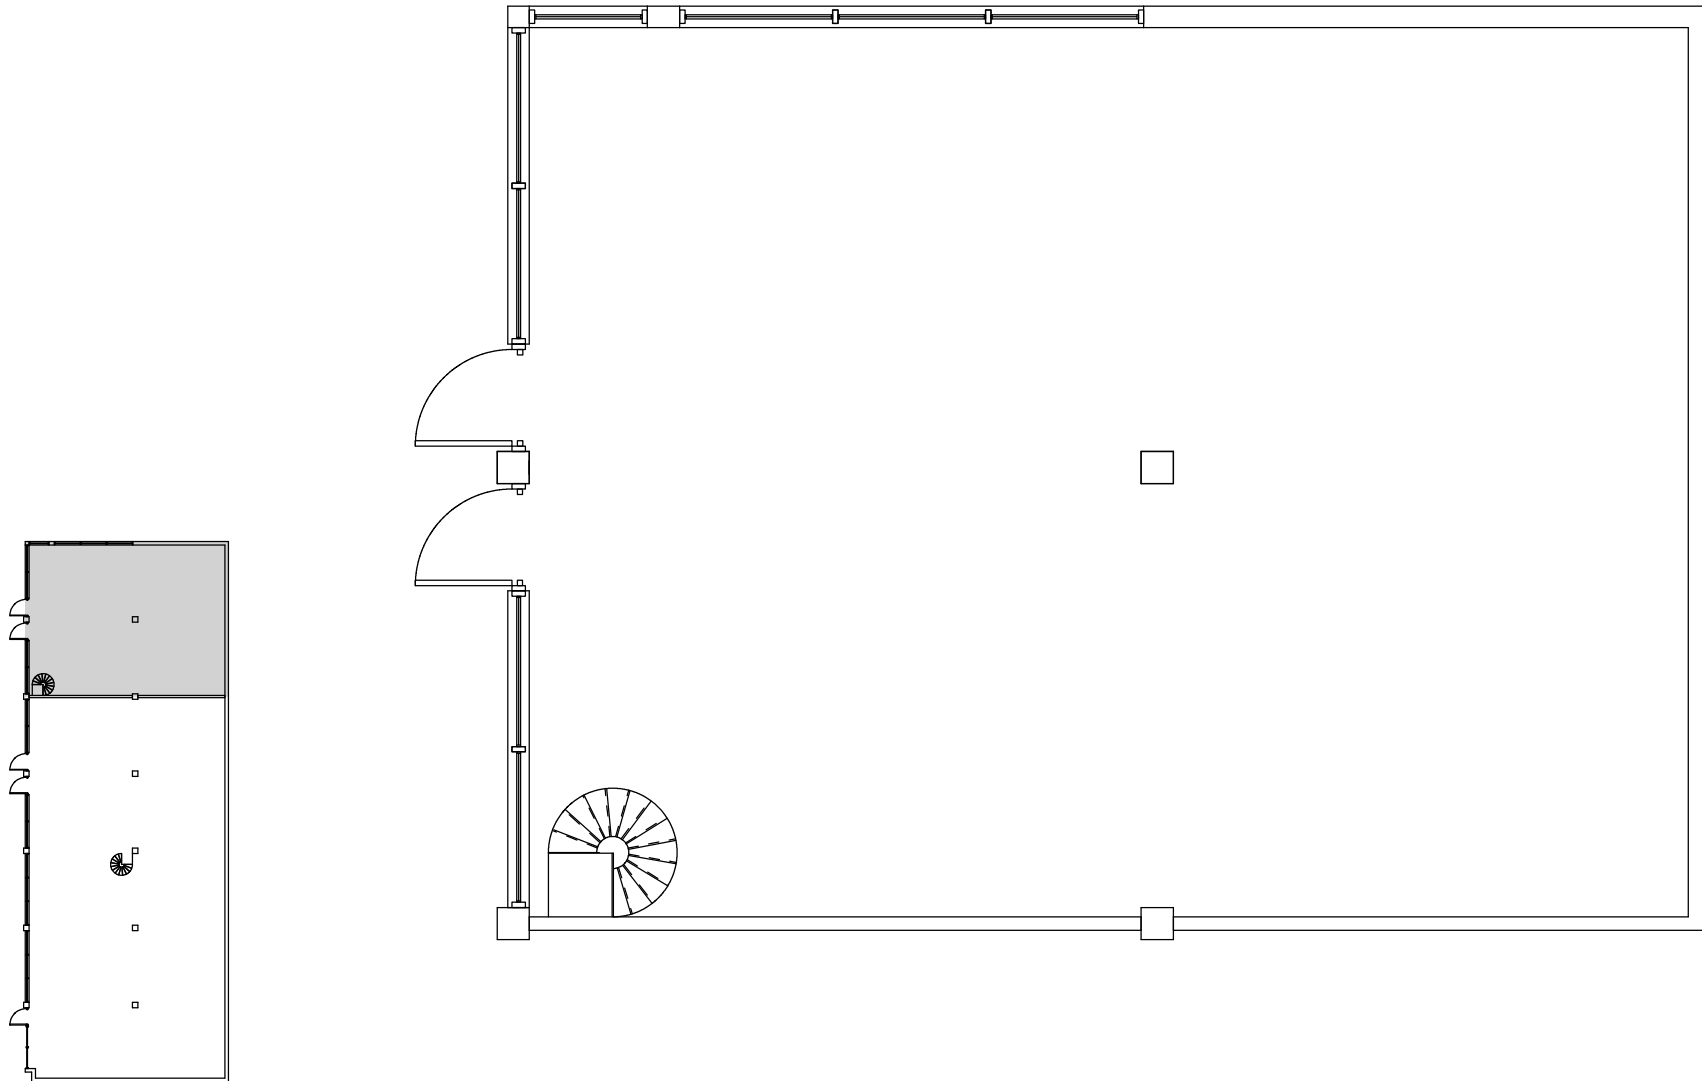

**130 NE 40th Street, Miami, FL**  
Suite 1000/1100 - 1,064 SF

**Ground Floor**

Date Printed: 5/18/2017

**RFR**  
RFR REALTY LLC

For complete listing, visit  
[www.rfrspace.com](http://www.rfrspace.com)

Not to scale. All dimensions and conditions  
are approximate and for information only.