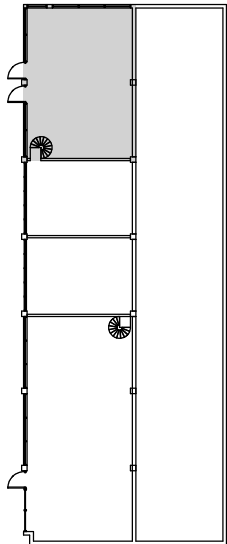

130 NE 40th Street, Miami, FL
Suite 1000 Mezz - 593 SF

Ground Floor

Date Printed: 5/18/2017

RFR
RFR REALTY LLC

For complete listing, visit
www.rfrspace.com

Not to scale. All dimensions and conditions
are approximate and for information only.