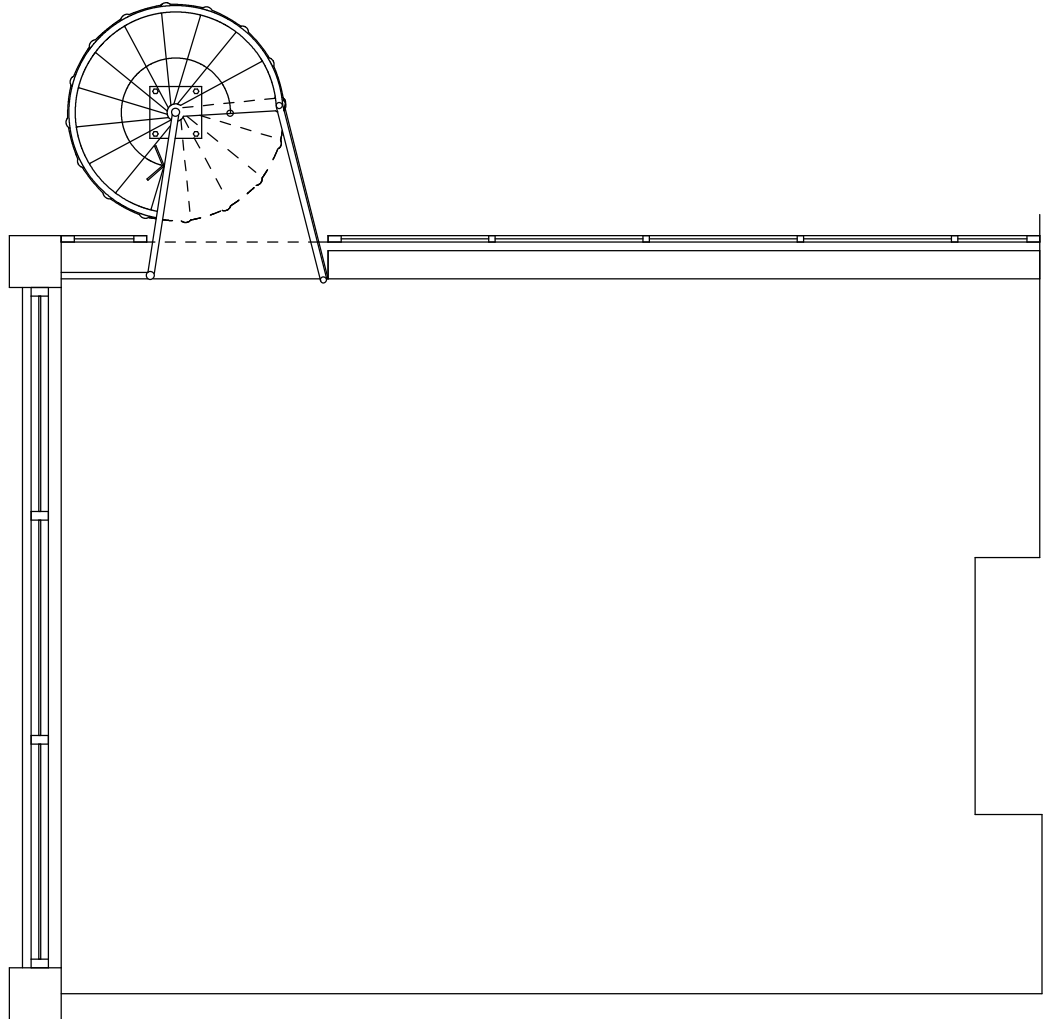

130 NE 40th Street, Miami, FL

Suite 1000 Mezzanine - 307 SF

Date Printed: 4/18/2018

RFR

RFR REALTY LLC

For complete listing, visit
www.rfrspace.com

Not to scale. All dimensions and conditions
are approximate and for information only.