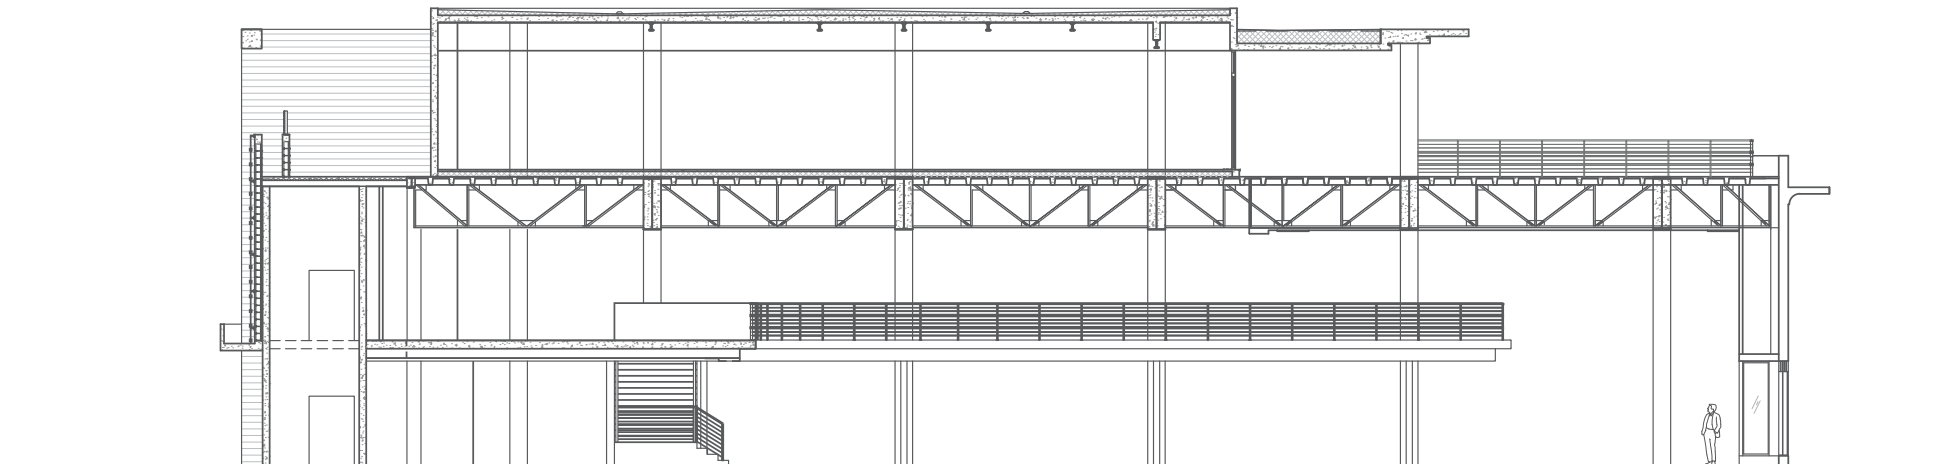

28,496sf at the Most Visible Retail Corner in South Beach

- Multi-level flagship opportunity with 250 feet of wraparound frontage and high ceilings
- Prized position at the center of Lincoln Road
- Tremendous rooftop food and beverage opportunity
- Exposure to Collins Avenue hotels, the new Miami Beach Convention Center, and Miami Beach's affluent residential and tourism population
- Available Immediately: **White Box spec delivered on Ground and Second Level****
- Approval to build up to 9,865sf on Second Floor

Location	SW corner of Lincoln Road & Meridian Avenue	
Approximate Size	Ground Floor**	12,990sf
	Second Floor**	5,826sf
	Third Floor	9,680sf
	Total	28,496sf
Possession	Q4 2017	
Site Status	Formerly ArtCenter/South Florida	

Neighboring Tenants

American Eagle Outfitters, Apple, Athleta, Club Monaco, H&M, Intermix, John Varvatos, lululemon athletica, Nike, Sephora, Urban Outfitters, Victoria's Secret, and Zara