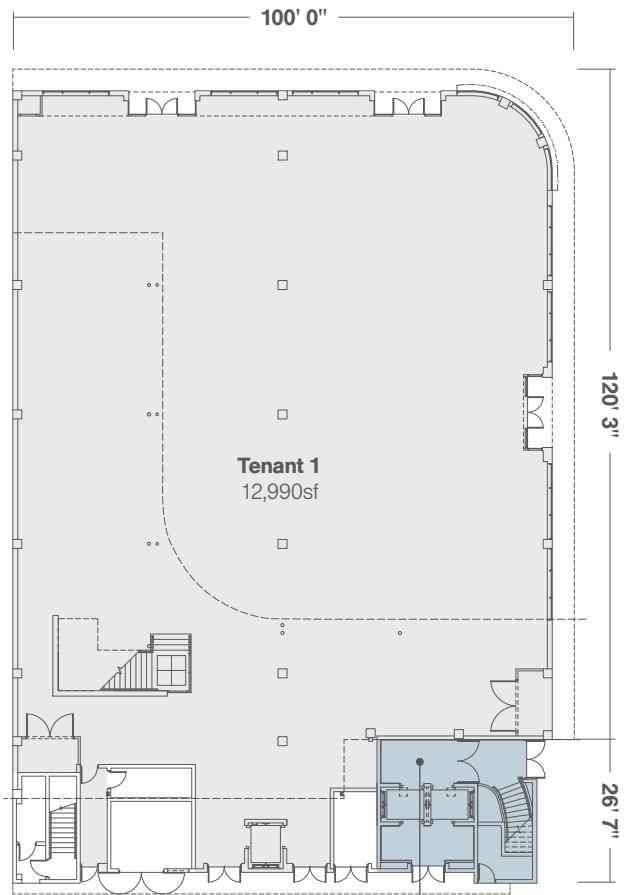

800 Lincoln Road

Southwest Corner of Lincoln Road and Meridian Avenue
28,496sf at the Most Visible Retail Corner in South Beach

28,496sf at the Most Visible Retail Corner in South Beach

- Multi-level flagship opportunity with 250 feet of wraparound frontage and high ceilings
- Prized position at the center of Lincoln Road
- Tremendous rooftop food and beverage opportunity
- Exposure to Collins Avenue hotels, the new Miami Beach Convention Center, and Miami Beach's affluent residential and tourism population
- Available Immediately: **White Box spec delivered on Ground and Second Level****
- Approval to build up to 9,865sf on Second Floor

Location	SW corner of Lincoln Road & Meridian Avenue	
Approximate Size	Ground Floor**	12,990sf
	Second Floor**	5,826sf
	Third Floor	9,680sf
	Total	28,496sf
Possession	Q4 2017	
Site Status	Formerly ArtCenter/South Florida	

Neighboring Tenants

American Eagle Outfitters, Apple, Athleta, Club Monaco, H&M, Intermix, John Varvatos, lululemon athletica, Nike, Sephora, Urban Outfitters, Victoria's Secret, and Zara

Ground Level & Second Floor 18,816sf
Third Floor (Plus Dedicated Entrance) 777sf + 529sf + 9,680sf

Lincoln Road

Ground Level

Second Level

Third Level

Ceiling Height	10' 9"–22' 6"
Frontage	100' on Lincoln Road 120' 3" on Meridian Avenue

17th Street

Yard House
Nike
Capital One
Apple
Intermix
Athleta
Gap

KIKO
Diesel
See
Uno de 50
Meat Market
PINK
Victoria's Secret