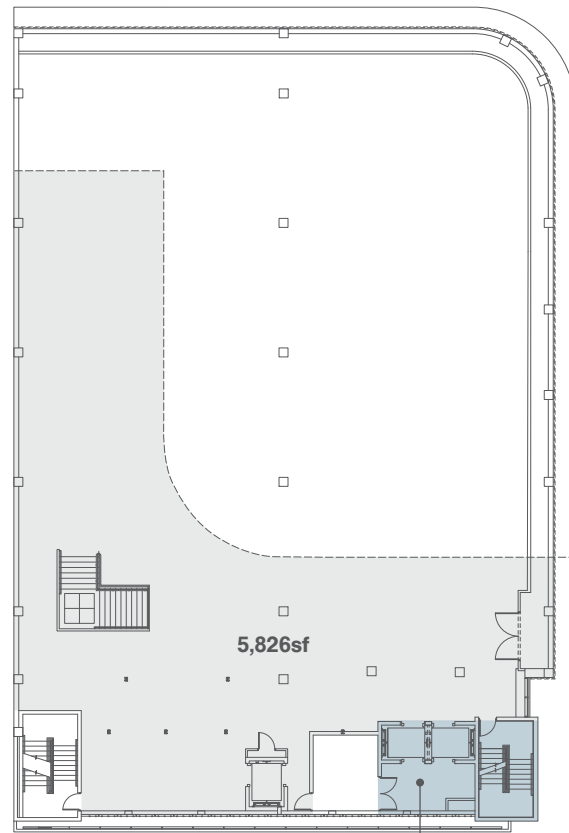

Location	SW corner of Lincoln Road & Meridian Avenue	
Approximate Size	Ground Floor**	12,990sf
	Second Floor**	5,826sf
	Third Floor	9,680sf
	Total	28,496sf
Possession	Q4 2017	
Site Status	Formerly ArtCenter/South Florida	

Neighboring Tenants

American Eagle Outfitters, Apple, Athleta, Club Monaco, H&M, Intermix, John Varvatos, lululemon athletica, Nike, Sephora, Urban Outfitters, Victoria's Secret, and Zara

Ground Level & Second Floor 18,816sf
Third Floor (Plus Dedicated Entrance) 777sf + 529sf + 9,680sf

Lincoln Road

Ground Level

Second Level

Third Level

Ceiling Height	10' 9"–22' 6"
Frontage	100' on Lincoln Road 120' 3" on Meridian Avenue

17th Street

Yard House
Nike
Capital One
Apple
Intermix
Athleta
Gap

KIKO
Diesel
See
Uno de 50
Meat Market
PINK
Victoria's Secret