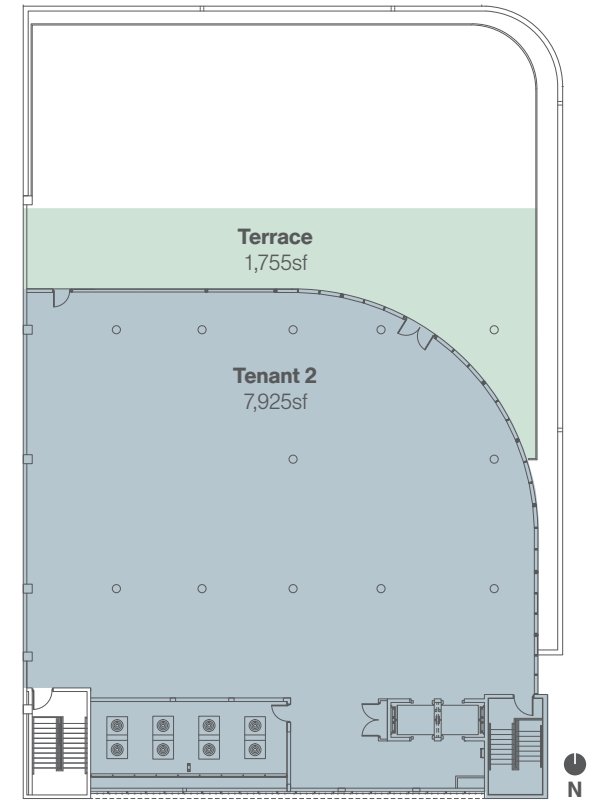

800 Lincoln Road

Southwest Corner of Lincoln Road and Meridian Avenue
28,496sf at the Most Visible Retail Corner in South Beach

28,496sf at the Most Visible Retail Corner in South Beach

- Multi-level flagship opportunity with 250 feet of wraparound frontage and high ceilings
- Prized position at the center of Lincoln Road
- Tremendous rooftop food and beverage opportunity
- Exposure to Collins Avenue hotels, the new Miami Beach Convention Center, and Miami Beach's affluent residential and tourism population
- Available Immediately: **White Box spec delivered on Ground and Second Level****
- Approval to build up to 9,865sf on Second Floor

Location	SW corner of Lincoln Road & Meridian Avenue	
Approximate Size	Ground Floor**	12,990sf
	Second Floor**	5,826sf
	Third Floor	9,680sf
	Total	28,496sf
Possession	Q4 2017	
Site Status	Formerly ArtCenter/South Florida	

Neighboring Tenants

American Eagle Outfitters, Apple, Athleta, Club Monaco, H&M, Intermix, John Varvatos, lululemon athletica, Nike, Sephora, Urban Outfitters, Victoria's Secret, and Zara

Ground Level & Second Floor 18,816sf
Third Floor (Plus Dedicated Entrance) 777sf + 529sf + 9,680sf

Lincoln Road

Ground Level

Second Level

Third Level

Ceiling Height	10' 9"–22' 6"
Frontage	100' on Lincoln Road 120' 3" on Meridian Avenue

17th Street

Yard House
Nike
Capital One
Apple
Intermix
Athleta
Gap

KIKO
Diesel
See
Uno de 50
Meat Market
PINK
Victoria's Secret