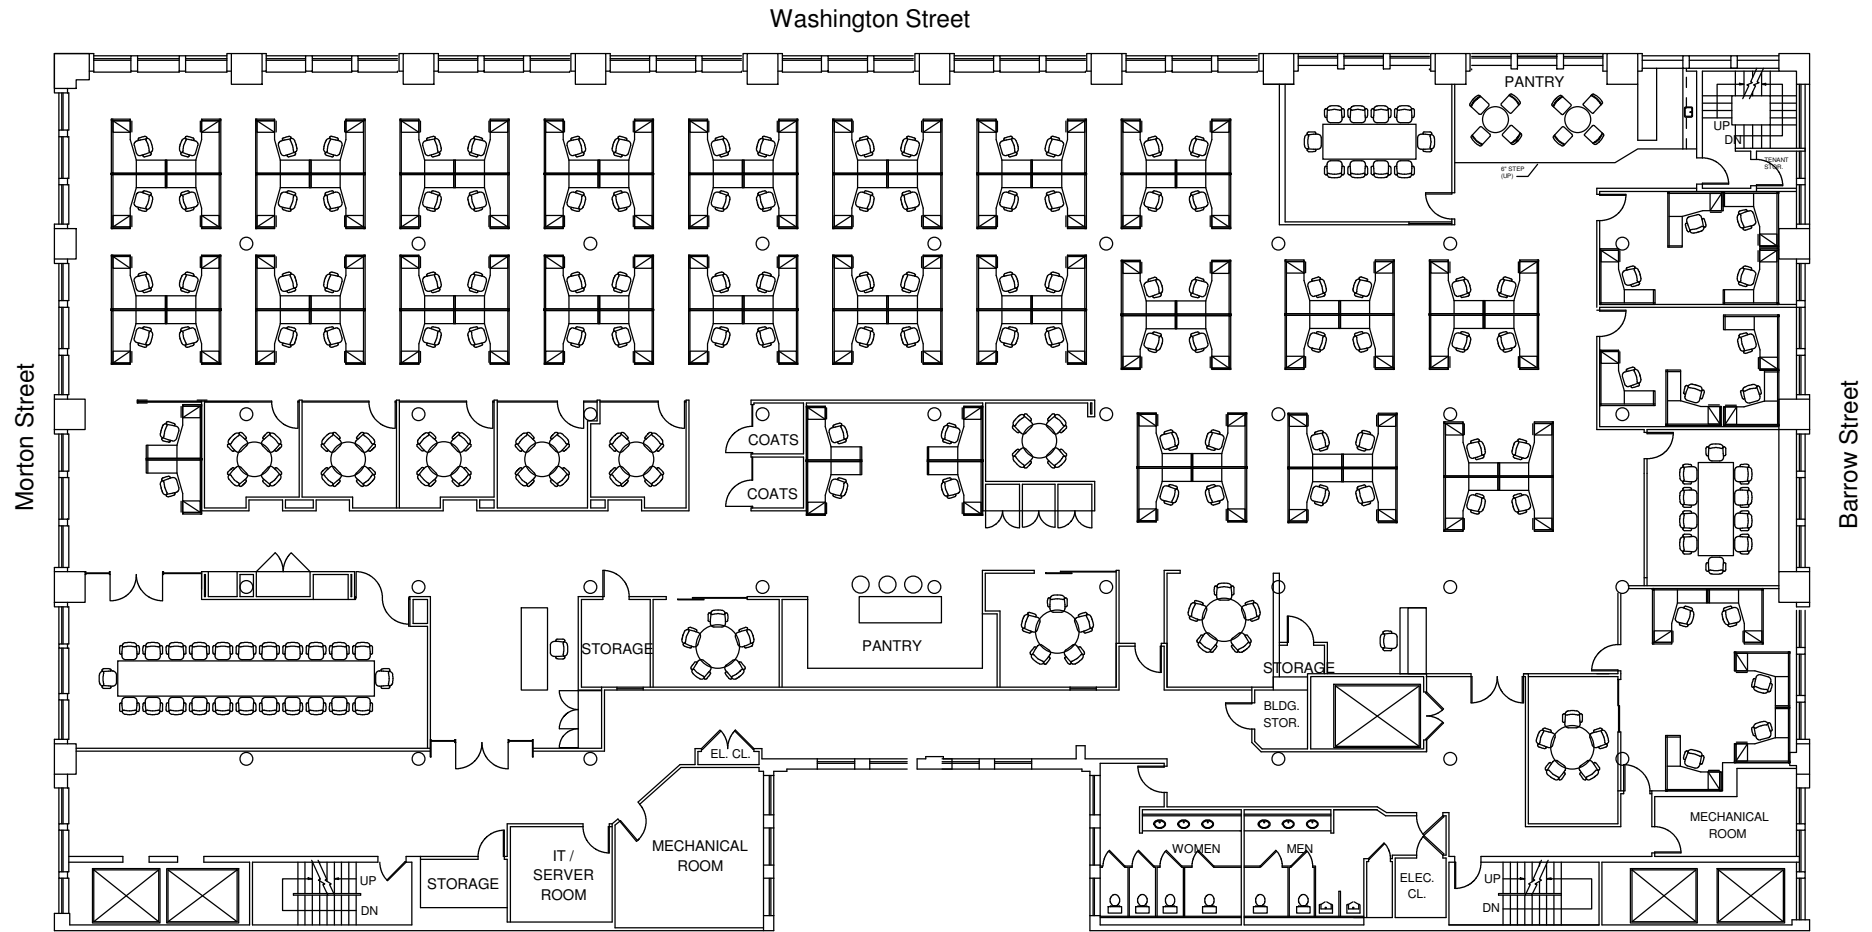

95 Morton Street

Suite 700 - 25,221 RSF

Proposed layout

Floor 7

Date Printed: 5/9/2019

RFR

RFR REALTY LLC

For complete listing, visit
www.rfrspace.com

Not to scale. All dimensions and conditions
are approximate and for information only.

95 Morton Street

Suite 700 - 25,221 RSF

Existing conditions

Floor 7

Date Printed: 5/7/2019

RFR
RFR REALTY LLC

For complete listing, visit
www.rfrspace.com

Not to scale. All dimensions and conditions are approximate and for information only.