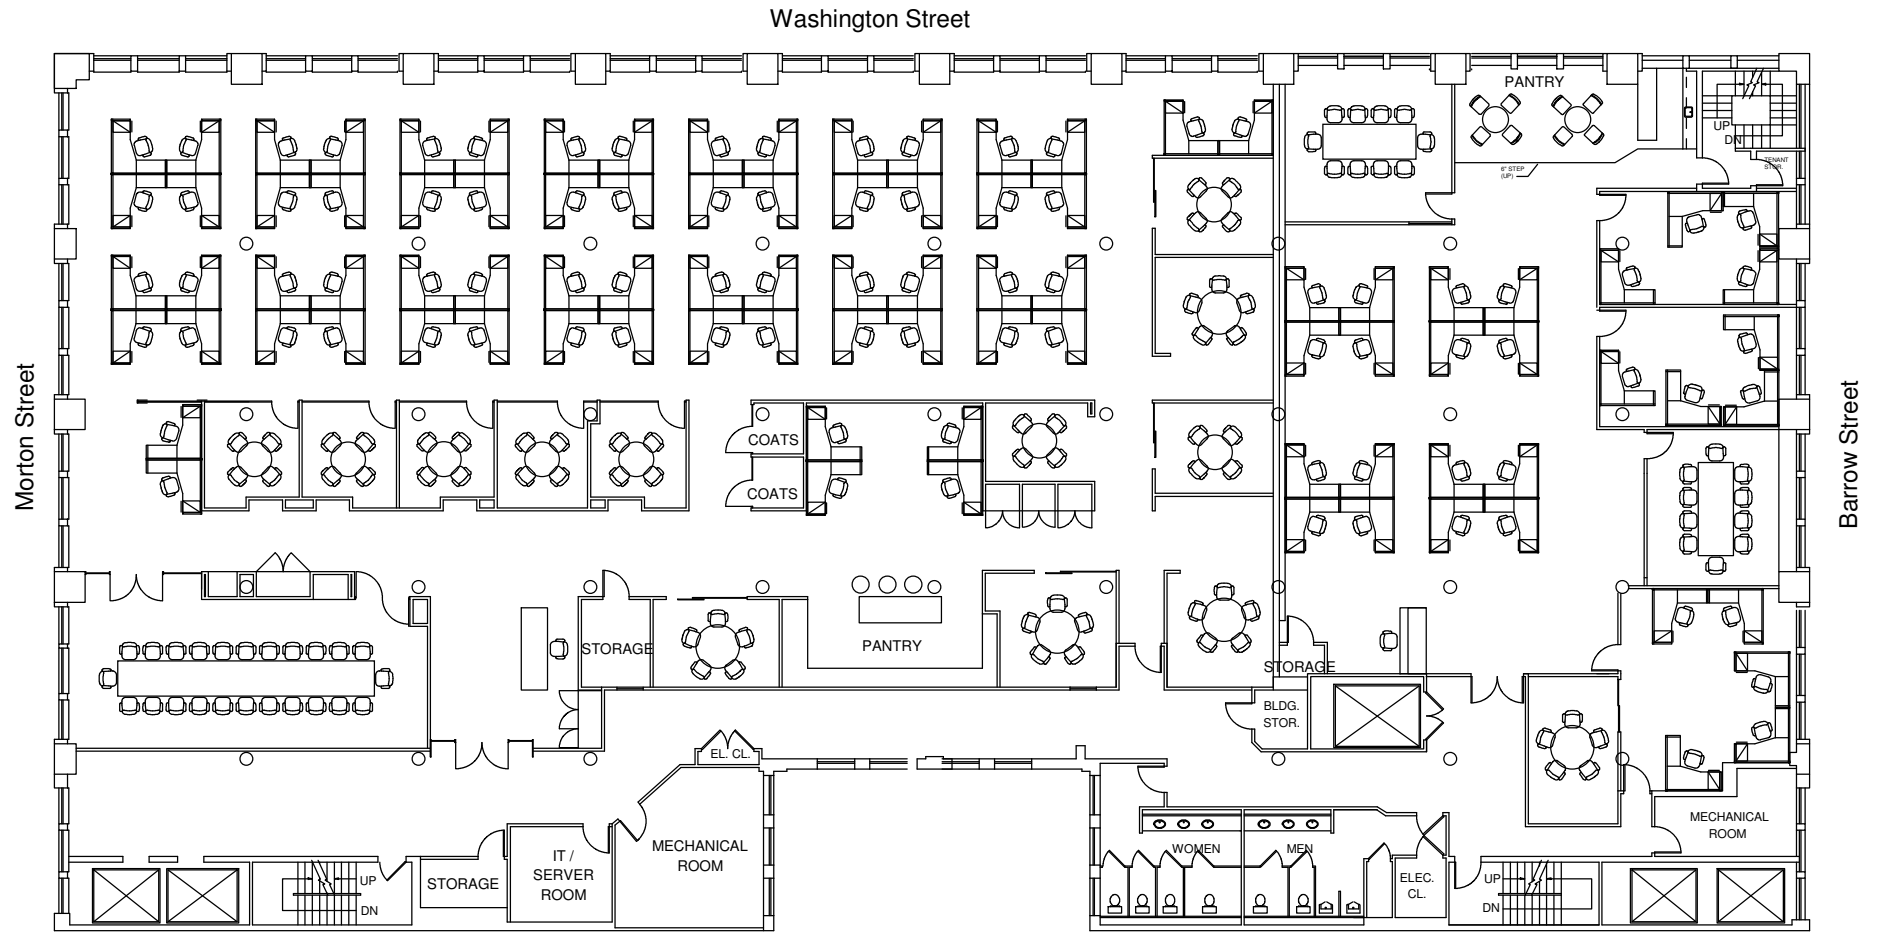

95 Morton Street

Suite 700 - 25,221 RSF

Proposed layout

Floor 7

Date Printed: 5/9/2019

RFR

RFR REALTY LLC

For complete listing, visit
www.rfrspace.com

Not to scale. All dimensions and conditions
are approximate and for information only.

95 Morton Street

Suite 700 - 25,221 RSF

Existing conditions

Floor 7

Date Printed: 5/7/2019

RFR
RFR REALTY LLC

For complete listing, visit
www.rfrspace.com

Not to scale. All dimensions and conditions are approximate and for information only.