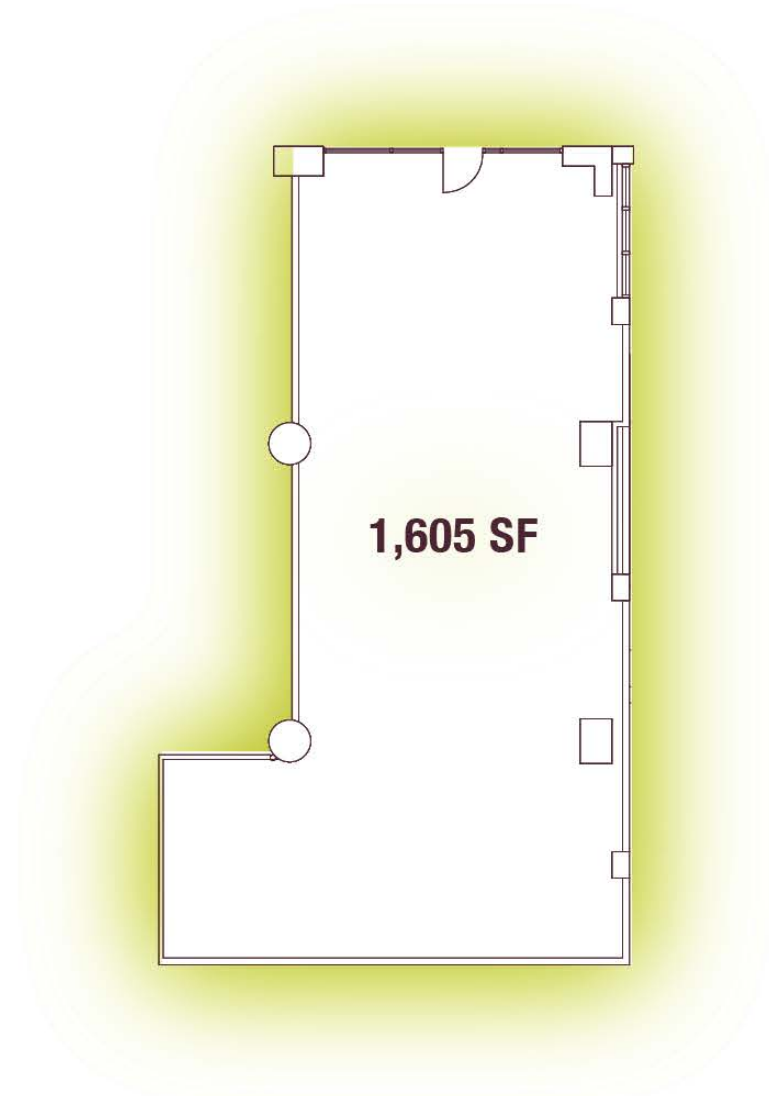

- RANDOLPH BEER
- HUSK

JAY STREET

117 ADAMS STREET

GROUND LEVEL ON THE CORNER OF ADAMS & PROSPECT

BUILDING No.1

117 ADAMS STREET

GROUND LEVEL ON PROSPECT

BUILDING No.1

55 PROSPECT STREET

GROUND LEVEL ON PROSPECT STREET

BUILDING No.2

81 PROSPECT

GROUND LEVEL ON THE CORNER OF PROSPECT AND PEARL

BUILDING No.4

CULTURE

(SUPER) HEROES
 11 FRONT STREET GALLERIES
 A.I.R. GALLERY
 AICAD/NEW YORK STUDIO
 RESIDENCY PROGRAM
 AMOS ENO GALLERY
 ARCILESI & HOMBERG FINE ART
 ARTADIA
 AWE: ART WORKSHOP EXPERIENCE
 BACO
 BARGEMUSIC
 BBMG STUDIO
 BERL'S POETRY SHOP
 BIGGS ART STUDIO
 BROOKLYN ARTS COUNCIL
 CAUSEY CONTEMPORARY
 CAVE CANEM
 CULTURE SHOCK
 DD:OUTPOST
 DUMBO ARTS CENTER
 DUMBO WALLS: CAM
 DUMBO WALLS: DALEAST
 DUMBO WALLS: ELTONO
 DUMBO WALLS: FAITH47
 DUMBO WALLS: MOMO
 DUMBO WALLS: SHEPARD FAIREY