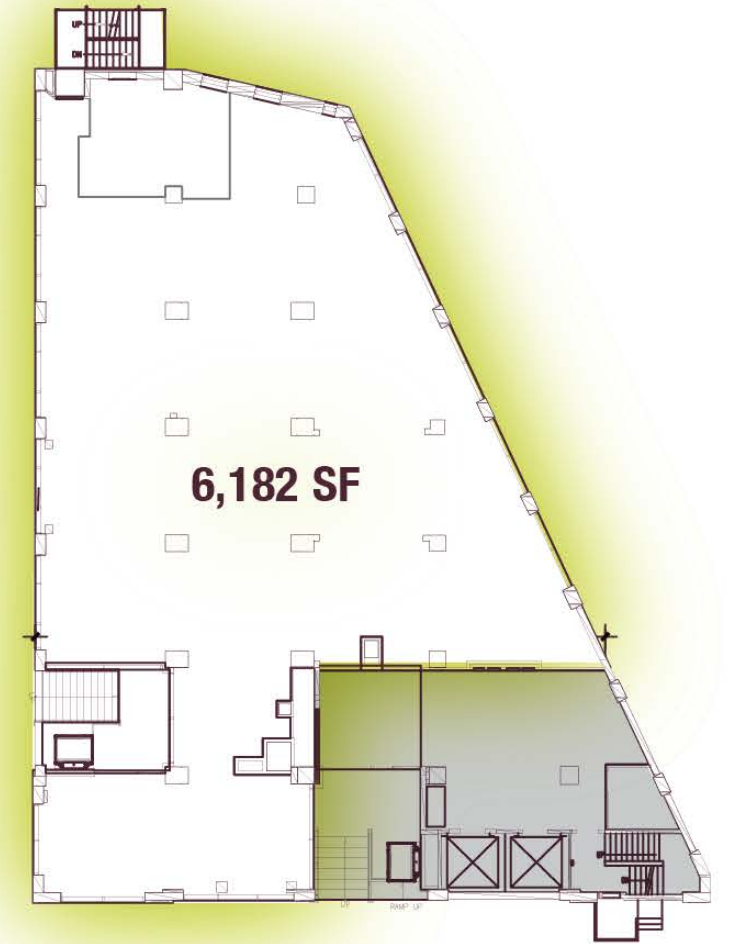

55 PROSPECT STREET

GROUND LEVEL ON PROSPECT STREET

BUILDING No.2

81 PROSPECT

GROUND LEVEL ON THE CORNER OF PROSPECT AND PEARL

BUILDING No.4

CULTURE

(SUPER) HEROES
 11 FRONT STREET GALLERIES
 A.I.R. GALLERY
 AICAD/NEW YORK STUDIO
 RESIDENCY PROGRAM
 AMOS ENO GALLERY
 ARCILESI & HOMBERG FINE ART
 ARTADIA
 AWE: ART WORKSHOP EXPERIENCE
 BACO
 BARGEMUSIC
 BBMG STUDIO
 BERL'S POETRY SHOP
 BIGGS ART STUDIO
 BROOKLYN ARTS COUNCIL
 CAUSEY CONTEMPORARY
 CAVE CANEM
 CULTURE SHOCK
 DD:OUTPOST
 DUMBO ARTS CENTER
 DUMBO WALLS: CAM
 DUMBO WALLS: DALEAST
 DUMBO WALLS: ELTONO
 DUMBO WALLS: FAITH47
 DUMBO WALLS: MOMO
 DUMBO WALLS: SHEPARD FAIREY