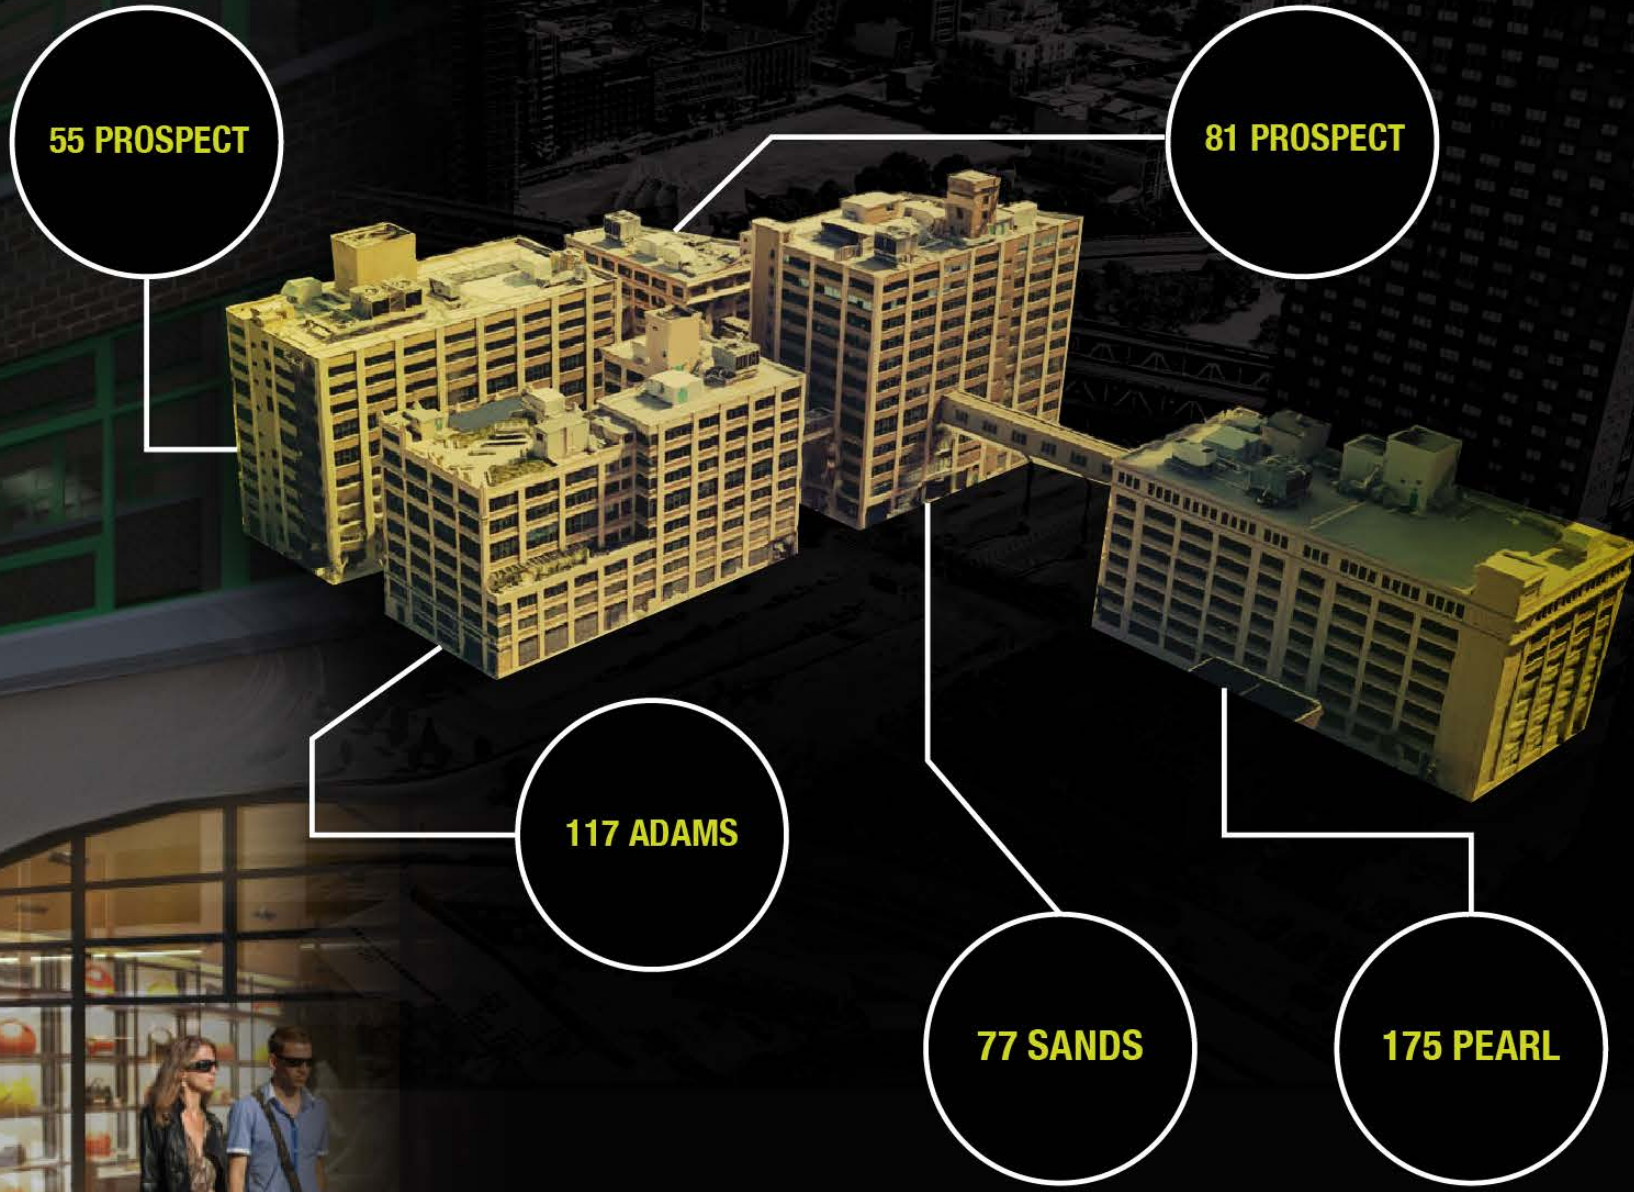

96,870 COMMUTERS

TAKE THE SUBWAY FROM WITHIN A 1/2 MILE EACH WEEKDAY

IN THE HEART OF A THRIVING POPULATION, **DUMBO HEIGHTS** IS A FIVE-BUILDING MIXED USE CAMPUS ALONG THE EAST RIVER WATERFRONT IN DUMBO, BROOKLYN COMPRISED OF EXCEPTIONAL OFFICE, **RETAIL** AND HIGH-TECH SPACE.