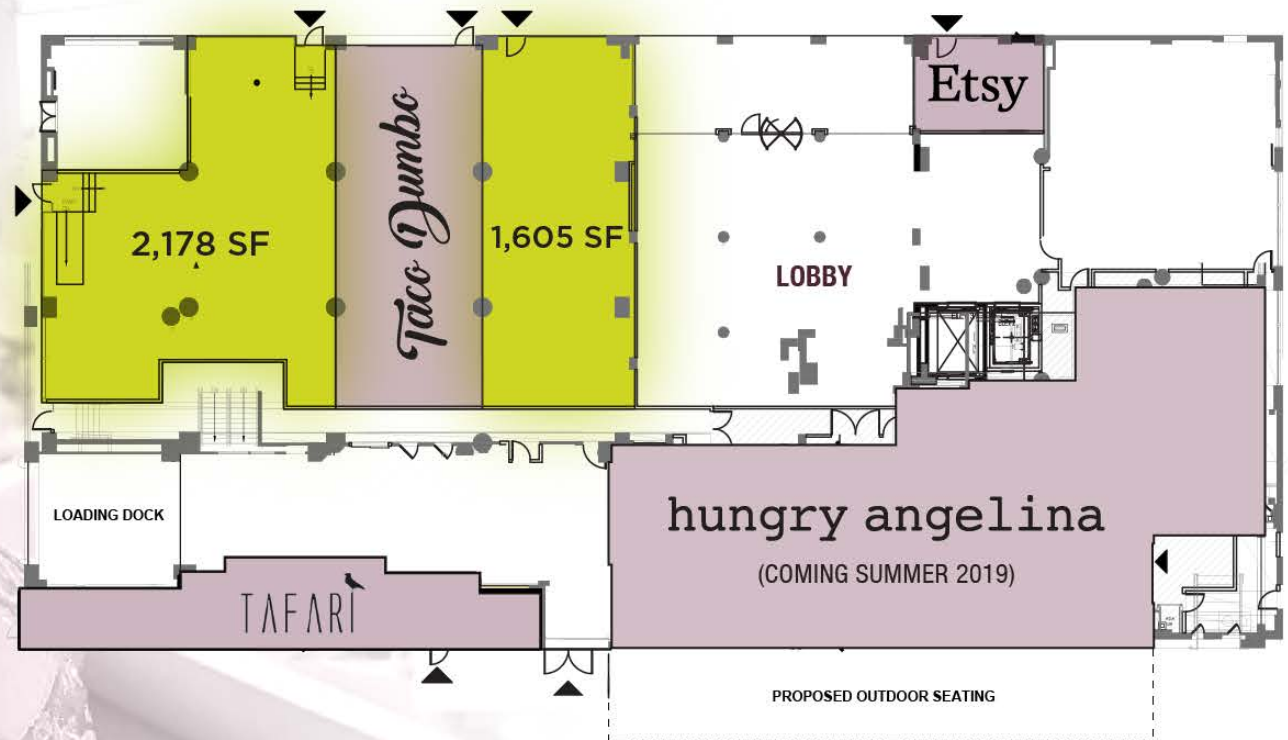

80,000 ^{SQ} _{FT}

SHOPS, FOOD, WELLNESS & ENTERTAINMENT

55 PROSPECT

frog
2U

Newmark
Knight Frank

- MULBERRY & VINE
- F45 TRAINING
- BLUESTONE COFFEE
- YOGA VIDA
- SHADOW BOX

117 ADAMS

Etsy
HEADQUARTERS

- TACO DUMBO
- UNTAMED SANDWICHES
- TAFARI
- HUNGRY ANGELINA

VACANT RETAIL OCCUPIED

ADAMS STREET

PROSPECT STREET

ADAMS STREET

SANDS STREET

CAMPUS MAP | RETAIL

PEARL STREET

PROSPECT STREET

wework
9 CO-WORKING FLOORS

DUMBO
HEIGHTS

77 SANDS

PEARL STREET

SANDS STREET

prolific interactive
HEADQUARTERS

wework
4 CO-WORKING FLOORS