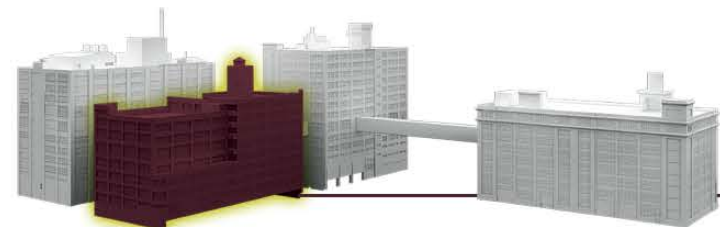

- RANDOLPH BEER
- HUSK

JAY STREET

117 ADAMS STREET

GROUND LEVEL ON THE CORNER OF ADAMS & PROSPECT

BUILDING No.1

117 ADAMS STREET

GROUND LEVEL ON PROSPECT

BUILDING No.1