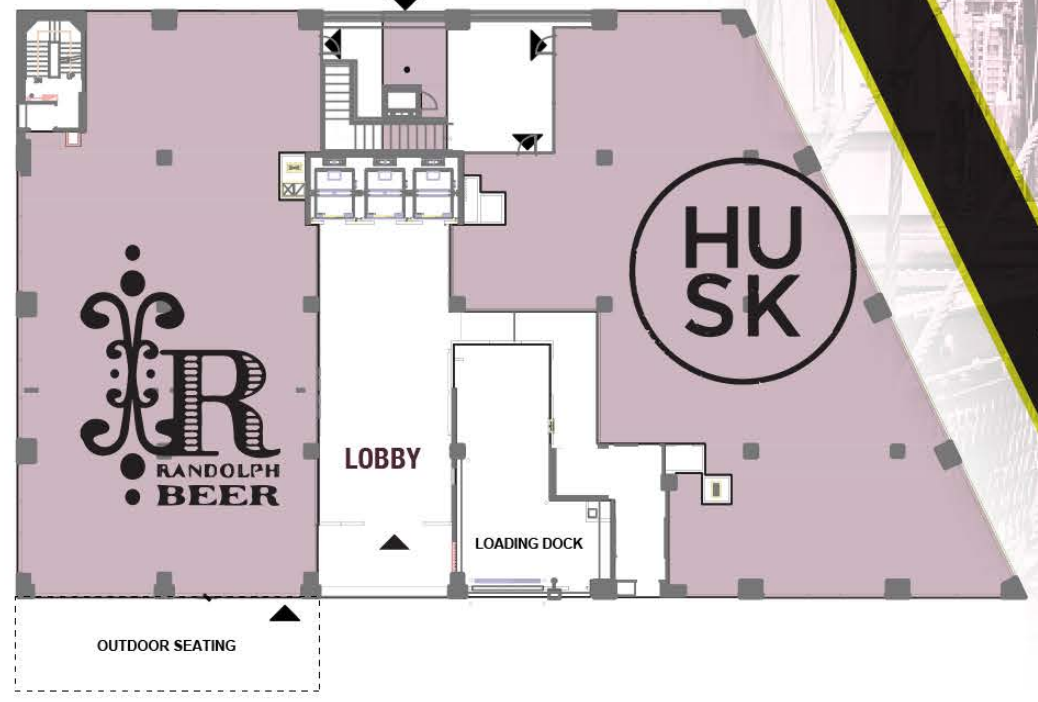

80,000 ^{SQ} _{FT}

SHOPS, FOOD, WELLNESS & ENTERTAINMENT

55 PROSPECT

frog
2U

Newmark
Knight Frank

- MULBERRY & VINE
- F45 TRAINING
- BLUESTONE COFFEE
- YOGA VIDA
- SHADOW BOX

117 ADAMS

Etsy
HEADQUARTERS

PROSPECT STREET

wework
9 CO-WORKING FLOORS

DUMBO
HEIGHTS

77 SANDS

PEARL STREET

SANDS STREET

prolific interactive
HEADQUARTERS

wework
4 CO-WORKING FLOORS

- RANDOLPH BEER
- HUSK

JAY STREET

117 ADAMS STREET

GROUND LEVEL ON THE CORNER OF ADAMS & PROSPECT

BUILDING No.1

117 ADAMS STREET

GROUND LEVEL ON PROSPECT

BUILDING No.1