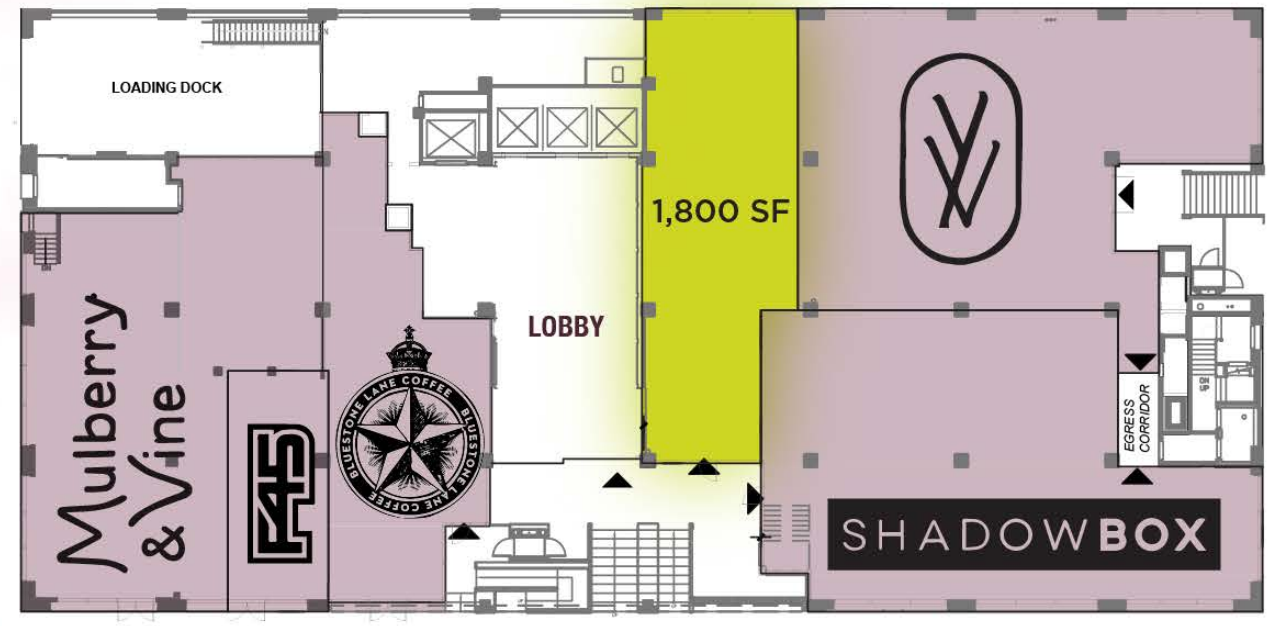

55 PROSPECT

frog
2U

Newmark
Knight Frank

- MULBERRY & VINE
- F45 TRAINING
- BLUESTONE COFFEE
- YOGA VIDA
- SHADOW BOX

117 ADAMS

Etsy
HEADQUARTERS

- TACO DUMBO
- UNTAMED SANDWICHES
- TAFARI
- HUNGRY ANGELINA

VACANT RETAIL OCCUPIED

ADAMS STREET

PROSPECT STREET

ADAMS STREET