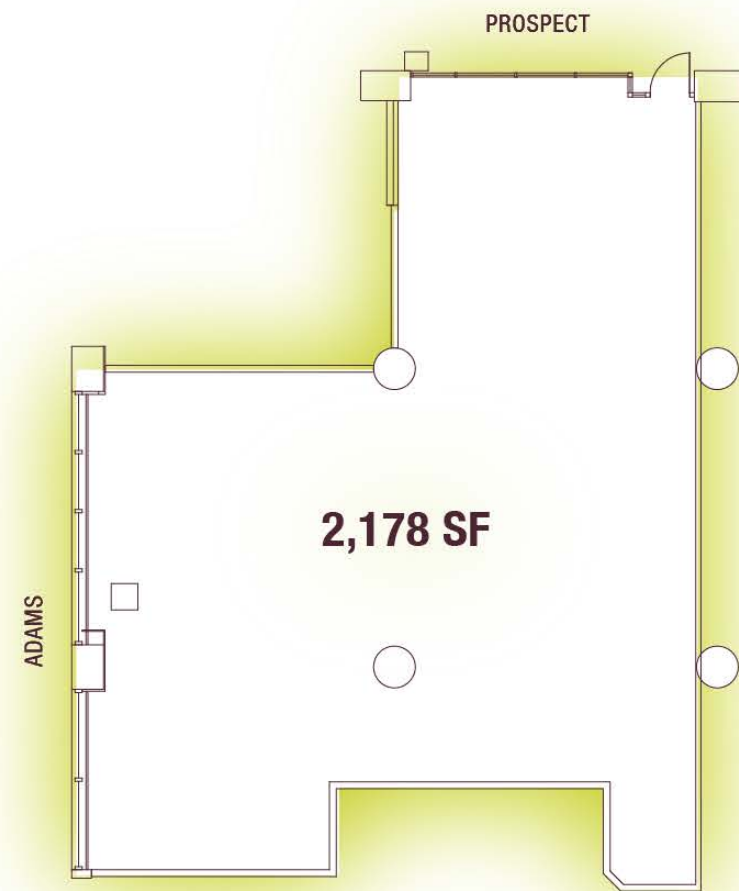

PROSPECT STREET

wework
9 CO-WORKING FLOORS

DUMBO
HEIGHTS

77 SANDS

PEARL STREET

SANDS STREET

prolific interactive
HEADQUARTERS

wework
4 CO-WORKING FLOORS

- RANDOLPH BEER
- HUSK

JAY STREET

117 ADAMS STREET

GROUND LEVEL ON THE CORNER OF ADAMS & PROSPECT

BUILDING No.1

117 ADAMS STREET

GROUND LEVEL ON PROSPECT

BUILDING No.1