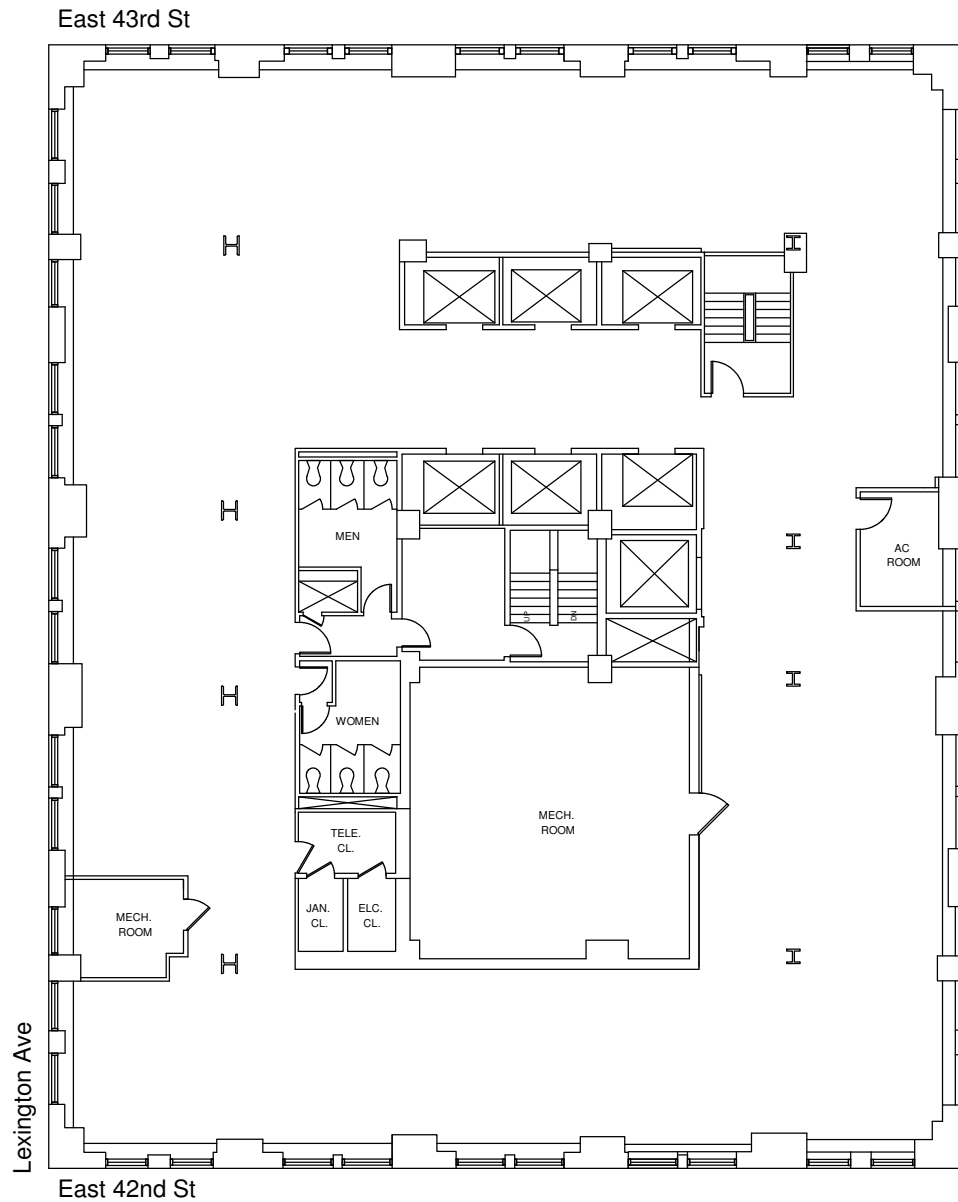

Chrysler Building

Suite 4700- 10,802 RSF

47th Floor

Date Printed: 4/9/2019

RFR
RFR REALTY LLC

For complete listing, visit
www.rfrspace.com
www.rfrrealty.com

Not to scale. All dimensions and conditions are approximate and for information only.