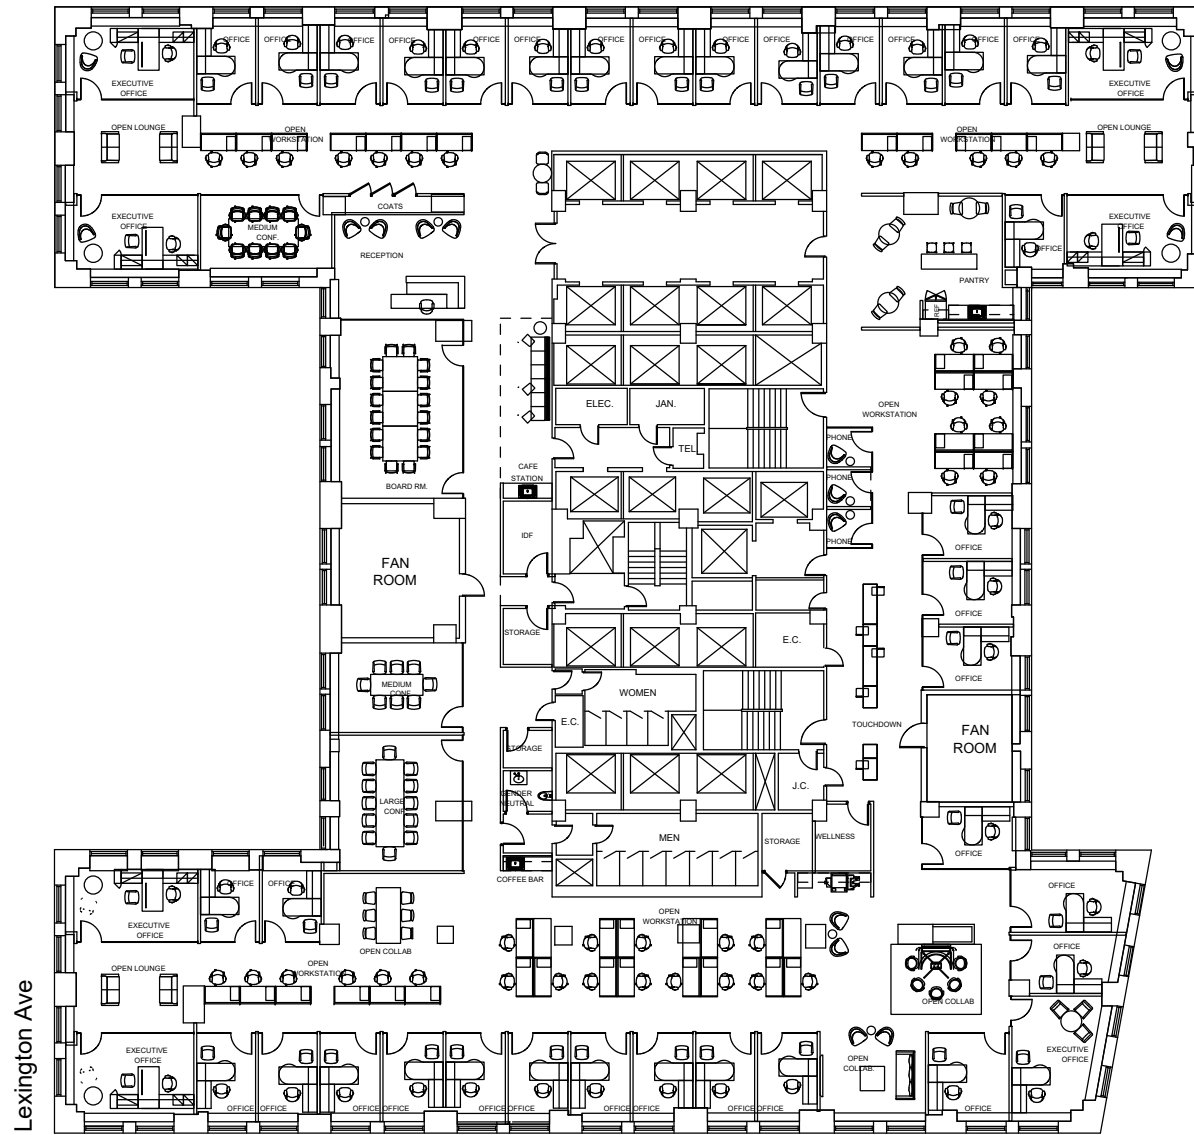

Chrysler Building

Suite 2300 - 25,495 RSF

23rd Floor

East 43rd St

Lexington Ave

East 42nd St

Date Printed: 12/17/2020

RFR

RFR REALTY LLC

For complete listing, visit
www.rfrspace.com

Not to scale. All dimensions and conditions
are approximate and for information only.

Chrysler Building

Suite 2300 - 25,495 RSF

23rd Floor

Date Printed: 12/17/2020