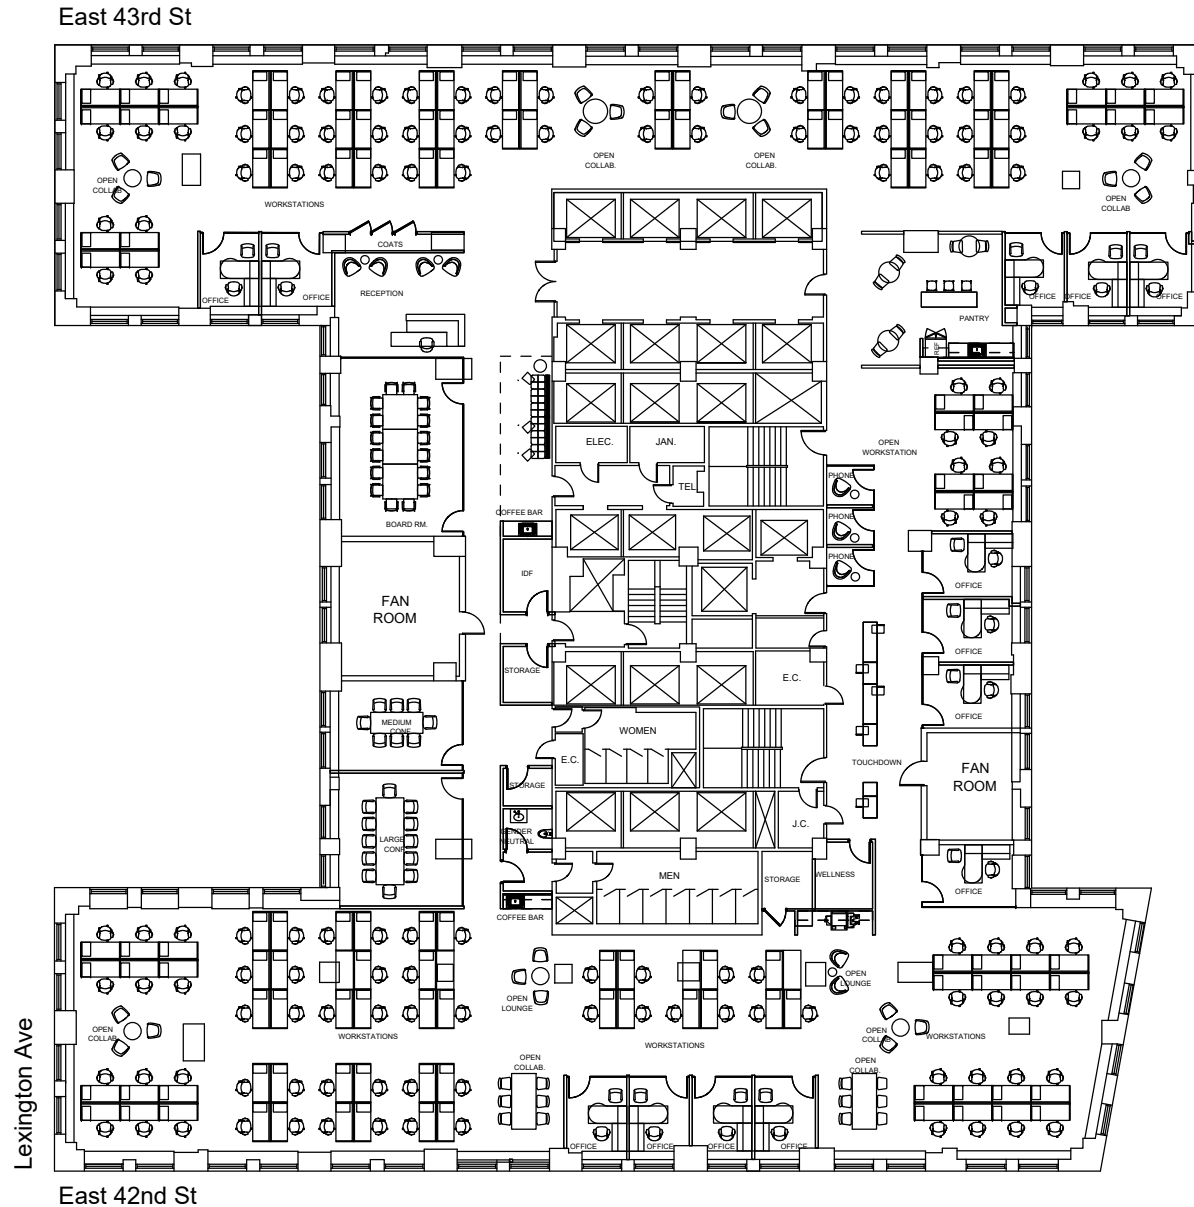

Chrysler Building

Suite 2300 - 25,495 RSF

23rd Floor

East 43rd St

Lexington Ave

East 42nd St

Date Printed: 12/17/2020

RFR

RFR REALTY LLC

For complete listing, visit
www.rfrspace.com

Not to scale. All dimensions and conditions
are approximate and for information only.

Chrysler Building

Suite 2300 - 25,495 RSF

23rd Floor

Date Printed: 12/17/2020

For complete listing, visit
www.rfrspace.com

Not to scale. All dimensions and conditions
are approximate and for information only.