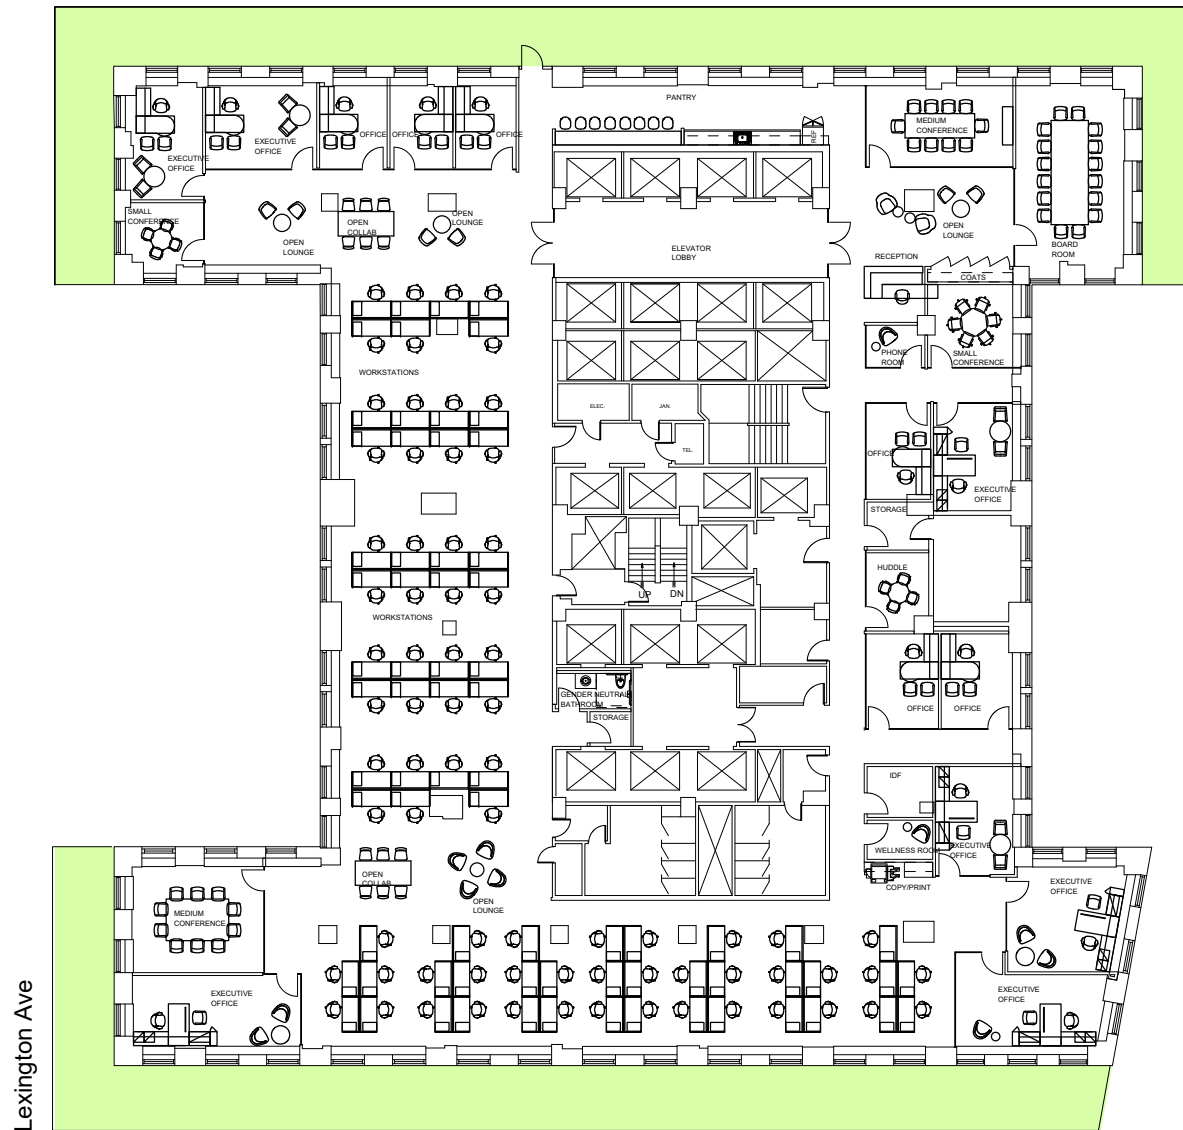

Chrysler Building

Suite 2400 - 20,621 RSF

24th Floor

East 43rd St

Lexington Ave

East 42nd St

Date Printed: 12/18/2020

RFR

RFR REALTY LLC

For complete listing, visit
www.rfrspace.com

Not to scale. All dimensions and conditions
are approximate and for information only.

Chrysler Building

Suite 2400 - 20,621 RSF

24th Floor

East 43rd St