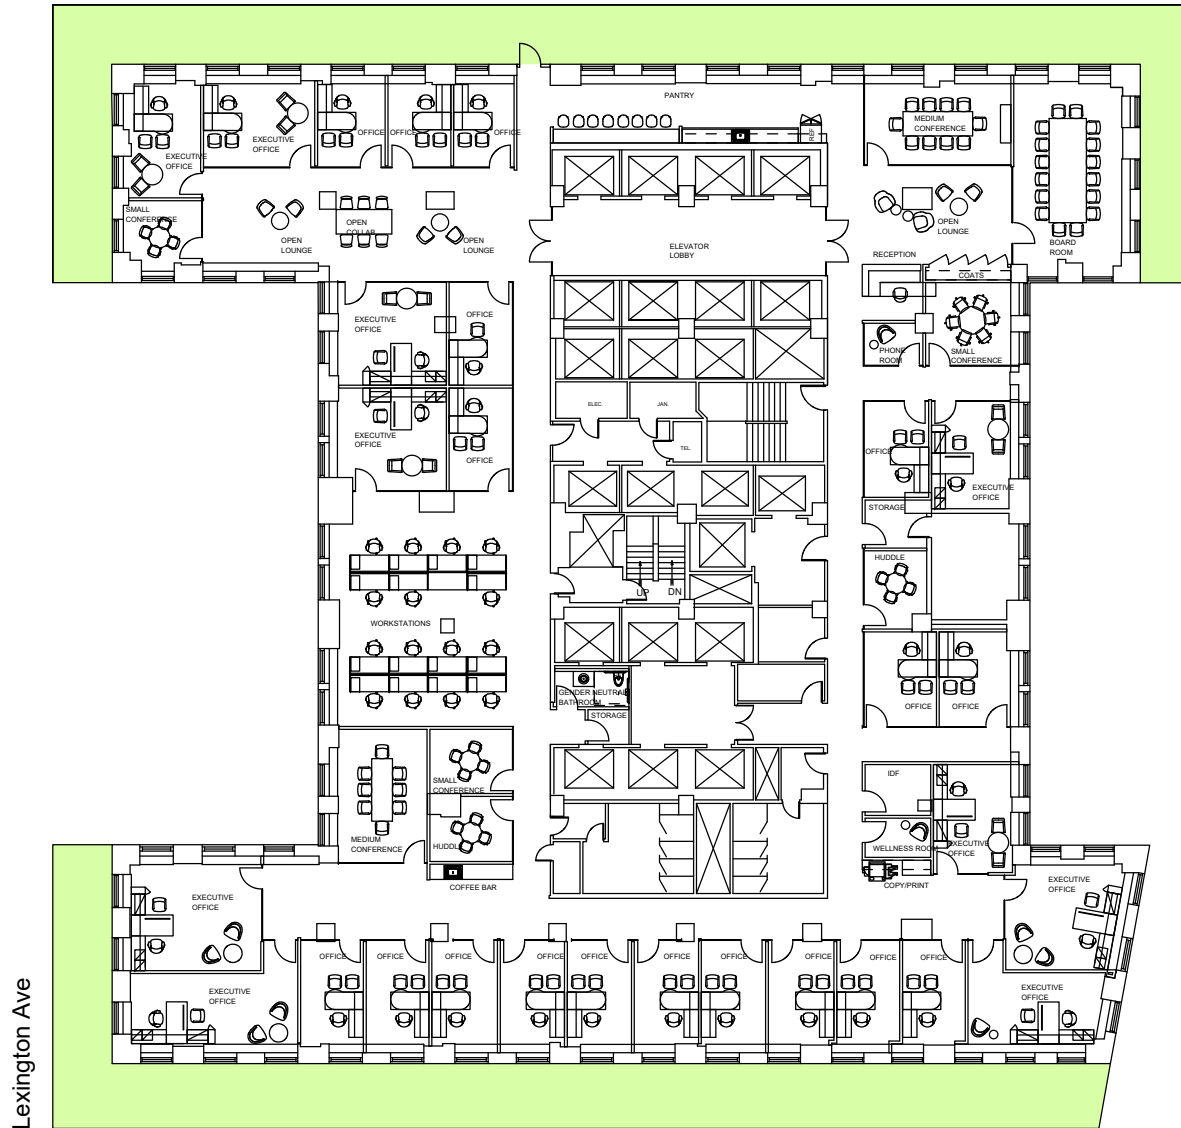

Chrysler Building

Suite 2400 - 20,621 RSF

24th Floor

East 43rd St

Lexington Ave

East 42nd St

Date Printed: 12/18/2020

RFR

RFR REALTY LLC

For complete listing, visit
www.rfrspace.com

Not to scale. All dimensions and conditions
are approximate and for information only.

Chrysler Building

Suite 2400 - 20,621 RSF

24th Floor

East 43rd St