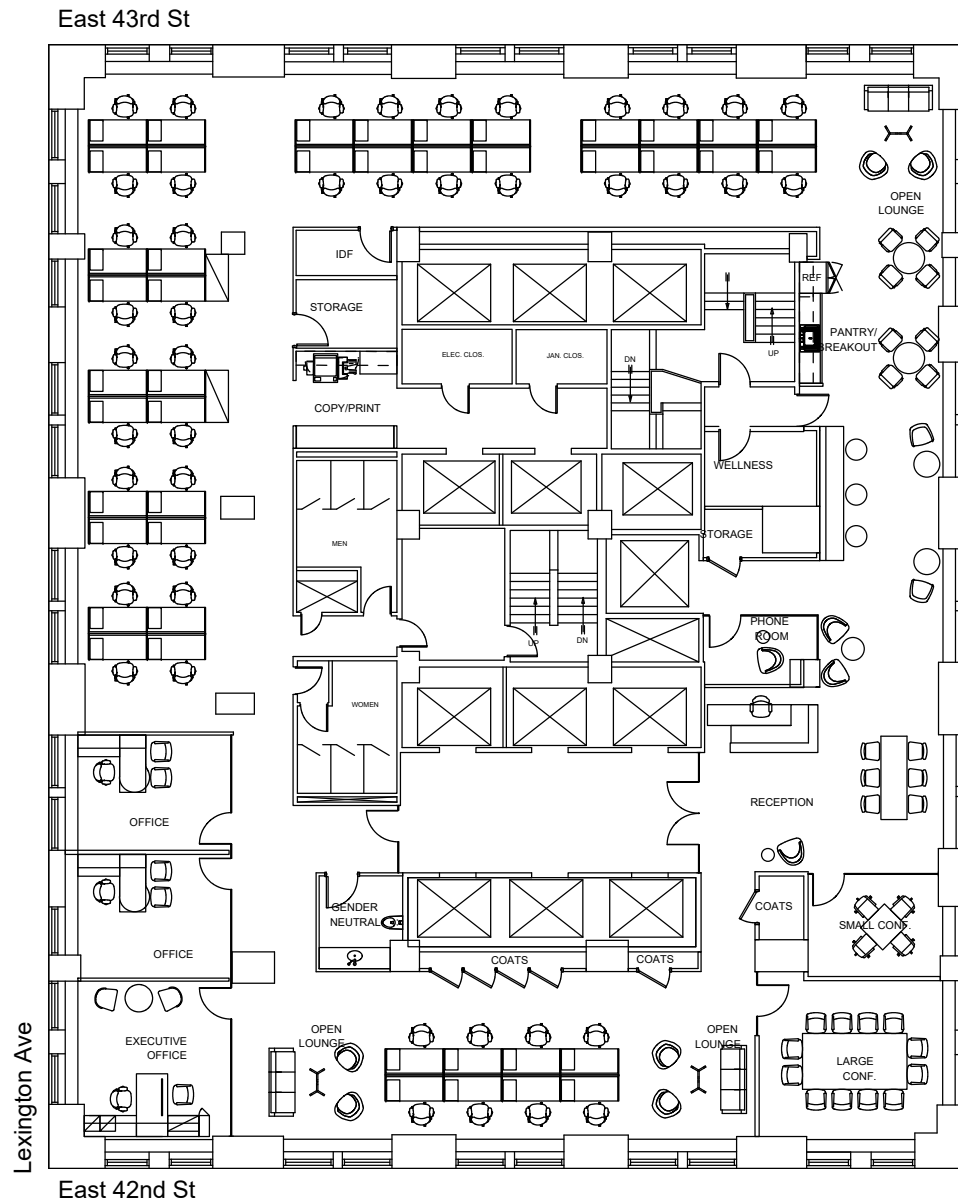

Chrysler Building

Suite 4200 - 11,127 RSF

42nd Floor

Date Printed: 12/17/2020

RFR

RFR REALTY LLC

For complete listing, visit
www.rfrspace.com

Not to scale. All dimensions and conditions
are approximate and for information only.

Chrysler Building

Suite 4200 - 11,127 RSF

42nd Floor

Date Printed: 12/17/2020