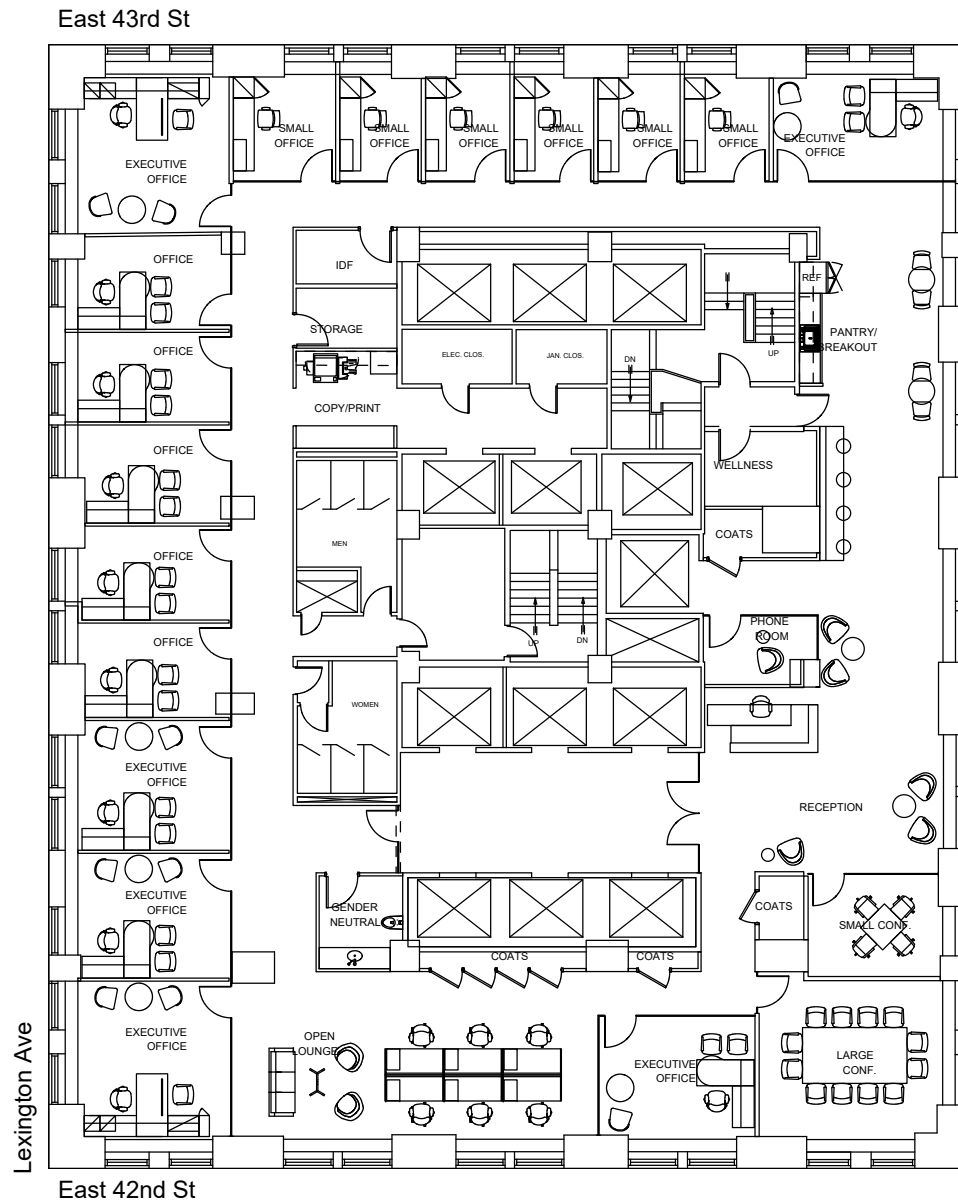

Chrysler Building

Suite 4200 - 11,127 RSF

42nd Floor

Date Printed: 12/17/2020

RFR

RFR REALTY LLC

For complete listing, visit
www.rfrspace.com

Not to scale. All dimensions and conditions
are approximate and for information only.

Chrysler Building

Suite 4200 - 11,127 RSF

42nd Floor

Date Printed: 12/17/2020