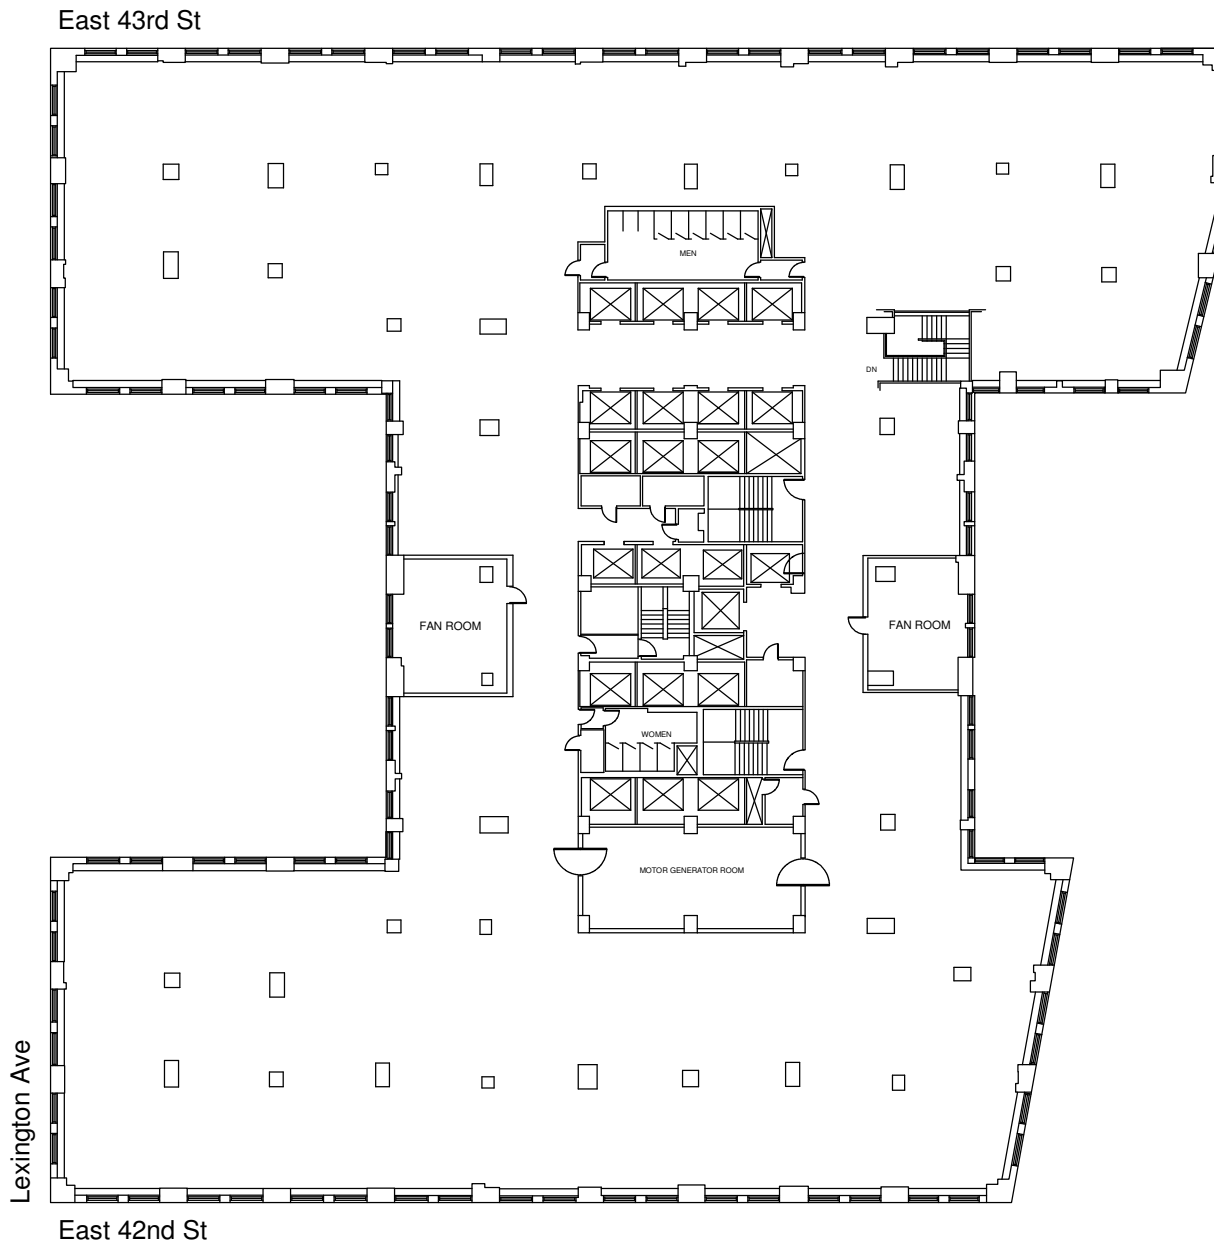

Chrysler Building

Suite 1500 - 37,616 RSF

15th Floor

East 43rd St

East 42nd St

Lexington Ave

Date Printed: 6/18/2019

RFR
RFR REALTY LLC

For complete listing, visit
www.rfrspace.com
www.rfrrealty.com

Not to scale. All dimensions and conditions are approximate and for information only.

Chrysler Building

Suite 1500 - 37,616 RSF

15th Floor

Date Printed: 4/9/2019