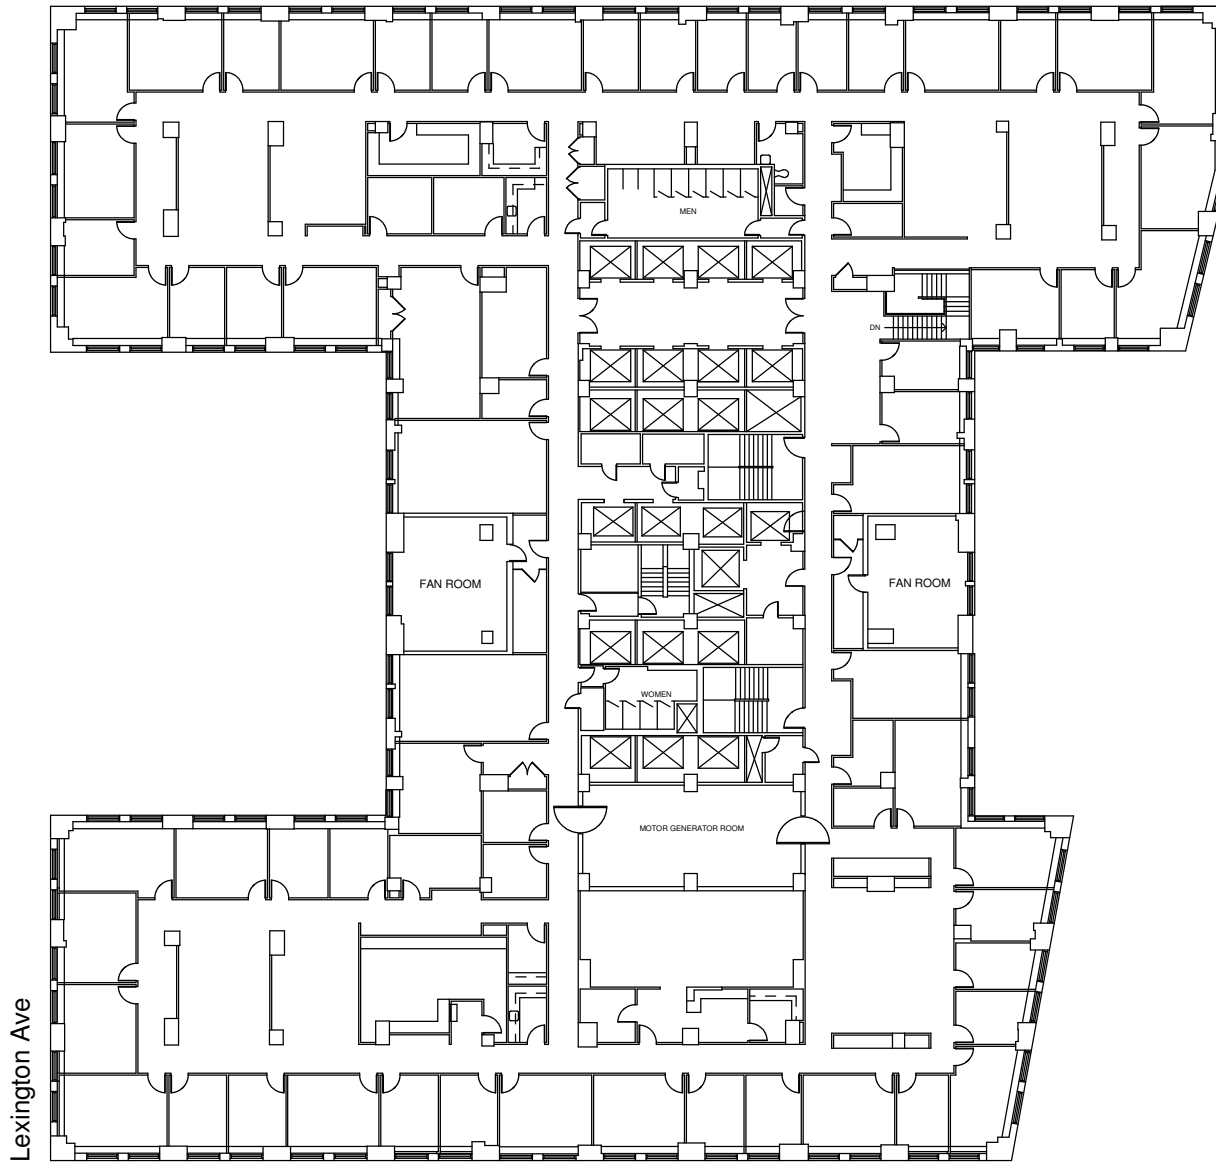

Chrysler Building

Suite 1500 - 37,616 RSF

15th Floor

East 43rd St

East 42nd St

Lexington Ave

Date Printed: 6/18/2019

RFR
RFR REALTY LLC

For complete listing, visit
www.rfrspace.com
www.rfrrealty.com

Not to scale. All dimensions and conditions are approximate and for information only.

Chrysler Building

Suite 1500 - 37,616 RSF

15th Floor

Date Printed: 4/9/2019