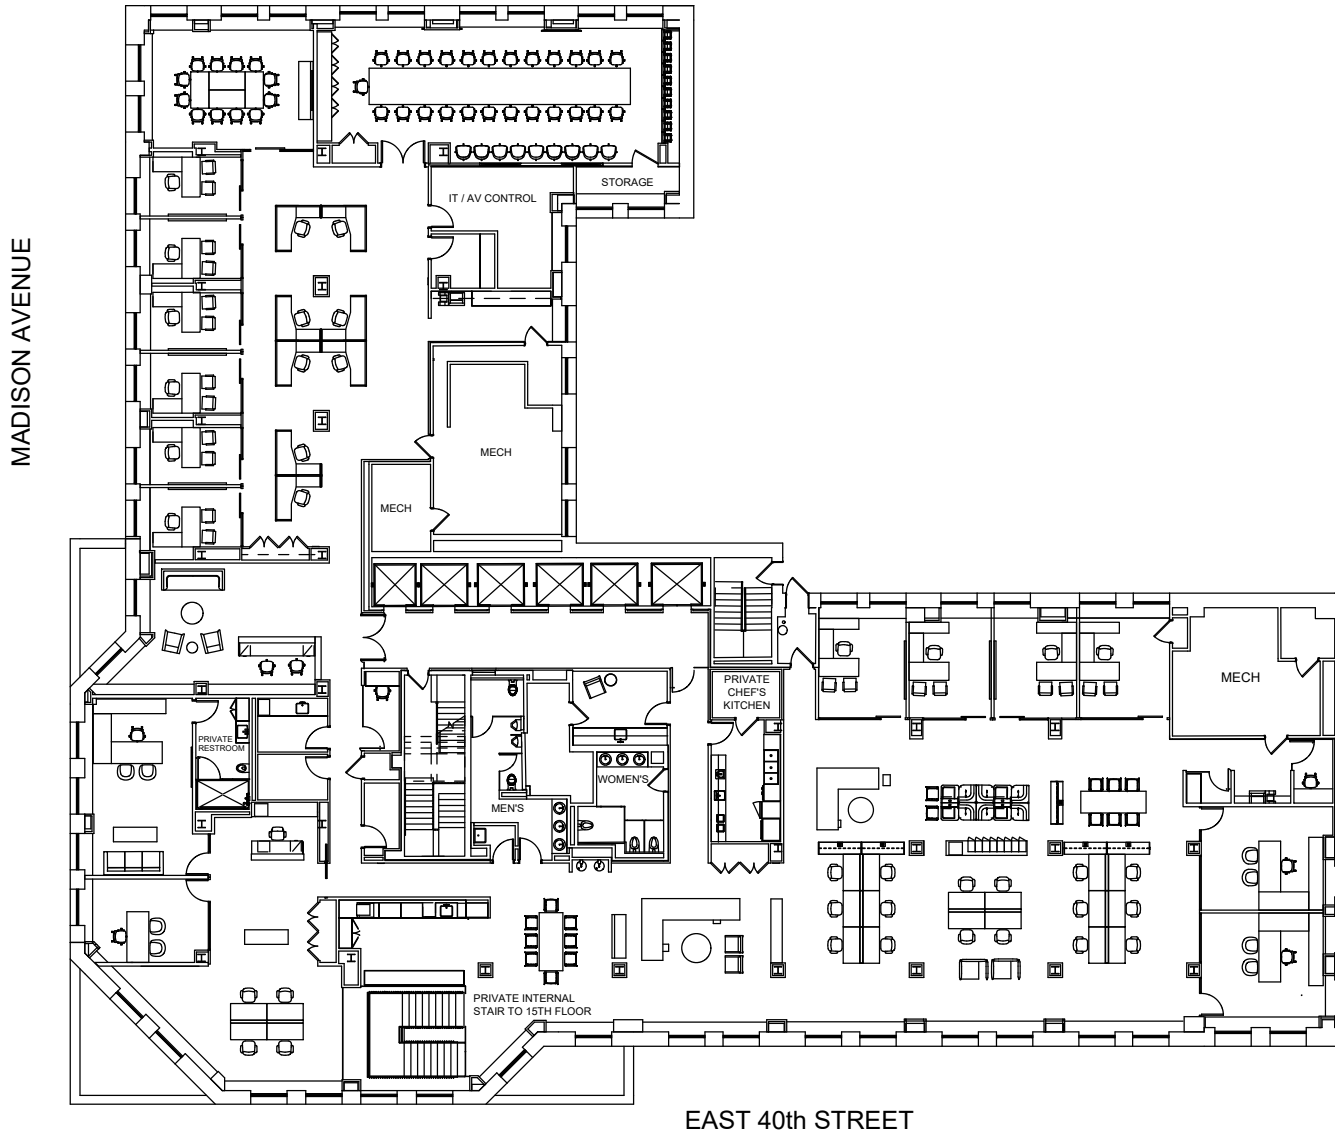

**285 Madison Avenue**  
Suite 1600 - 21,648 RSF

16th Floor

Date Printed: 1/24/2024

Not to scale. All dimensions and conditions are approximate and for information only.