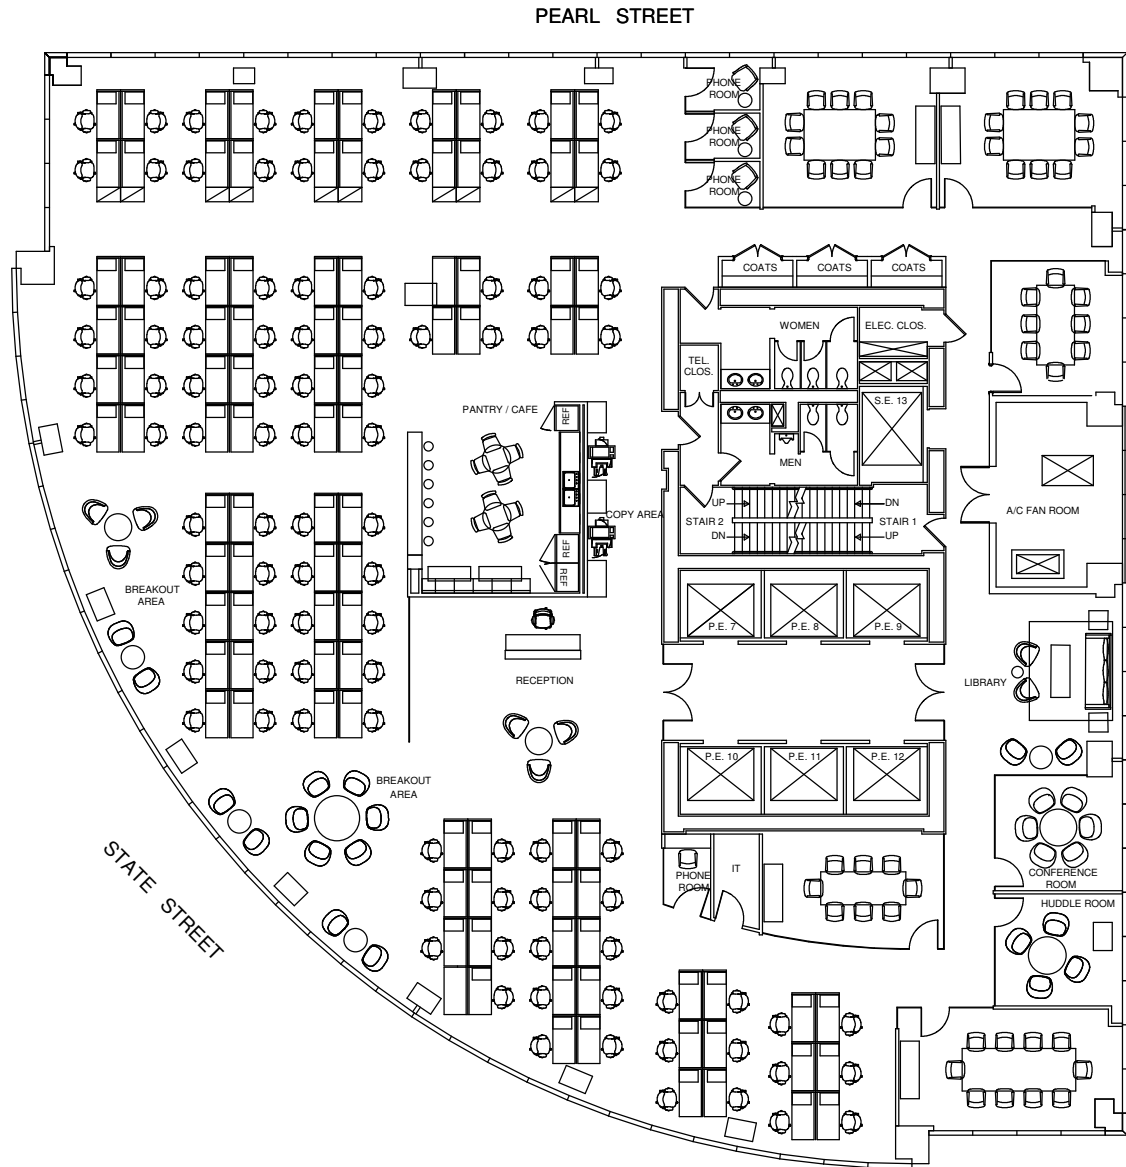

17 State Street

Full Floor - 14,486 RSF

PEARL STREET

17 State Street

Full Floor - 14,486 RSF

SPACE TYPE	PROVIDED
RECEPTION	1
EXECUTIVE OFFICE	2
PRIVATE OFFICE	4
WORKSTATIONS (30X60)	86
TOTAL HEADCOUNT	93 PPL
CONFERENCE ROOM (12)	1
CONFERENCE ROOM (10)	1
CONFERENCE ROOM (8)	1
CONFERENCE ROOM (6)	1
CONFERENCE ROOM (5)	1
Huddle Room (4)	1
PHONE ROOM	2
BREAK OUT AREA	5
IT CLOSET	1
PANTRY	1
COPY AREA	2
COAT CLOSET	4

Date Printed: 10/27/2017

17 State Street

Full Floor - 14,486 RSF

SPACE TYPE	PROVIDED
RECEPTION	1
EXECUTIVE OFFICE	6
PRIVATE OFFICE	15
WORKSTATIONS (30X60)	39
TOTAL HEADCOUNT	61 PPL
CONFERENCE ROOM (12)	2
CONFERENCE ROOM (6)	2
BREAK OUT AREA	2
IT/STORAGE	1
PANTRY	1
COPY AREA	2
COAT CLOSET	1

17 State Street

Full Floor - 14,486 RSF

SPACE TYPE	PROVIDED
RECEPTION	1
WORKSTATIONS (30x60)	100
TOTAL HEADCOUNT	101 PPL
CONFERENCE ROOM (10)	3
CONFERENCE ROOM (8)	2
CONFERENCE ROOM (6)	2
HUDDLE ROOM (4-5)	1
PHONE ROOM	4
BREAK OUT AREA	2
PANTRY / CAFE	1
COAT CLOSET	3
IT ROOM	1
COPY AREA	1