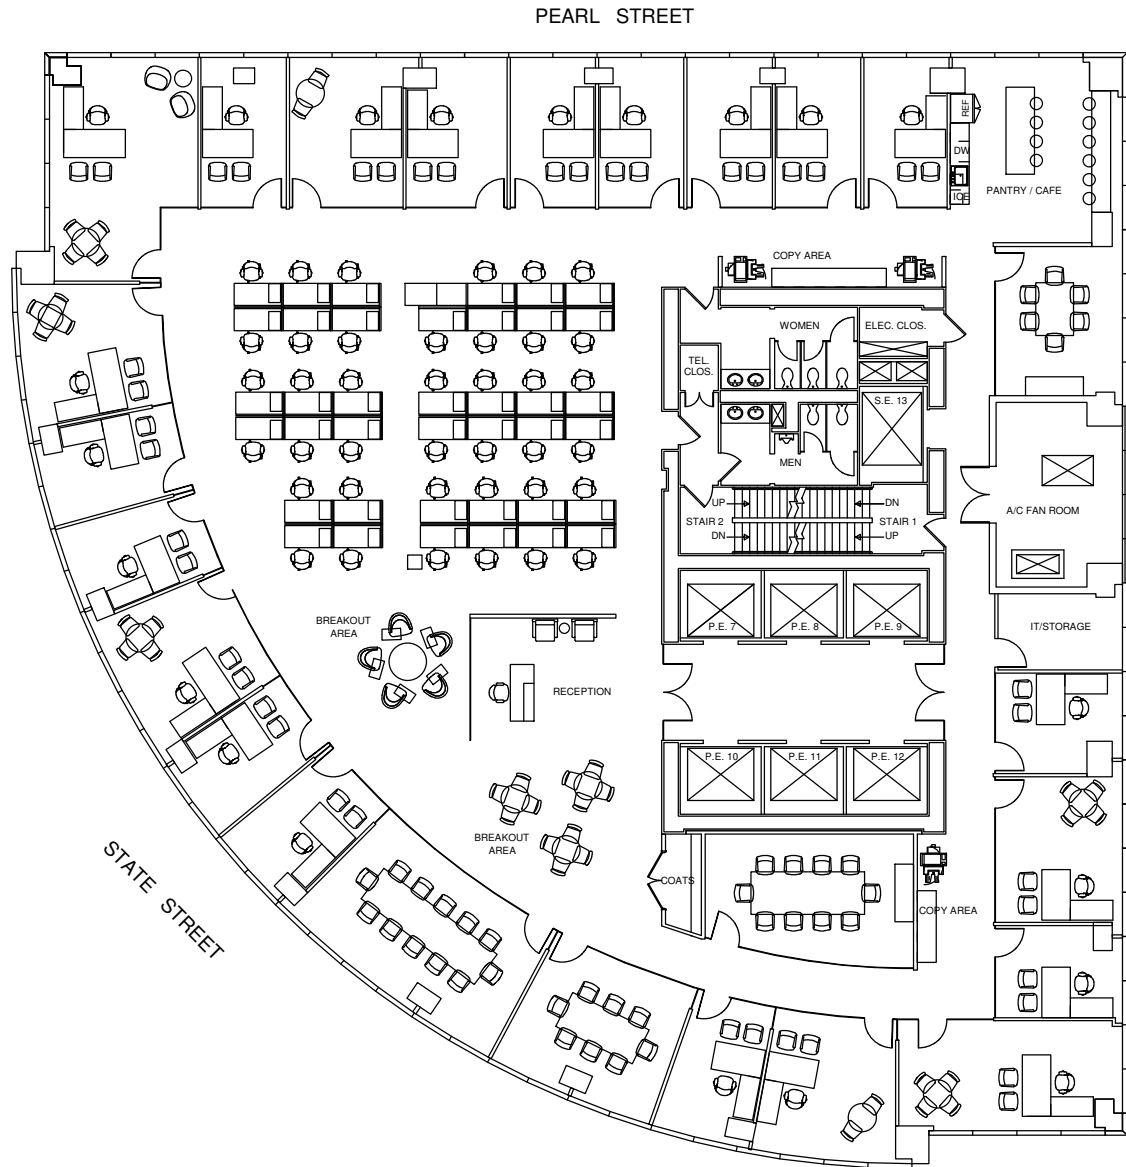

17 State Street

Full Floor - 14,486 RSF

PEARL STREET

17 State Street

Full Floor - 14,486 RSF

SPACE TYPE	PROVIDED
RECEPTION	1
EXECUTIVE OFFICE	2
PRIVATE OFFICE	4
WORKSTATIONS (30X60)	86
TOTAL HEADCOUNT	93 PPL
CONFERENCE ROOM (12)	1
CONFERENCE ROOM (10)	1
CONFERENCE ROOM (8)	1
CONFERENCE ROOM (6)	1
CONFERENCE ROOM (5)	1
Huddle Room (4)	1
PHONE ROOM	2
BREAK OUT AREA	5
IT CLOSET	1
PANTRY	1
COPY AREA	2
COAT CLOSET	4

Date Printed: 10/27/2017

17 State Street

Full Floor - 14,486 RSF

SPACE TYPE	PROVIDED
RECEPTION	1
EXECUTIVE OFFICE	6
PRIVATE OFFICE	15
WORKSTATIONS (30X60)	39
TOTAL HEADCOUNT	61 PPL
CONFERENCE ROOM (12)	2
CONFERENCE ROOM (6)	2
BREAK OUT AREA	2
IT/STORAGE	1
PANTRY	1
COPY AREA	2
COAT CLOSET	1

17 State Street

Full Floor - 14,486 RSF

SPACE TYPE	PROVIDED
RECEPTION	1
WORKSTATIONS (30x60)	100
TOTAL HEADCOUNT	101 PPL
CONFERENCE ROOM (10)	3
CONFERENCE ROOM (8)	2
CONFERENCE ROOM (6)	2
HUDDLE ROOM (4-5)	1
PHONE ROOM	4
BREAK OUT AREA	2
PANTRY / CAFE	1
COAT CLOSET	3
IT ROOM	1
COPY AREA	1