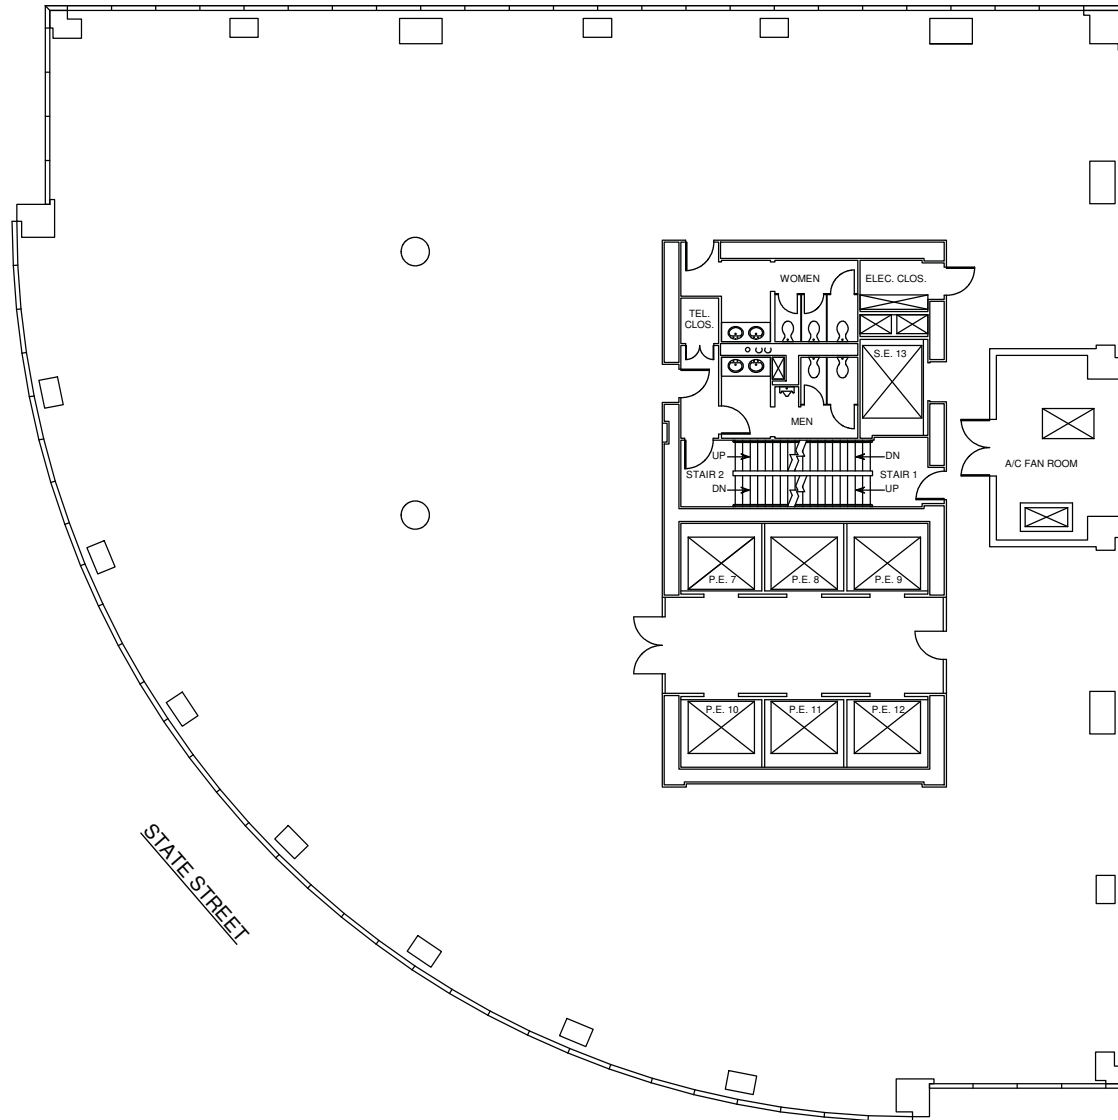

17 State Street

Full Floor - 14,486 RSF

PEARL STREET

17 State Street

Full Floor - 14,486 RSF

SPACE TYPE	PROVIDED
RECEPTION	1
EXECUTIVE OFFICE	2
PRIVATE OFFICE	4
WORKSTATIONS (30X60)	86
TOTAL HEADCOUNT	93 PPL
CONFERENCE ROOM (12)	1
CONFERENCE ROOM (10)	1
CONFERENCE ROOM (8)	1
CONFERENCE ROOM (6)	1
CONFERENCE ROOM (5)	1
Huddle Room (4)	1
PHONE ROOM	2
BREAK OUT AREA	5
IT CLOSET	1
PANTRY	1
COPY AREA	2
COAT CLOSET	4

Date Printed: 10/27/2017

17 State Street

Full Floor - 14,486 RSF

SPACE TYPE	PROVIDED
RECEPTION	1
EXECUTIVE OFFICE	6
PRIVATE OFFICE	15
WORKSTATIONS (30X60)	39
TOTAL HEADCOUNT	61 PPL
CONFERENCE ROOM (12)	2
CONFERENCE ROOM (6)	2
BREAK OUT AREA	2
IT/STORAGE	1
PANTRY	1
COPY AREA	2
COAT CLOSET	1

17 State Street

Full Floor - 14,486 RSF

SPACE TYPE	PROVIDED
RECEPTION	1
WORKSTATIONS (30x60)	100
TOTAL HEADCOUNT	101 PPL
CONFERENCE ROOM (10)	3
CONFERENCE ROOM (8)	2
CONFERENCE ROOM (6)	2
HUDDLE ROOM (4-5)	1
PHONE ROOM	4
BREAK OUT AREA	2
PANTRY / CAFE	1
COAT CLOSET	3
IT ROOM	1
COPY AREA	1