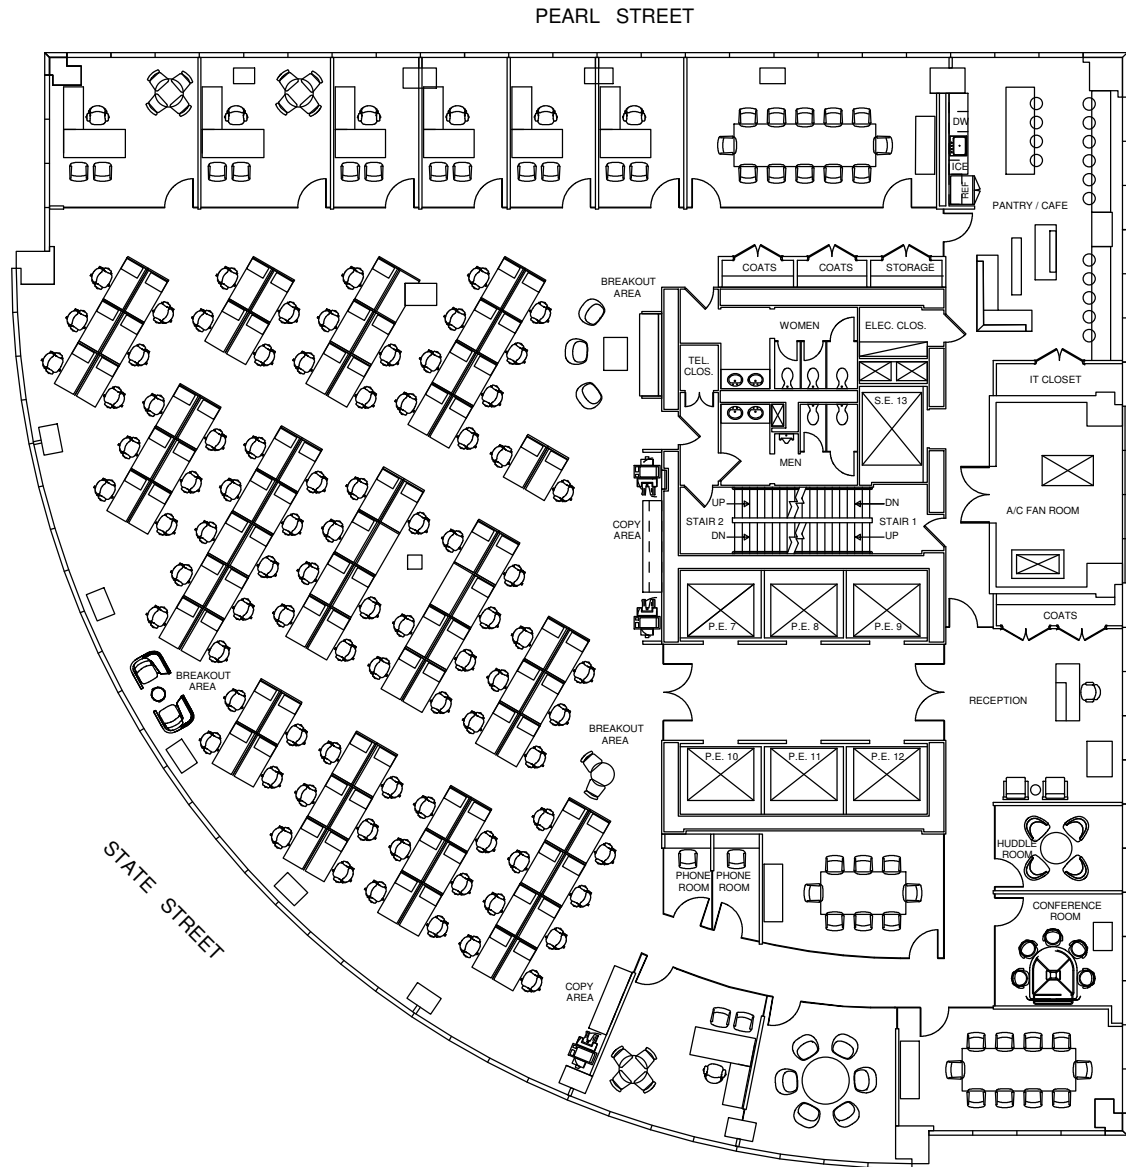

17 State Street

Full Floor - 14,486 RSF

PEARL STREET

17 State Street

Full Floor - 14,486 RSF

SPACE TYPE	PROVIDED
RECEPTION	1
EXECUTIVE OFFICE	2
PRIVATE OFFICE	4
WORKSTATIONS (30X60)	86
TOTAL HEADCOUNT	93 PPL
CONFERENCE ROOM (12)	1
CONFERENCE ROOM (10)	1
CONFERENCE ROOM (8)	1
CONFERENCE ROOM (6)	1
CONFERENCE ROOM (5)	1
Huddle Room (4)	1
PHONE ROOM	2
BREAK OUT AREA	5
IT CLOSET	1
PANTRY	1
COPY AREA	2
COAT CLOSET	4

Date Printed: 10/27/2017

17 State Street

Full Floor - 14,486 RSF

SPACE TYPE	PROVIDED
RECEPTION	1
EXECUTIVE OFFICE	6
PRIVATE OFFICE	15
WORKSTATIONS (30X60)	39
TOTAL HEADCOUNT	61 PPL
CONFERENCE ROOM (12)	2
CONFERENCE ROOM (6)	2
BREAK OUT AREA	2
IT/STORAGE	1
PANTRY	1
COPY AREA	2
COAT CLOSET	1

17 State Street

Full Floor - 14,486 RSF

SPACE TYPE	PROVIDED
RECEPTION	1
WORKSTATIONS (30x60)	100
TOTAL HEADCOUNT	101 PPL
CONFERENCE ROOM (10)	3
CONFERENCE ROOM (8)	2
CONFERENCE ROOM (6)	2
HUDDLE ROOM (4-5)	1
PHONE ROOM	4
BREAK OUT AREA	2
PANTRY / CAFE	1
COAT CLOSET	3
IT ROOM	1
COPY AREA	1