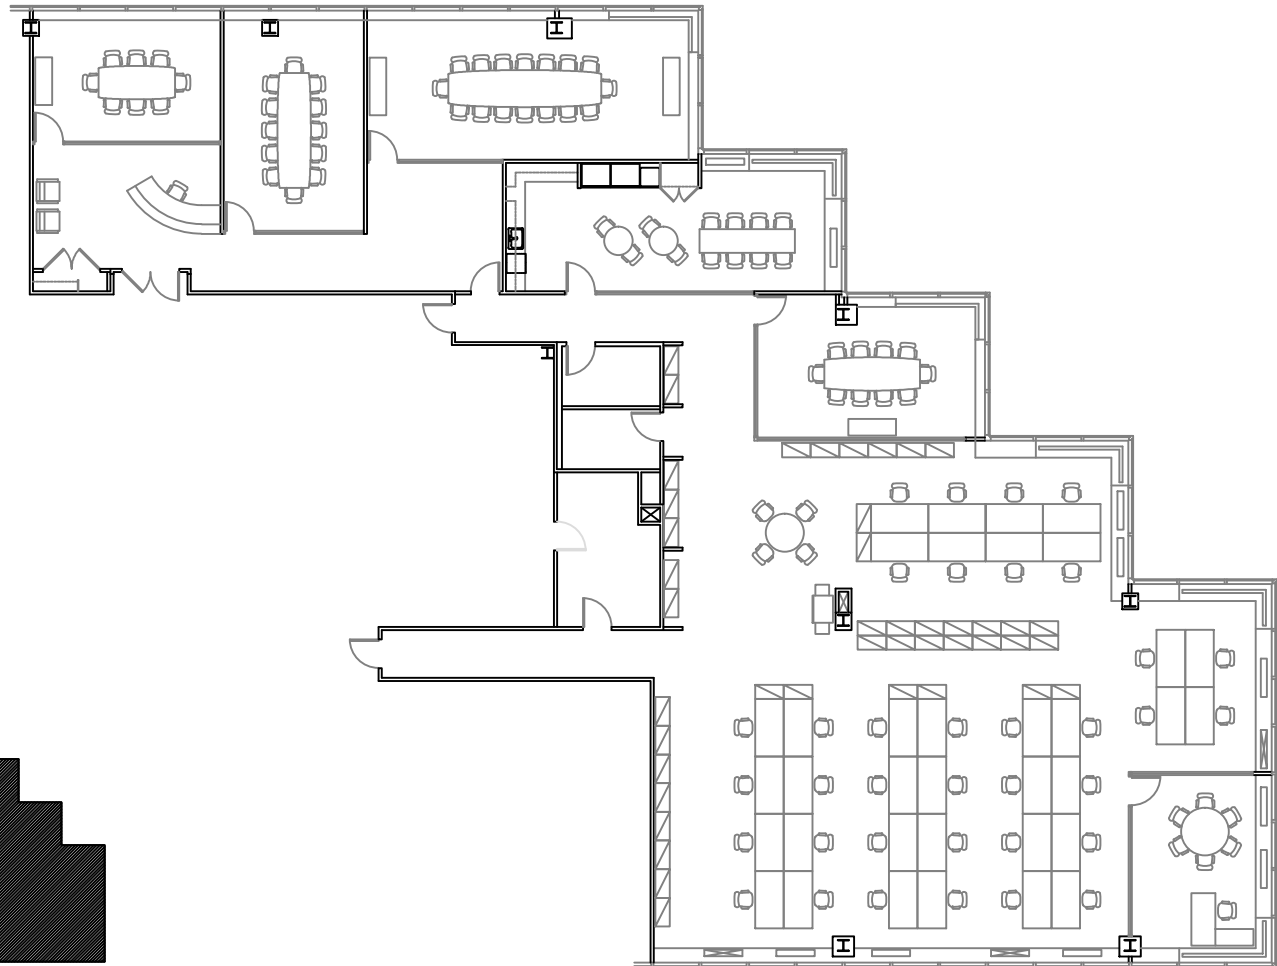

1 Stamford Plaza
16th Floor – Suite 1600
9,244 RSF

Margaret Carlson
203-328-3605
mcarlson@rfr.com

KEY PLAN