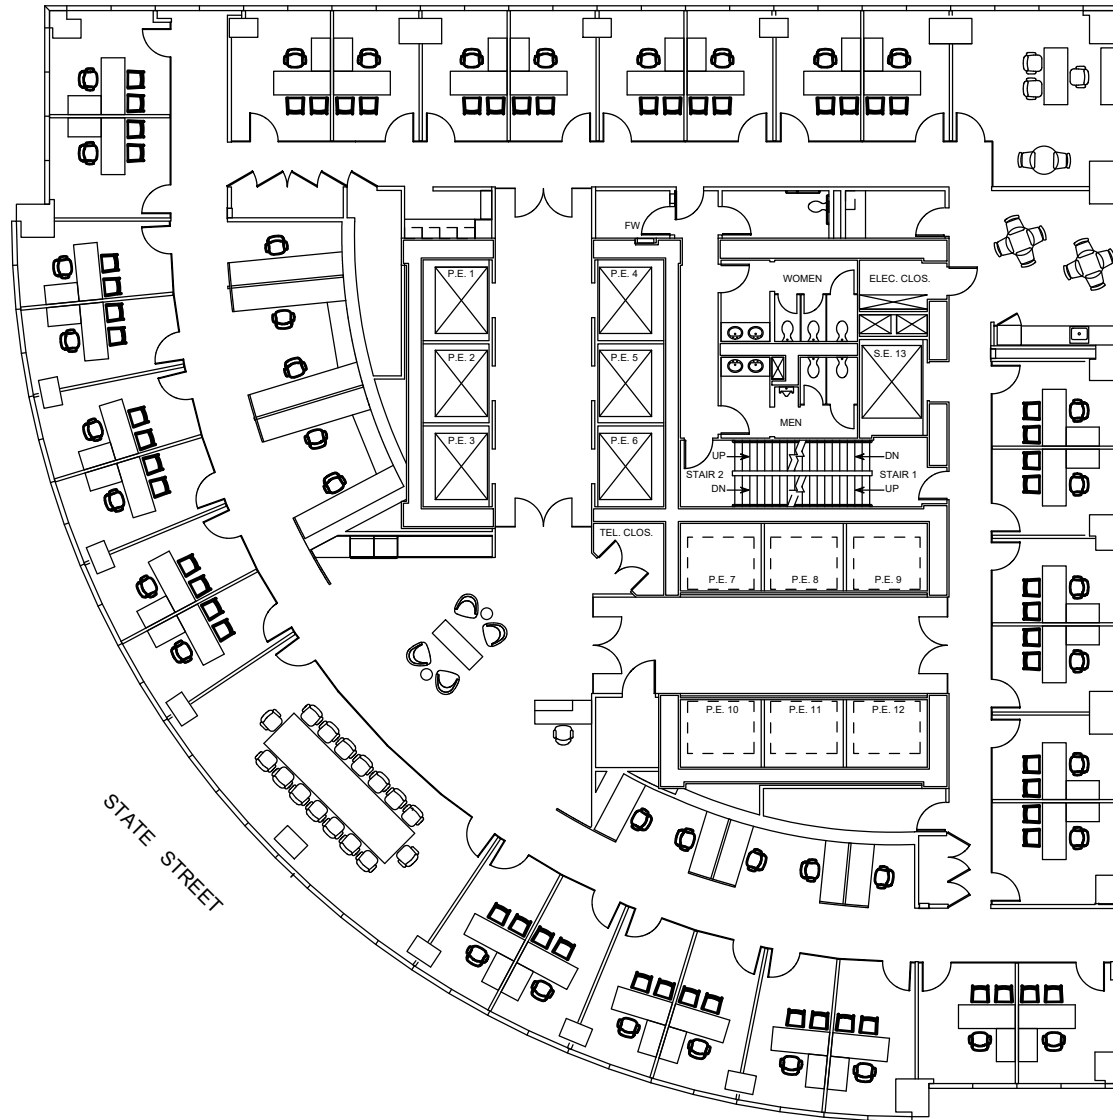

17 State Street

Suite 1500 - 14,171 RSF

Furnished Prebuilt

Floor 15

PEARL STREET

Date Printed: 12/11/2024