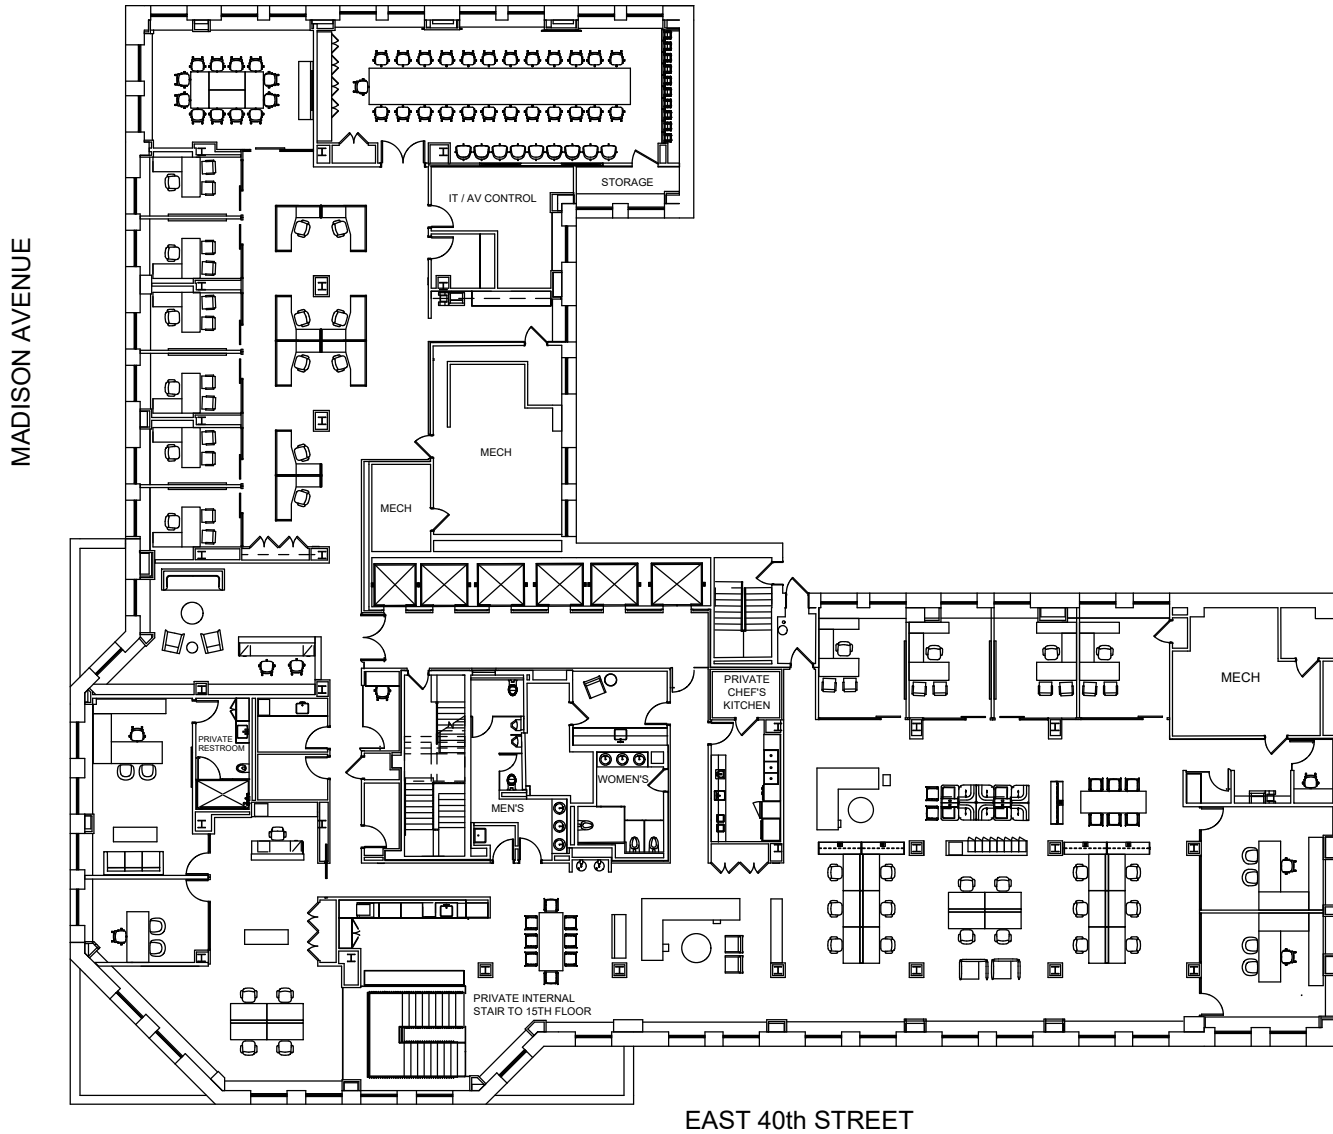

285 Madison Avenue

Suite 1600 - 21,648 RSF

16th Floor

Date Printed: 1/24/2024

Not to scale. All dimensions and conditions are approximate and for information only.