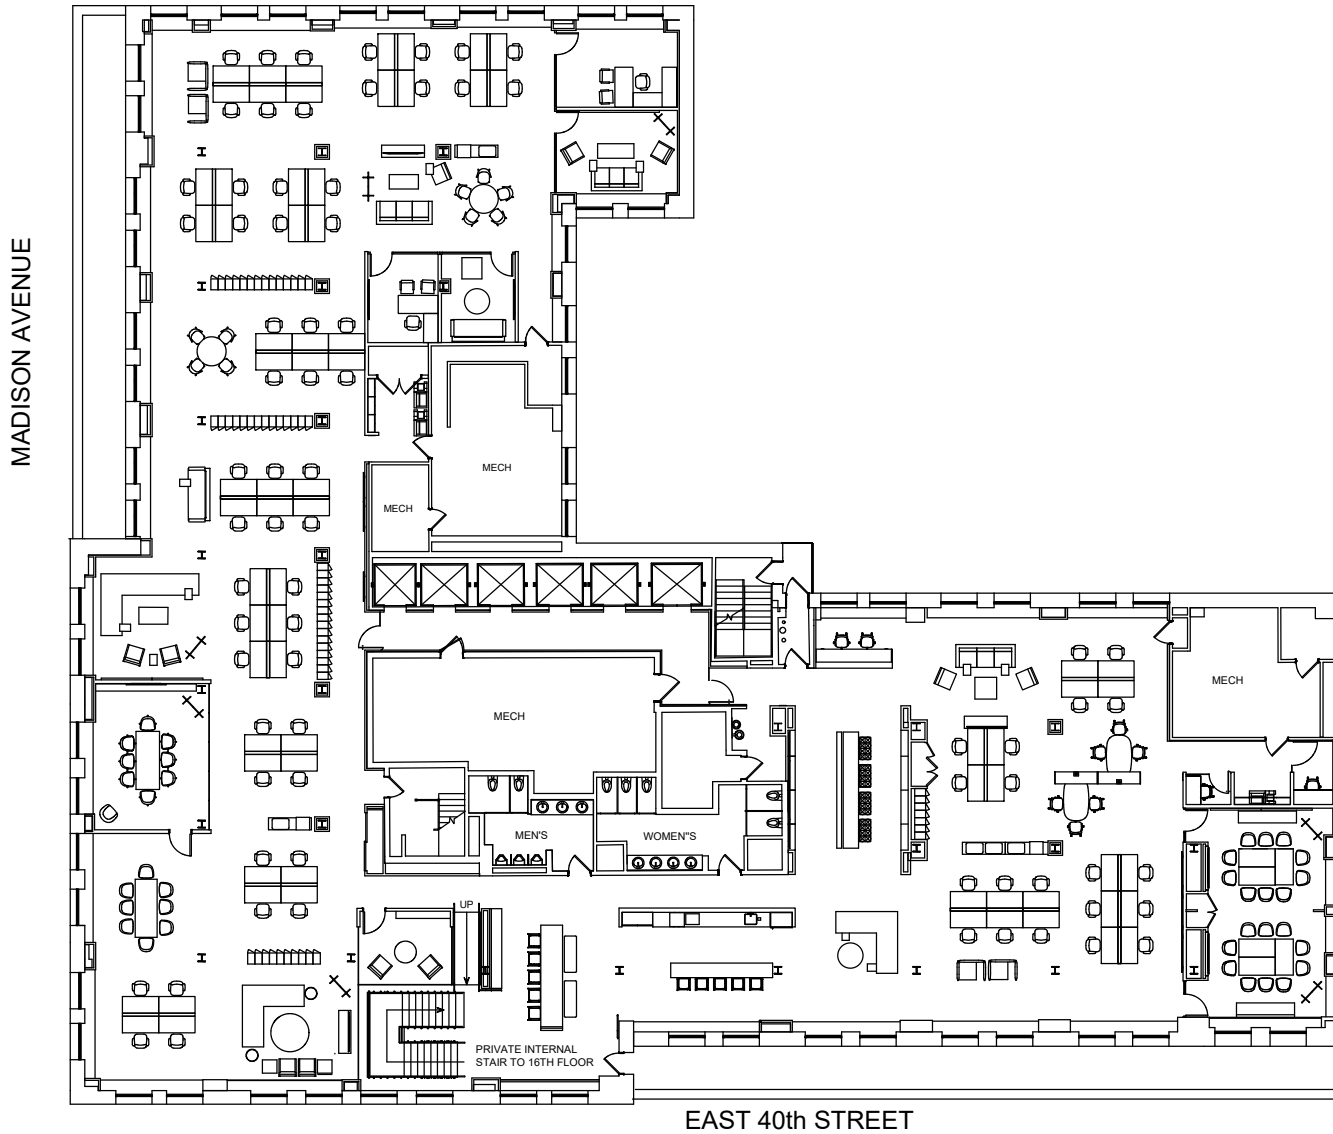

# 285 Madison Avenue

Suite 1500 - 21,341 RSF

# 15th Floor

Date Printed: 1/24/2024

Not to scale. All dimensions and conditions are approximate and for information only.

# 285 Madison Avenue

Suite 1600 - 21,648 RSF