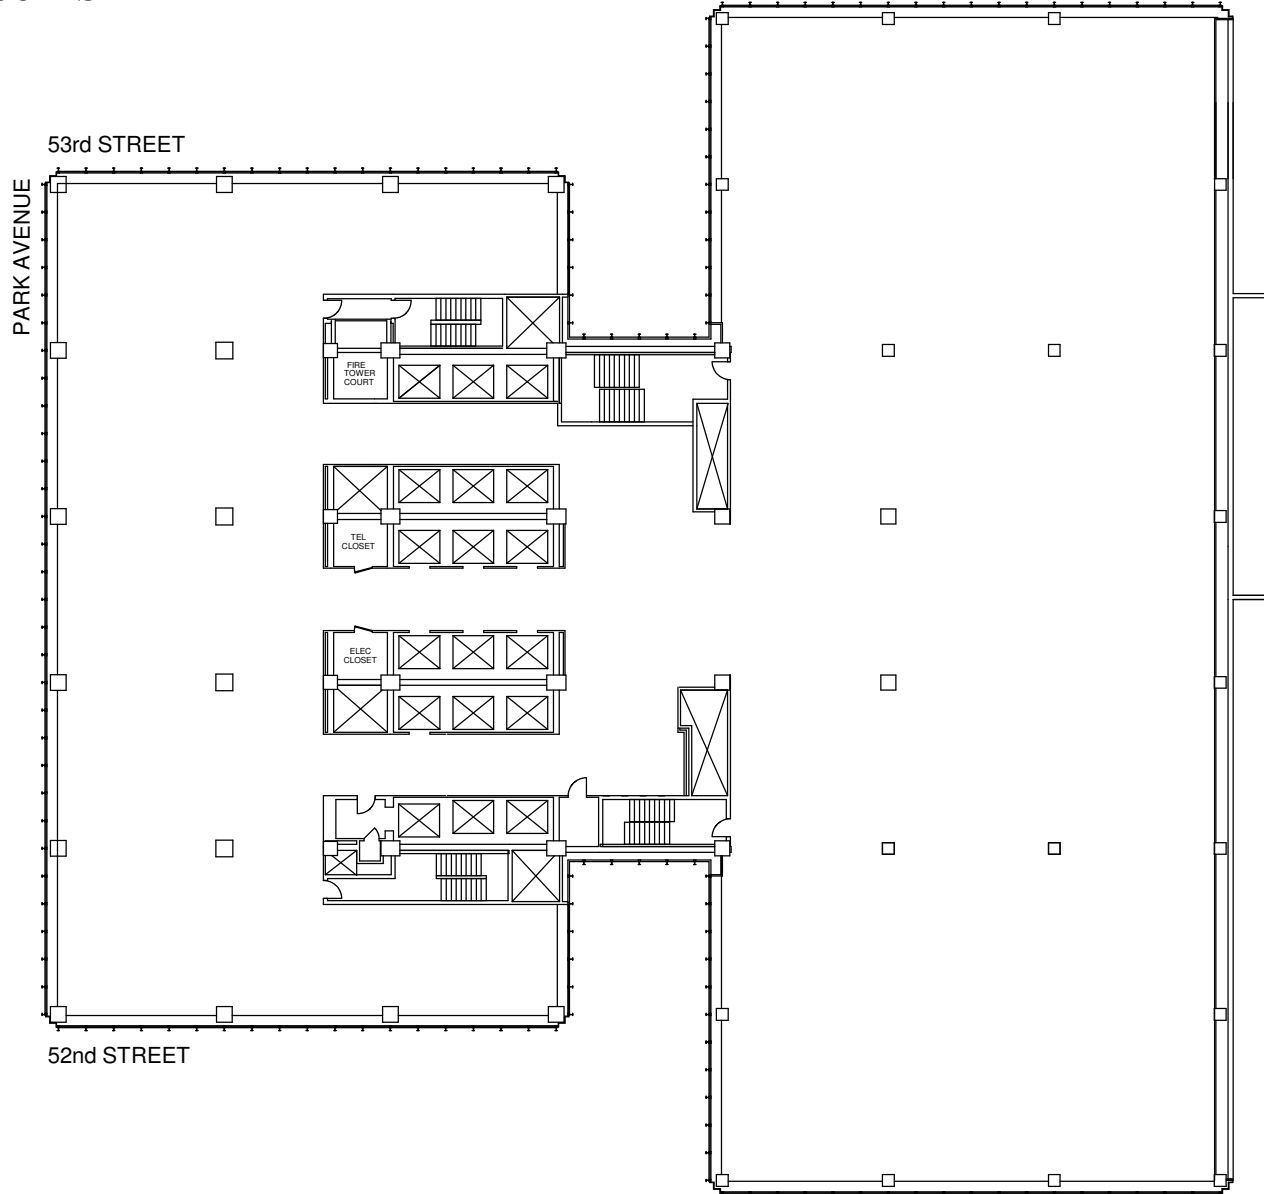

375 Park Avenue

Suite 200 - 38,075 RSF

Floor 2

Date Printed: 1/17/2019

375 Park Avenue

Suite 300 - 39,066 RSF

Floor 3

Date Printed: 1/17/2019

RFR
RFR REALTY LLC

For complete listing, visit
www.rfrspace.com

Not to scale. All dimensions and conditions
are approximate and for information only.

375 Park Avenue
Suite 400 - 39,115 RSF

Floor 4

Date Printed: 1/17/2019