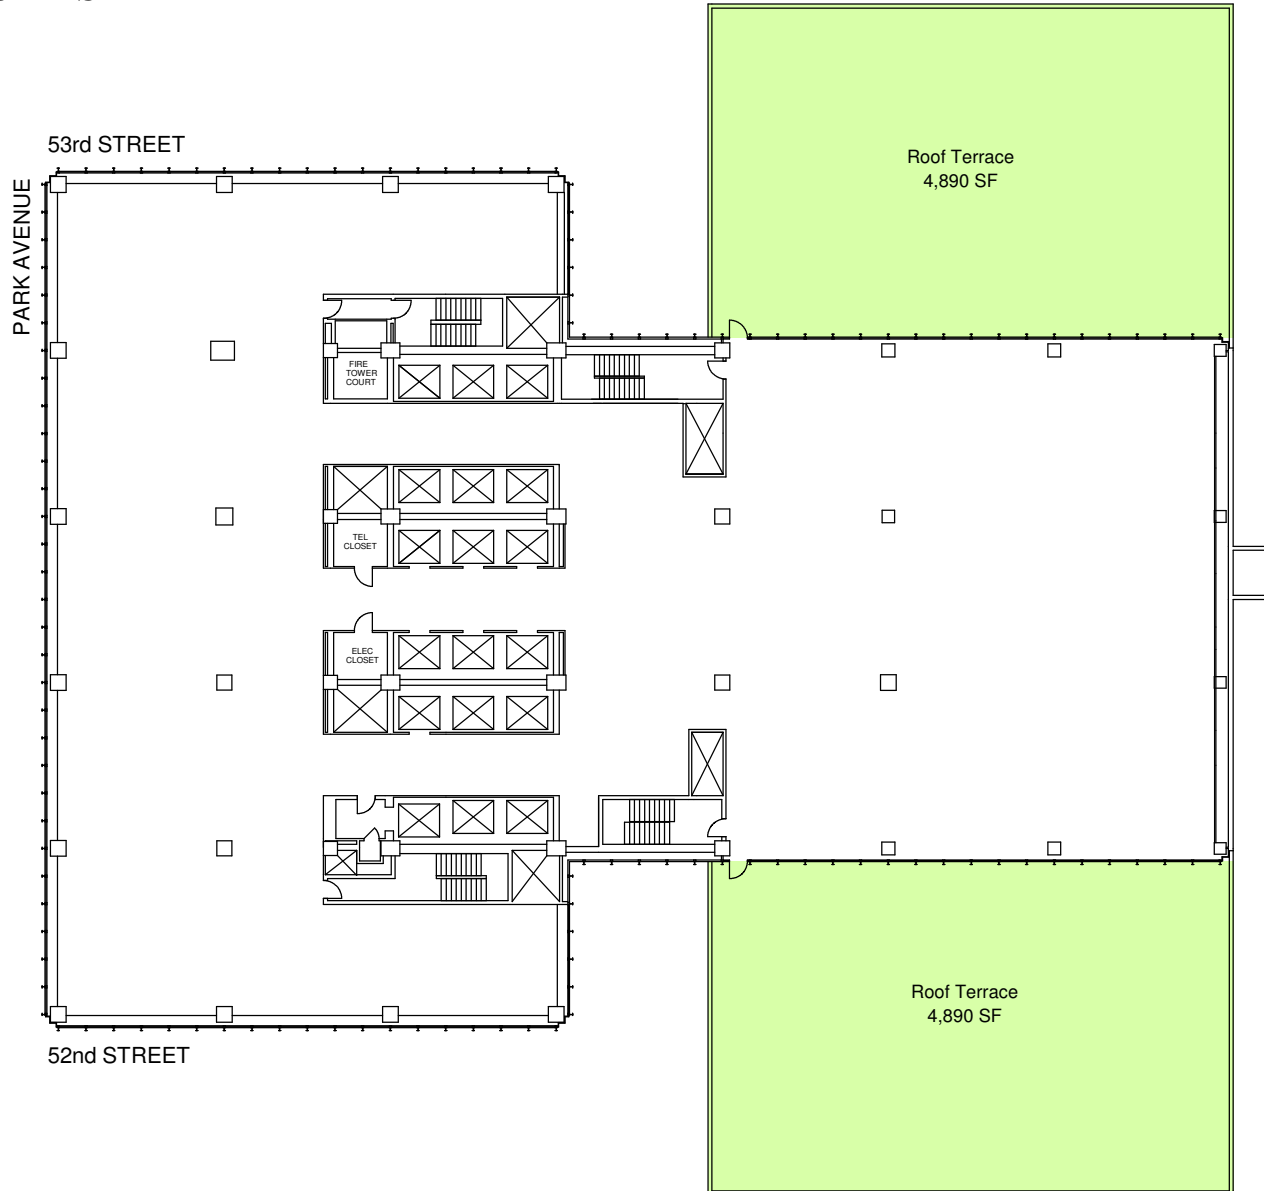

375 Park Avenue

Suite 200 - 38,075 RSF

Floor 2

Date Printed: 1/17/2019

375 Park Avenue

Suite 300 - 39,066 RSF

Floor 3

Date Printed: 1/17/2019

RFR
RFR REALTY LLC

For complete listing, visit
www.rfrspace.com

Not to scale. All dimensions and conditions
are approximate and for information only.

375 Park Avenue

Suite 500 - 26,062 RSF

Floor 5

Date Printed: 1/18/2019