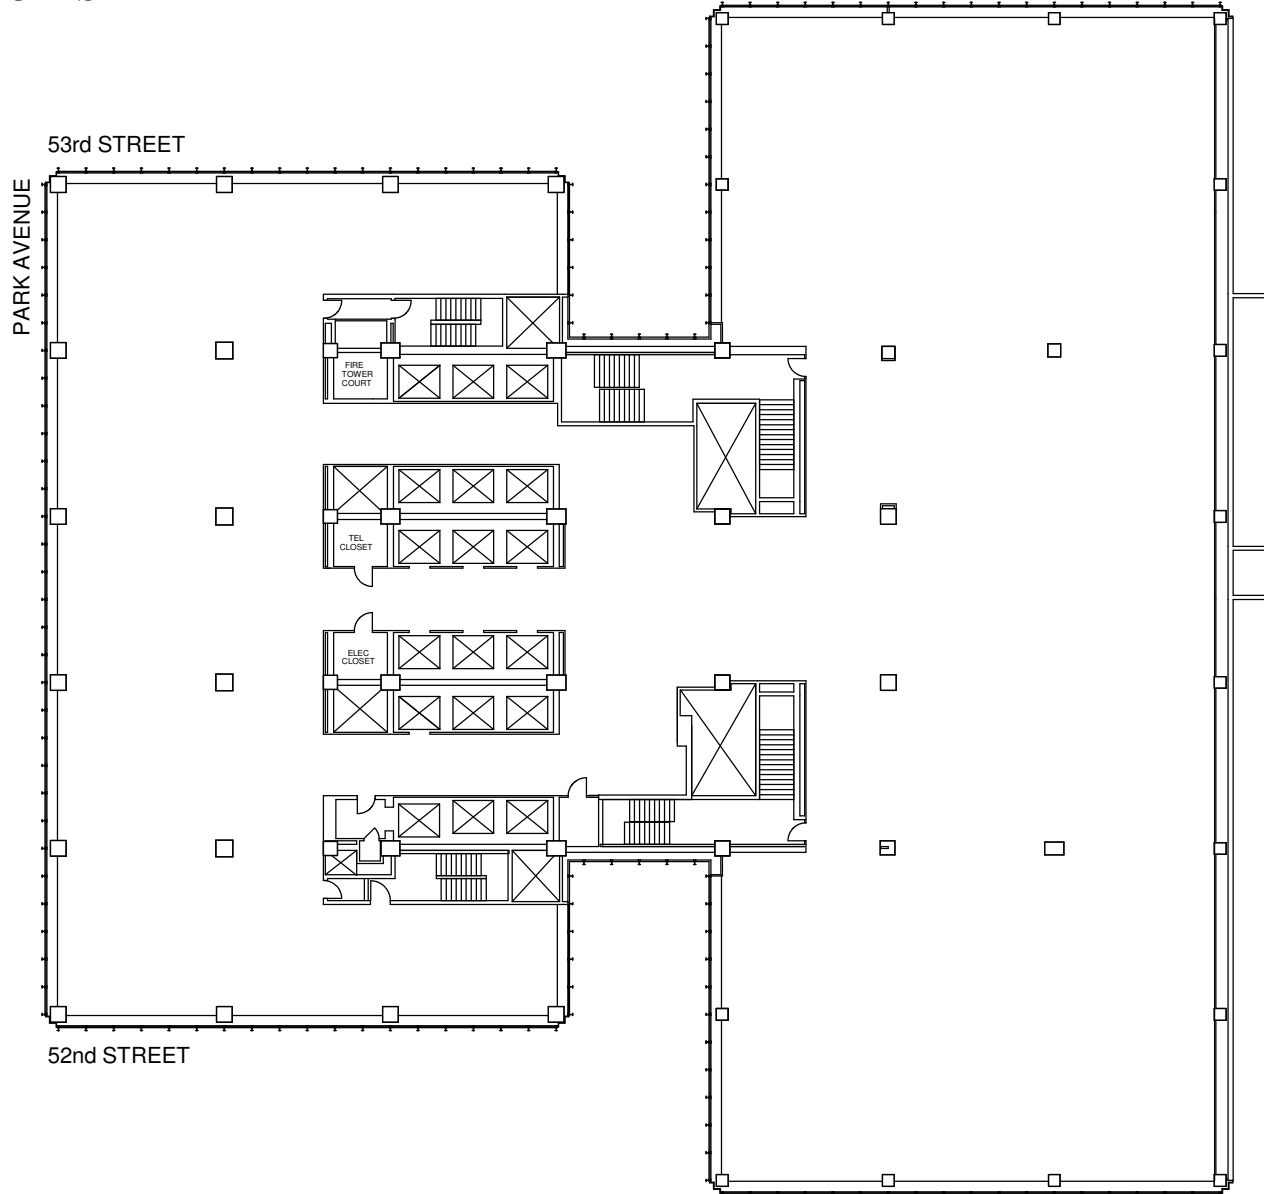

375 Park Avenue

Suite 200 - 38,075 RSF

Floor 2

Date Printed: 1/17/2019

375 Park Avenue

Suite 300 - 39,066 RSF

Floor 3

Date Printed: 1/17/2019

RFR
RFR REALTY LLC

For complete listing, visit
www.rfrspace.com

Not to scale. All dimensions and conditions
are approximate and for information only.

375 Park Avenue
Suite 400 - 39,115 RSF

Floor 4

Date Printed: 1/17/2019