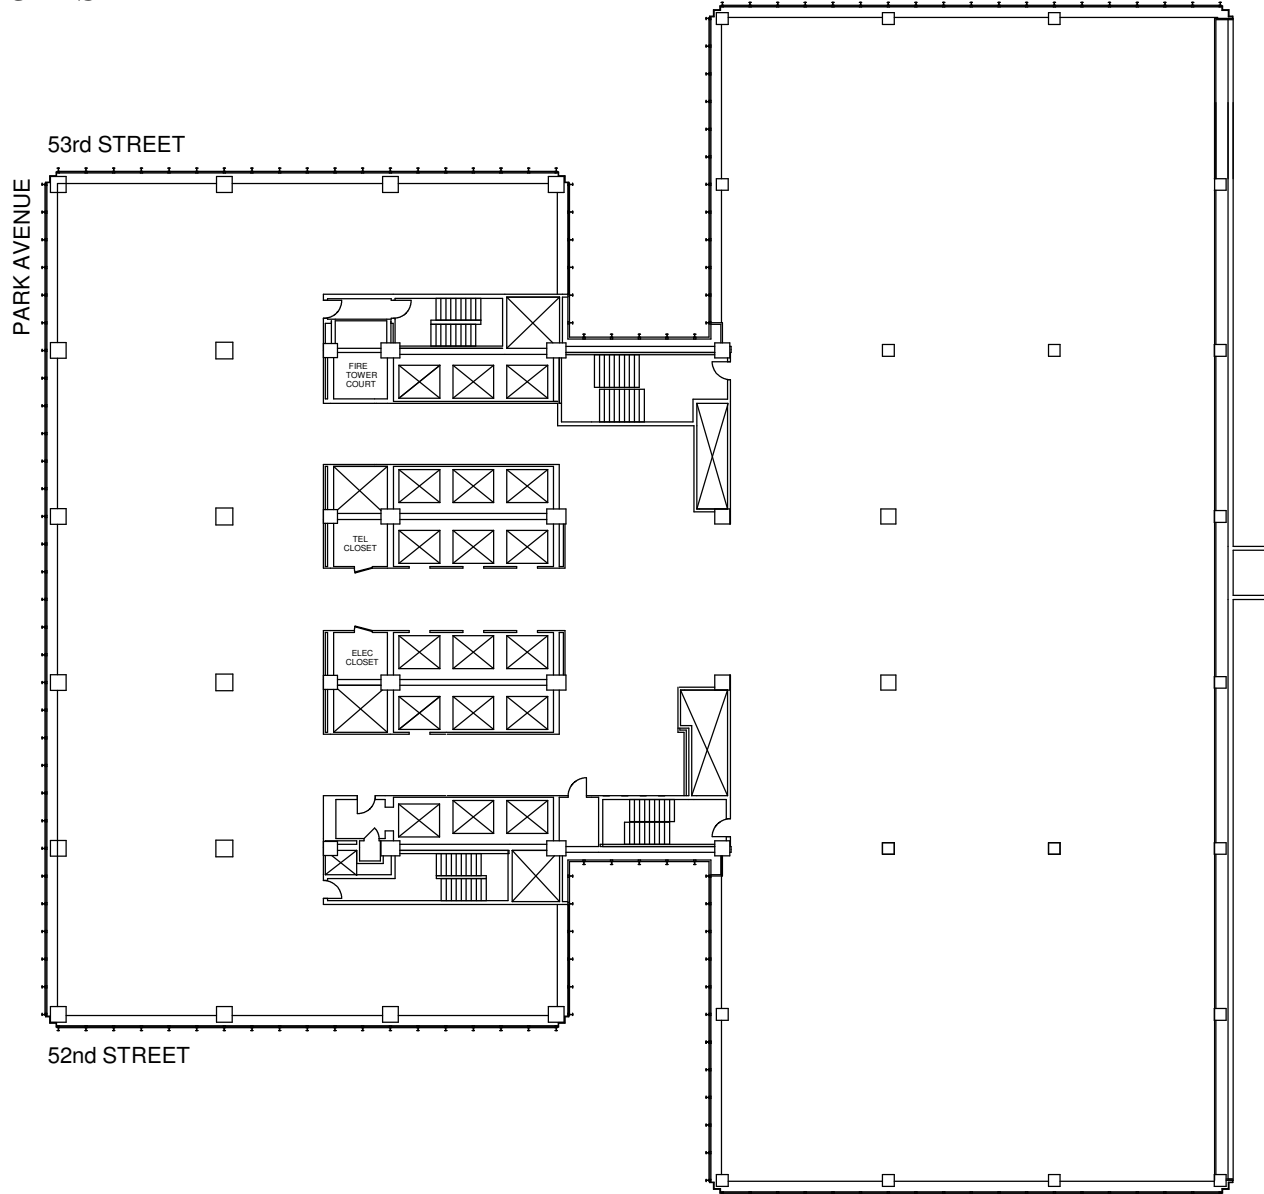

375 Park Avenue

Suite 200 - 38,075 RSF

Floor 2

Date Printed: 1/17/2019

375 Park Avenue

Suite 300 - 39,066 RSF

Floor 3

Date Printed: 1/17/2019

RFR
RFR REALTY LLC

For complete listing, visit
www.rfrspace.com

Not to scale. All dimensions and conditions
are approximate and for information only.

375 Park Avenue
Suite 400 - 39,115 RSF

Floor 4

Date Printed: 1/17/2019