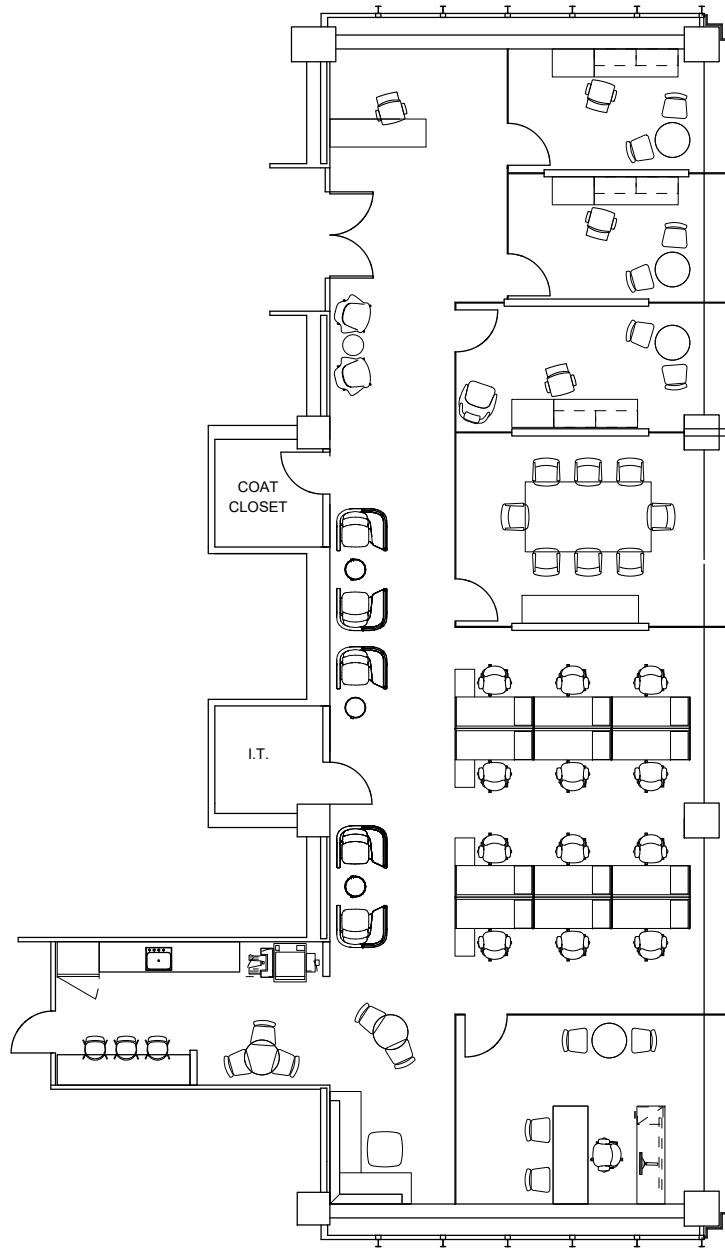

375 Park Avenue
Suite 2309 - 4,746 RSF
Prebuilt Layout
(Post Restoration)

Floor 23

375 Park Avenue
Suite 2309 - 4,746 RSF
Existing Conditions

Floor 23

375 Park Avenue
Suite 2309 - 4,746 RSF

Floor 23