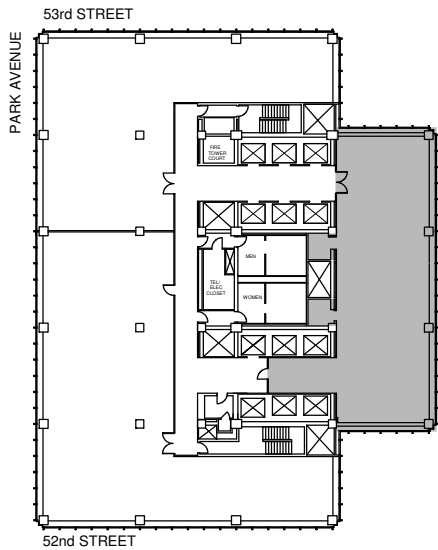

375 Park Avenue
Suite 2309 - 4,746 RSF
Prebuilt Layout
(Post Restoration)

Floor 23

375 Park Avenue
Suite 2309 - 4,746 RSF
Existing Conditions

Floor 23

375 Park Avenue
Suite 2309 - 4,746 RSF

Floor 23