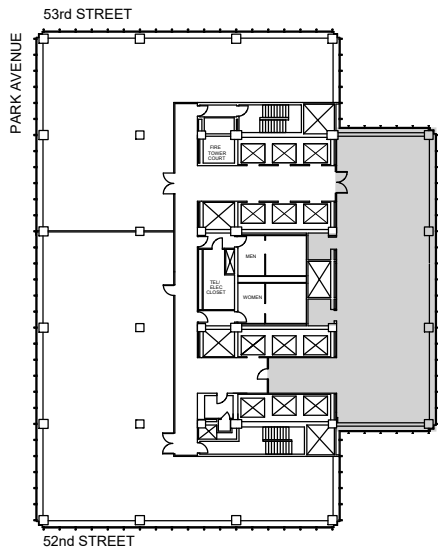

375 Park Avenue
Suite 2309 - 4,746 RSF
Prebuilt Layout
(Post Restoration)

Floor 23

375 Park Avenue
Suite 2309 - 4,746 RSF
Existing Conditions

Floor 23

375 Park Avenue
Suite 2309 - 4,746 RSF

Floor 23