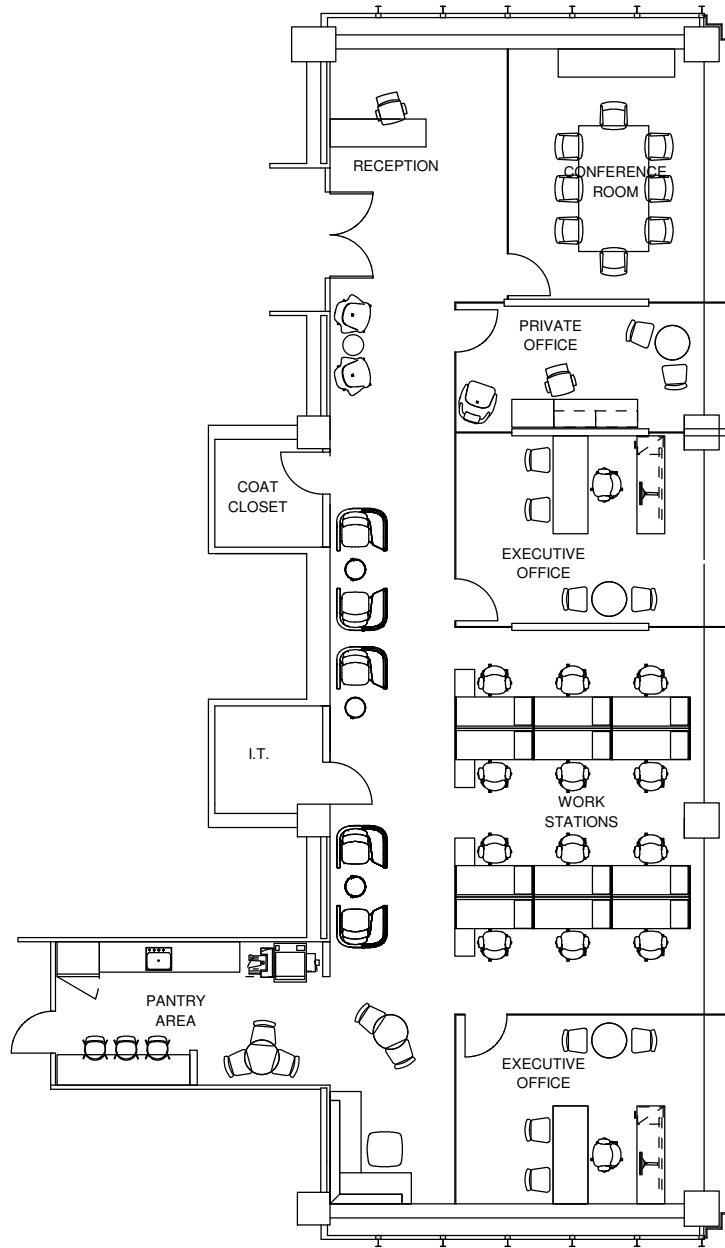

375 Park Avenue
Suite 2309 - 4,746 RSF
Prebuilt Layout
(Post Restoration)

Floor 23

375 Park Avenue
Suite 2309 - 4,746 RSF
Existing Conditions

Floor 23

375 Park Avenue
Suite 2309 - 4,746 RSF

Floor 23