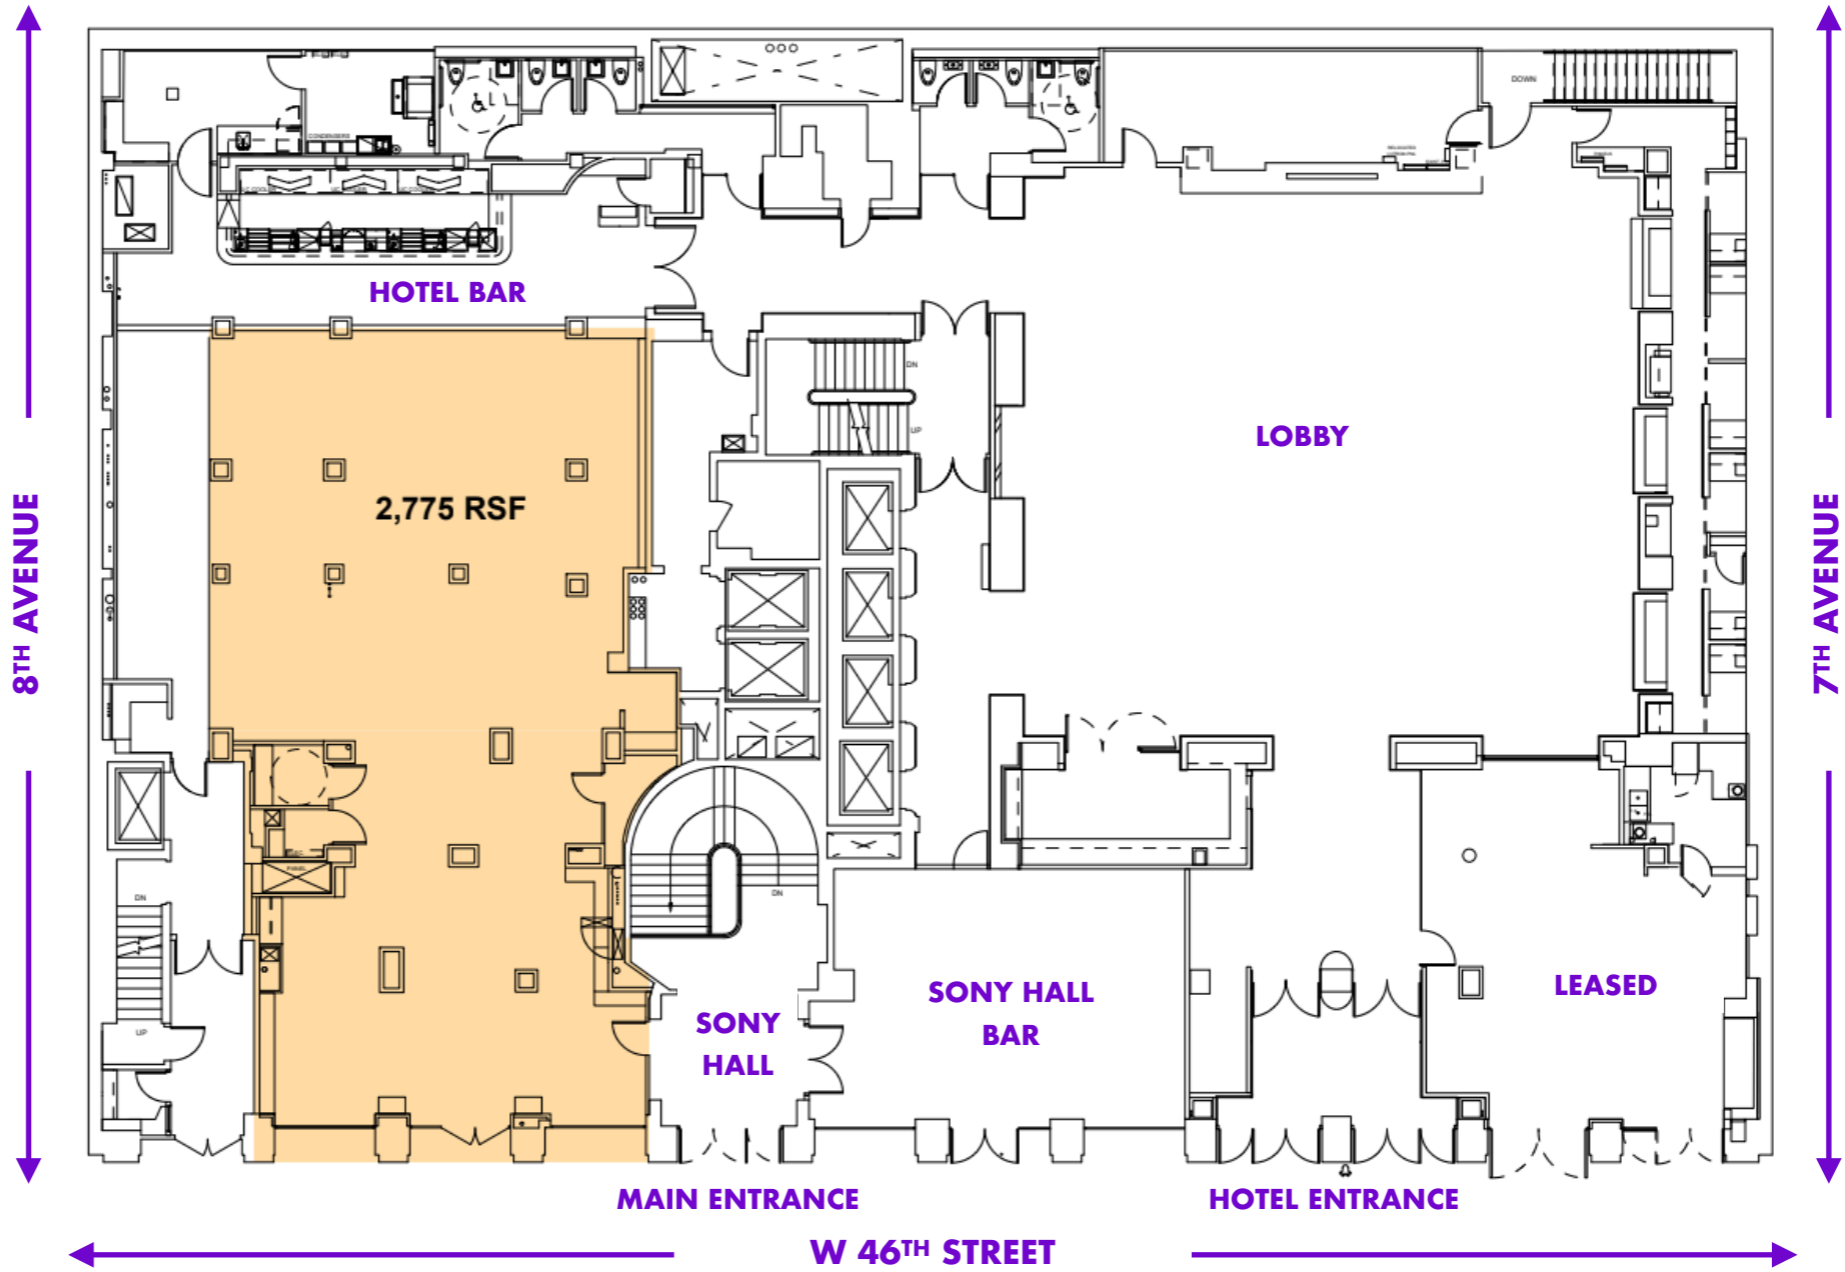

# FLOOR PLANS

**GROUND FLOOR**  
2,775 SF

**CEILING HEIGHTS**  
11' 5"

**FRONTAGE**  
30'

**POSSESSION**  
Arranged

Not to scale. All dimensions and conditions are approximate and for information only.

BRANDON SINGER  
brandon@retailbymona.com  
516 808 6794

## HIGHLIGHTS

Currently the Hamilton Gift Shop. Located adjacent to the famous Sony Hall.

Situated at the base of the iconic landmarked Paramount Hotel in the heart of the Theater District containing 605 hotel rooms.