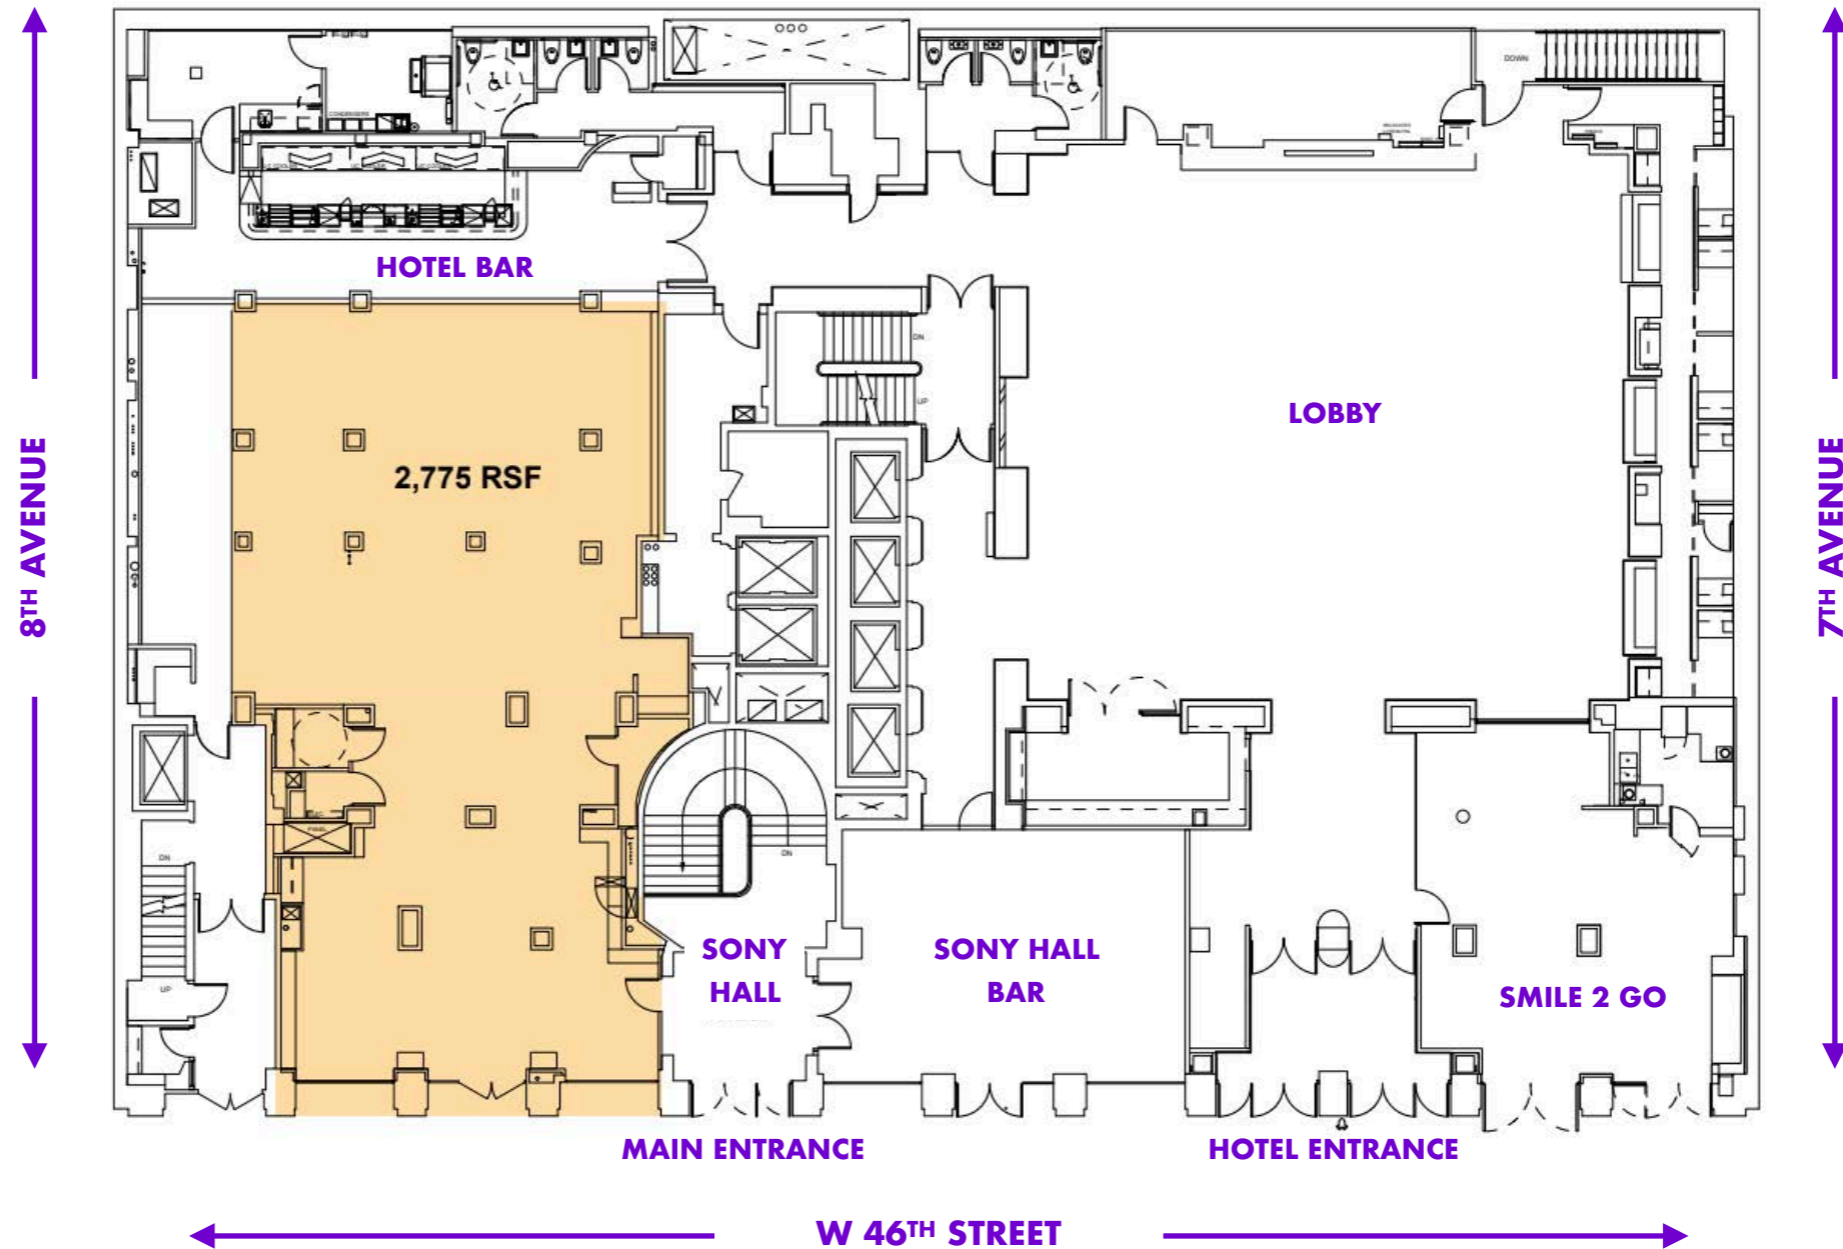

GROUND FLOOR
2,775 SF

CEILING HEIGHTS
11' 5"

FRONTAGE
30'

POSSESSION
Arranged

Not to scale. All dimensions and conditions are approximate and for information only.

BRANDON SINGER
brandon@retailbymona.com
516 808 6794