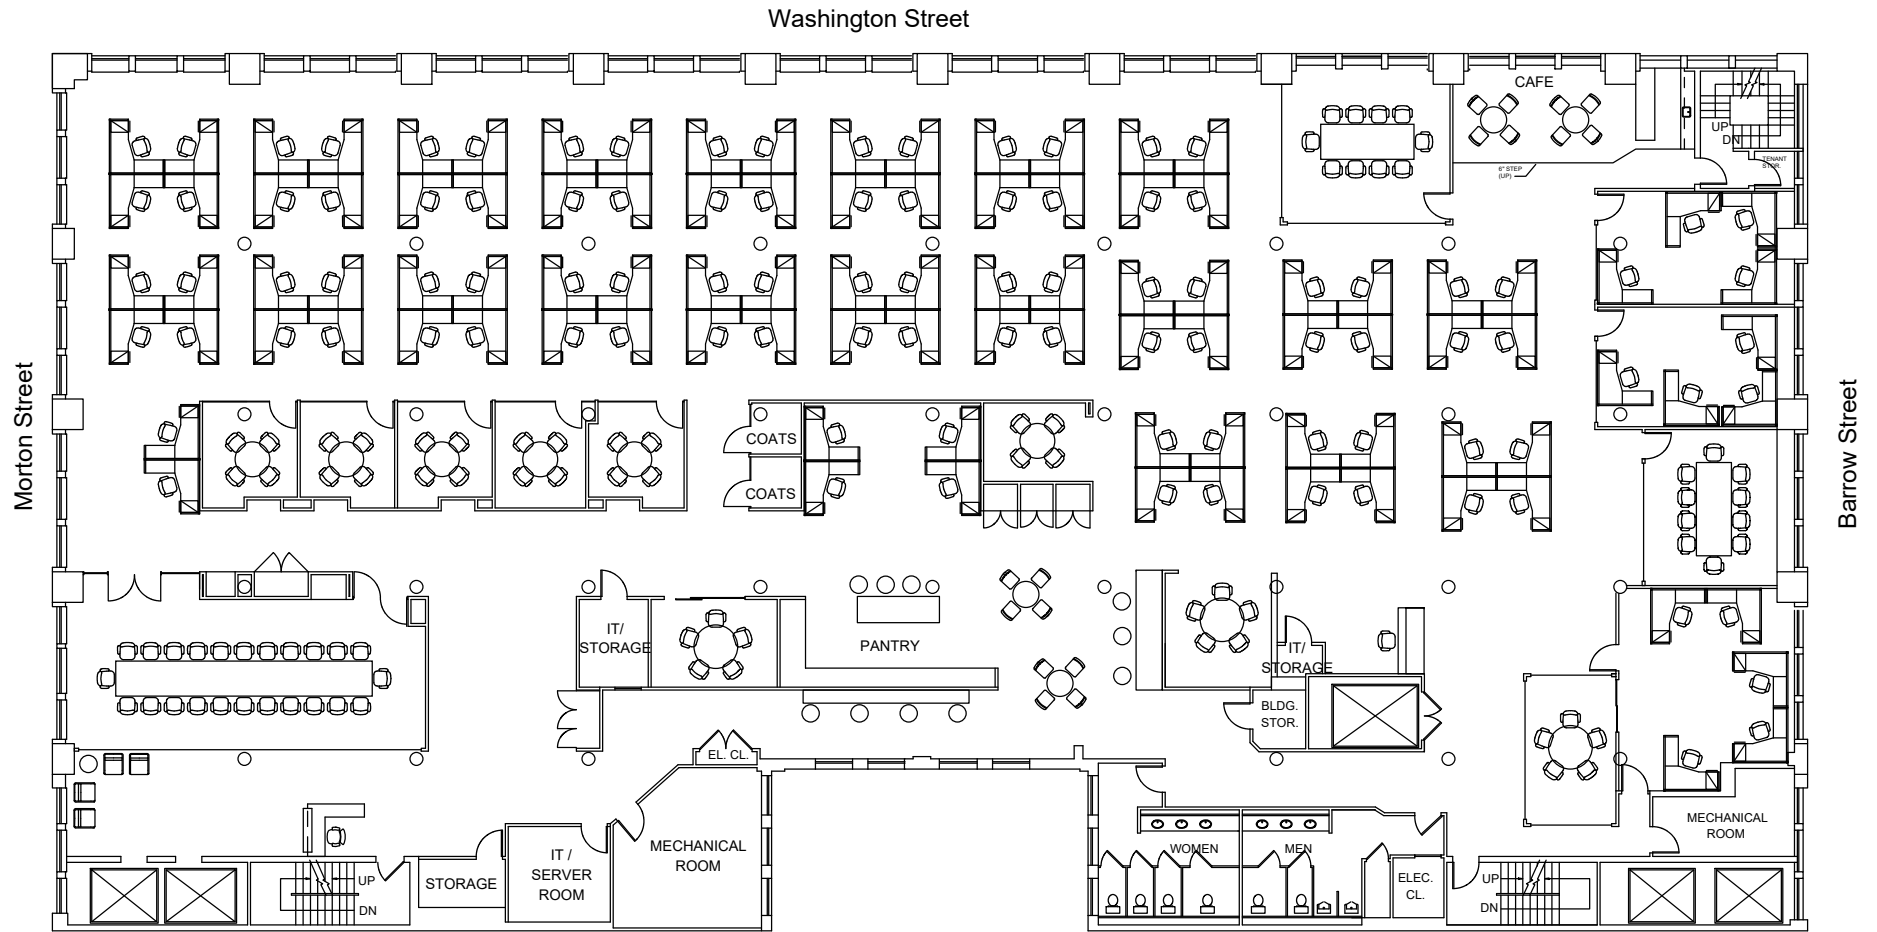

95 Morton Street

Suite 700 - 25,221 RSF

Proposed Layout

Floor 7

Date Printed: 10/1/2020

RFR
RFR REALTY LLC

For complete listing, visit
www.rfrspace.com

Not to scale. All dimensions and conditions
are approximate and for information only.

95 Morton Street
Suite 700 - 25,221 RSF
Existing Conditions

Floor 7

Date Printed: 5/7/2019