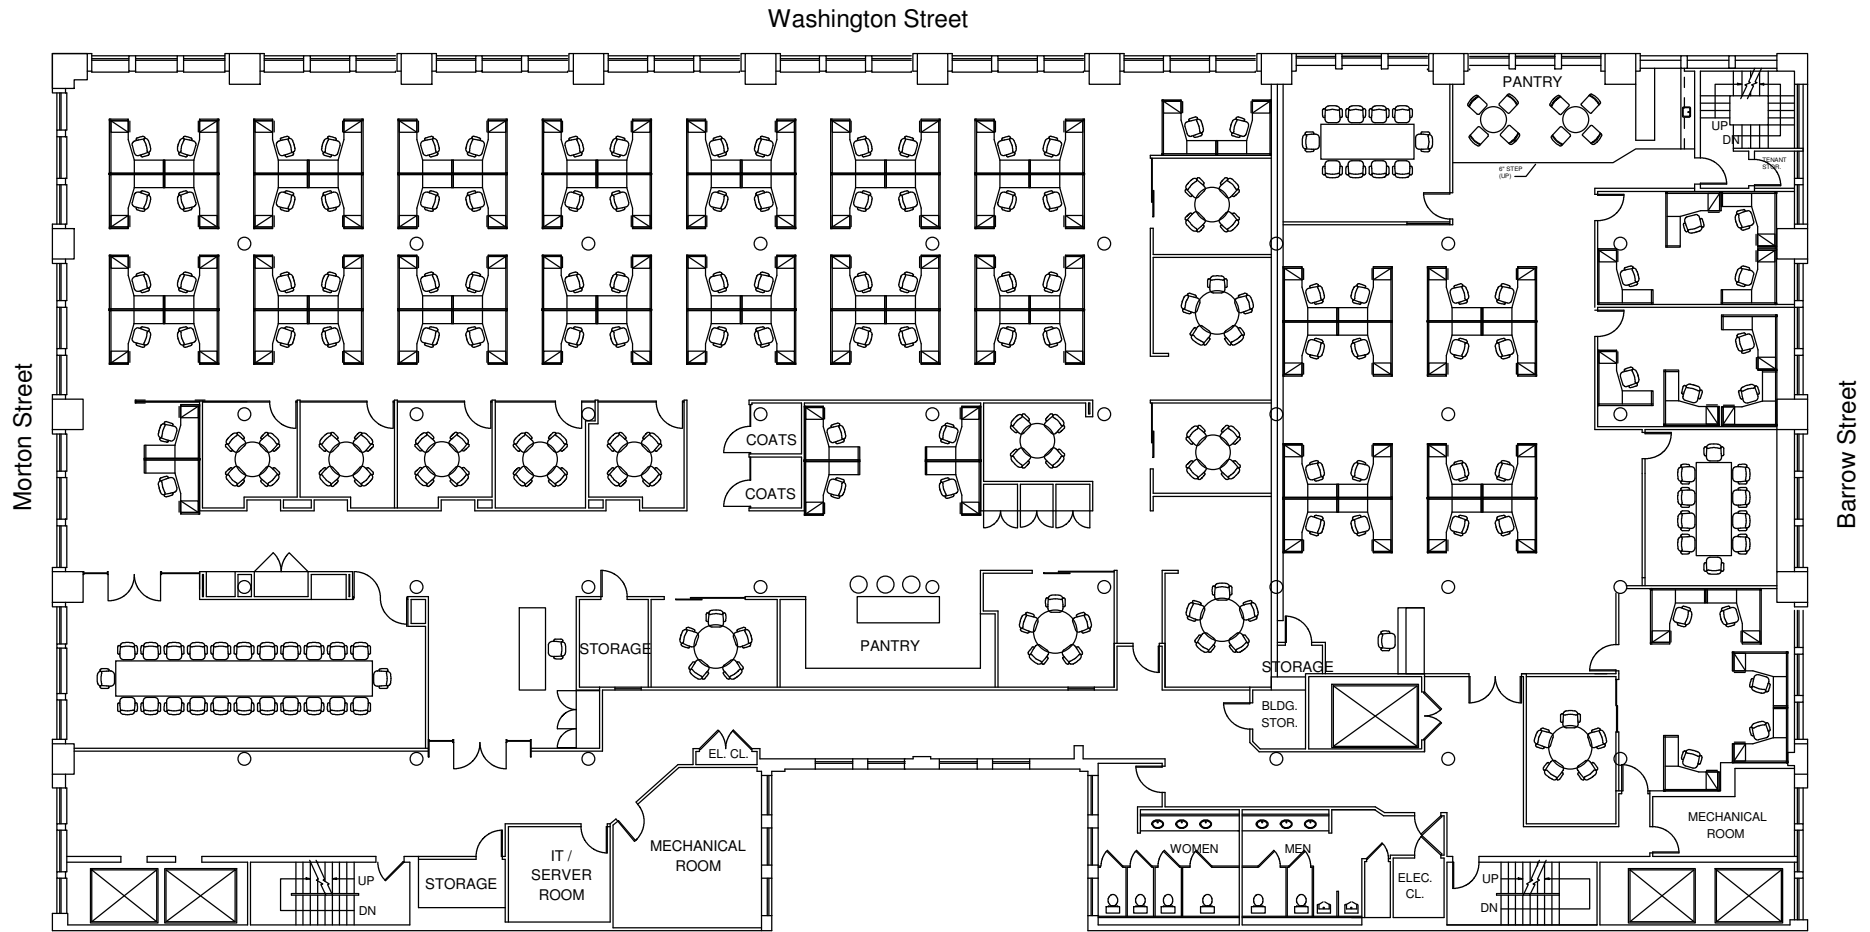

95 Morton Street
Suite 700 - 25,221 RSF
Existing Conditions

Floor 7

Date Printed: 5/7/2019