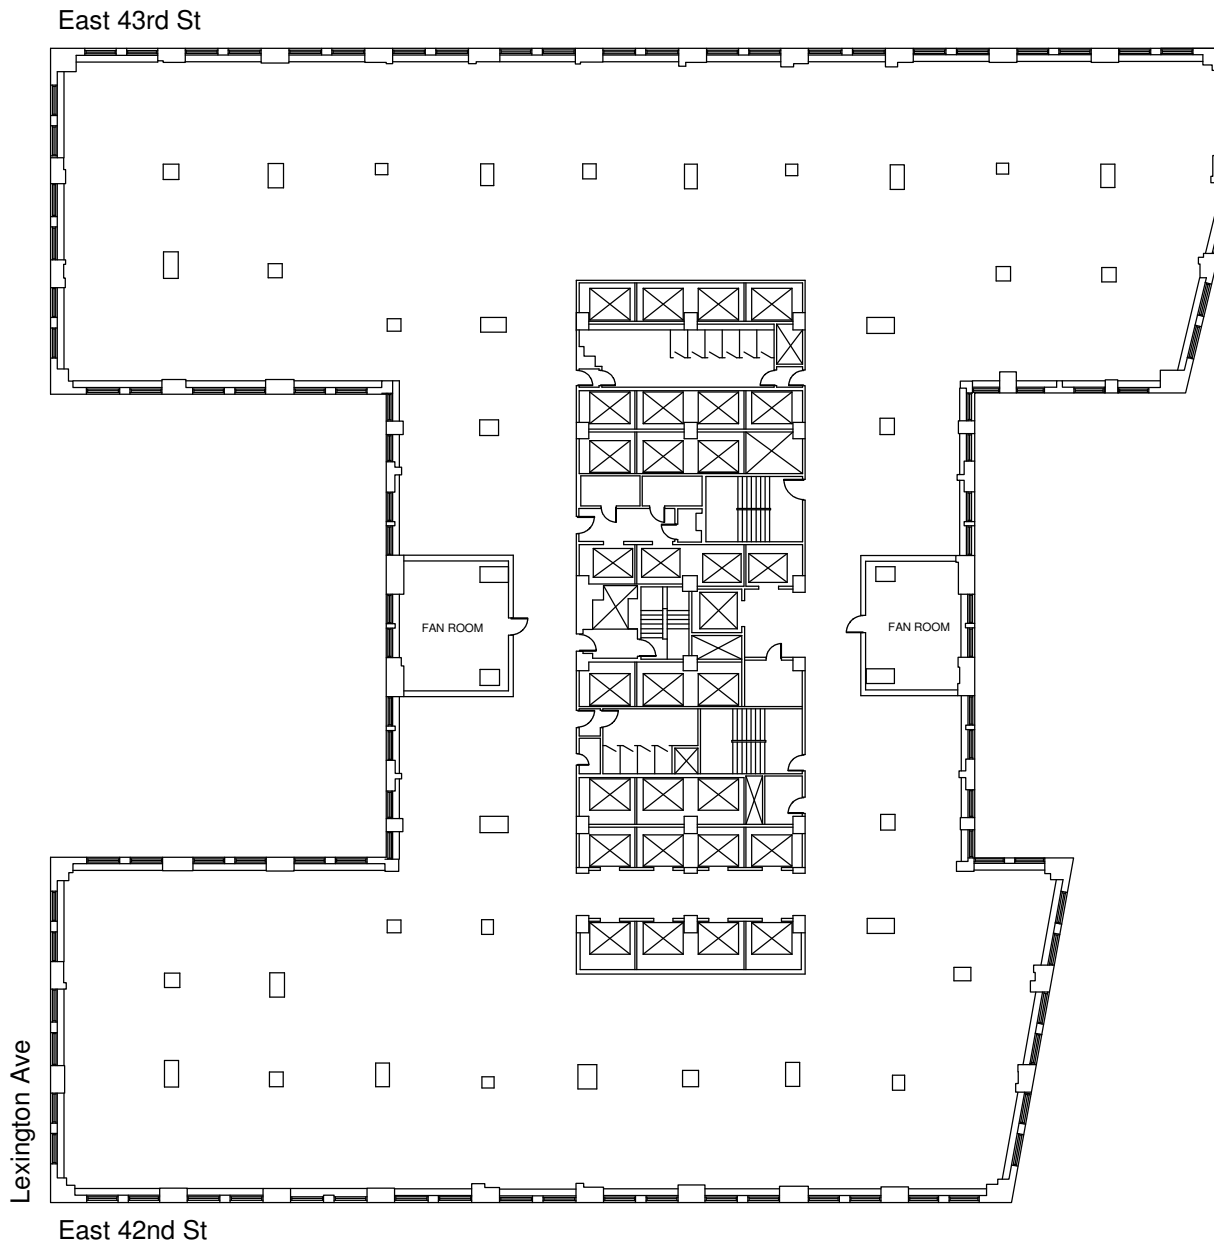

Chrysler Building

Suite 1000 - 37,587 RSF

10th Floor

Date Printed: 4/9/2019

RFR
RFR REALTY LLC

For complete listing, visit
www.rfrspace.com
www.rfrrealty.com

Not to scale. All dimensions and conditions are approximate and for information only.