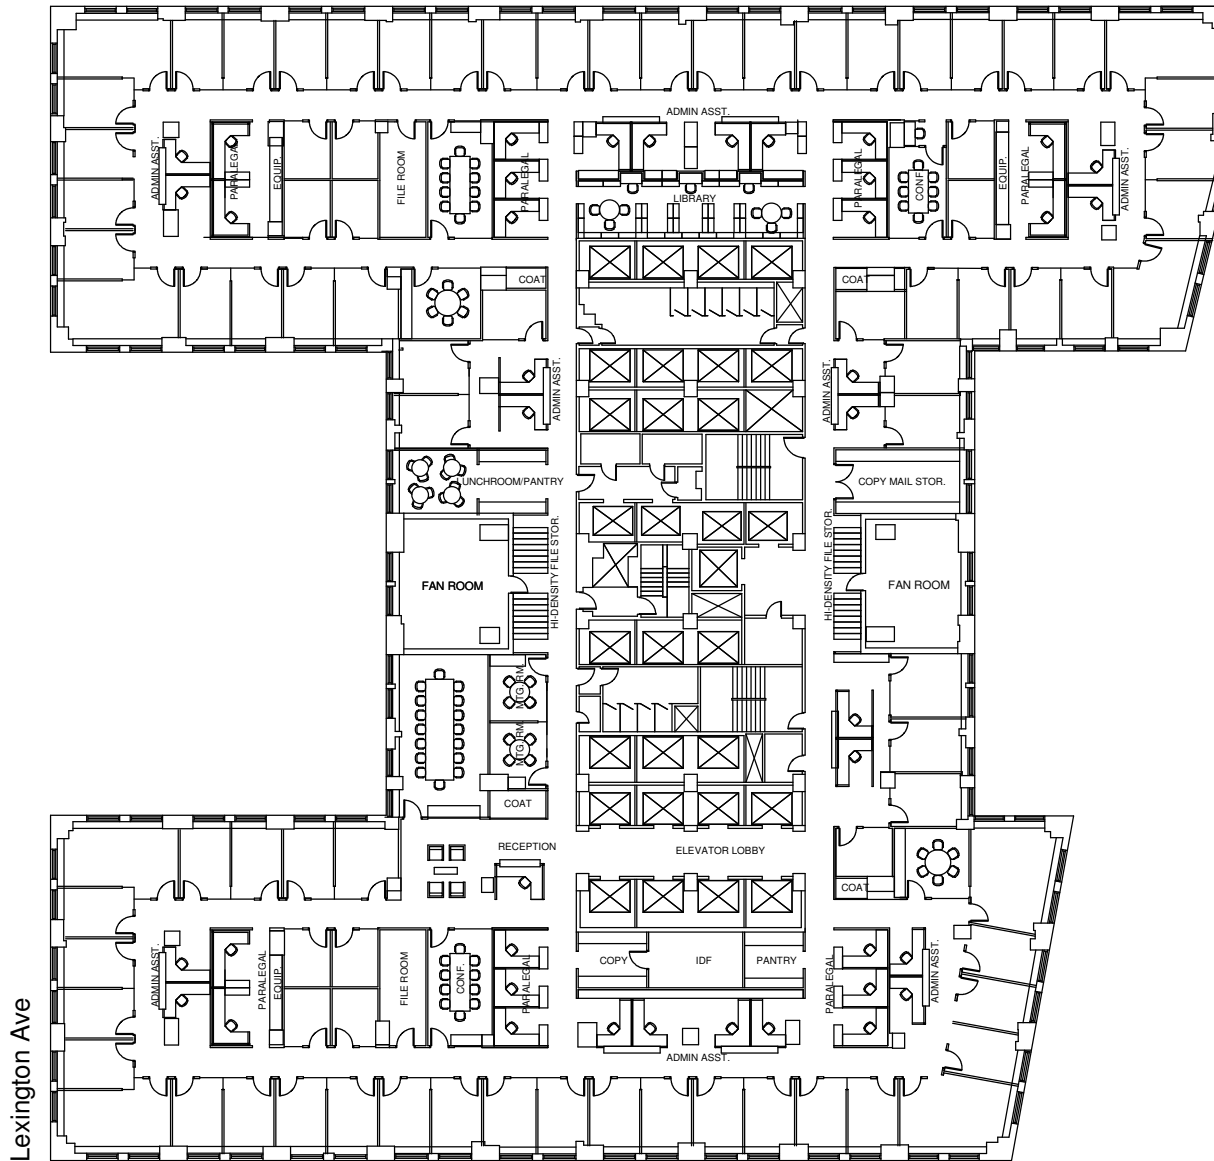

Chrysler Building

Suite 1000 - 37,587 RSF

10th Floor

East 43rd St

East 42nd St

Date Printed: 8/26/2019

RFR
RFR REALTY LLC

For complete listing, visit
www.rfrspace.com
www.rfrrealty.com

Not to scale. All dimensions and conditions are approximate and for information only.

Chrysler Building

Suite 1000 - 37,587 RSF

10th Floor

East 43rd St

East 42nd St

Date Printed: 8/26/2019

Chrysler Building