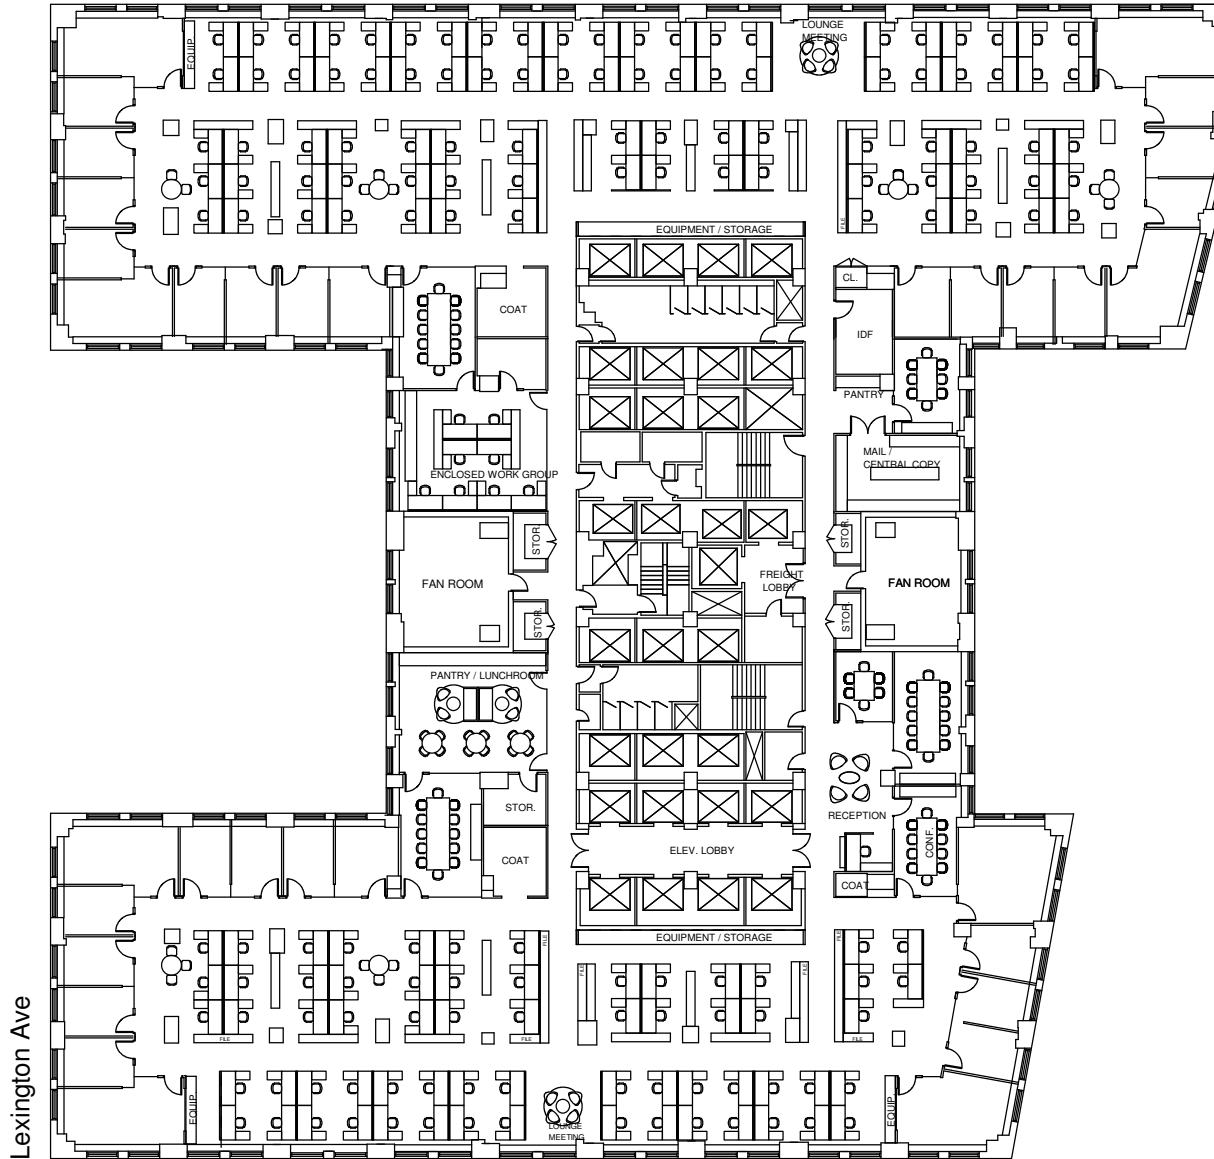

Chrysler Building

Suite 1000 - 37,587 RSF

10th Floor

East 43rd St

East 42nd St

Date Printed: 8/26/2019

RFR
RFR REALTY LLC

For complete listing, visit
www.rfrspace.com
www.rfrrealty.com

Not to scale. All dimensions and conditions are approximate and for information only.

Chrysler Building

Suite 1000 - 37,587 RSF

10th Floor

East 43rd St

East 42nd St

Date Printed: 8/26/2019

Chrysler Building