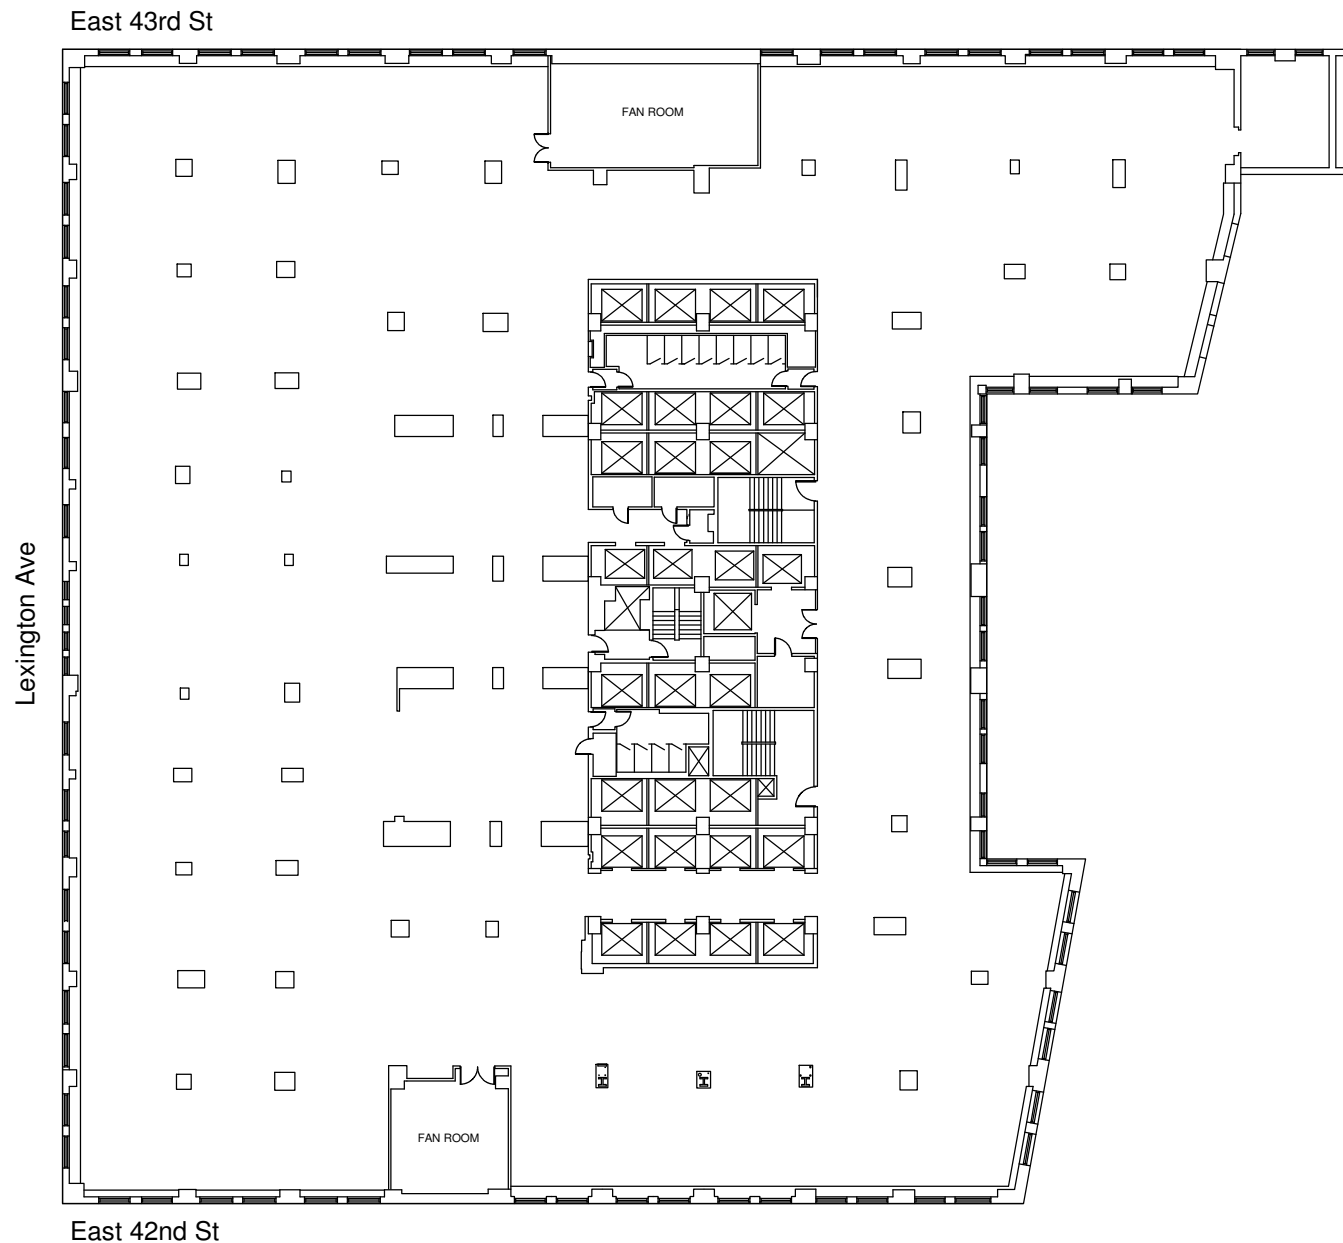

Chrysler Building

Suite 400 - 44,448 RSF

4th Floor

Date Printed: 4/9/2019

RFR
RFR REALTY LLC

For complete listing, visit
www.rfrspace.com
www.rfrrealty.com

Not to scale. All dimensions and conditions are approximate and for information only.