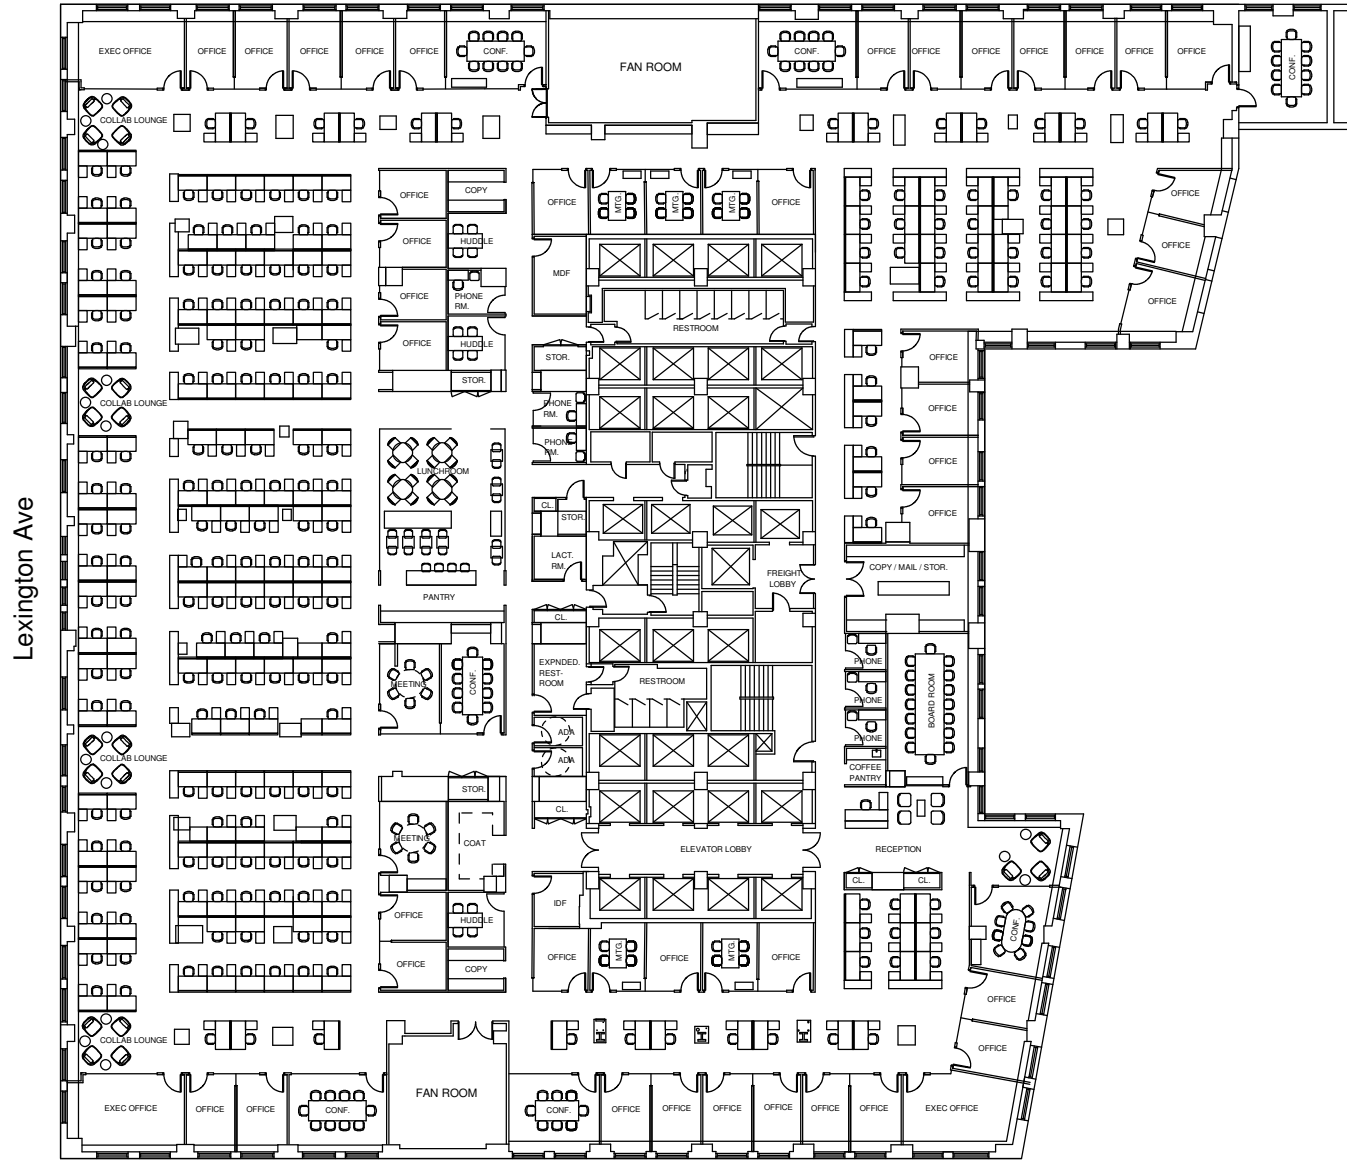

Chrysler Building

Suite 400 - 44,448 RSF

4th Floor

East 43rd St

East 42nd St

Lexington Ave

Date Printed: 8/30/2019

Chrysler Building