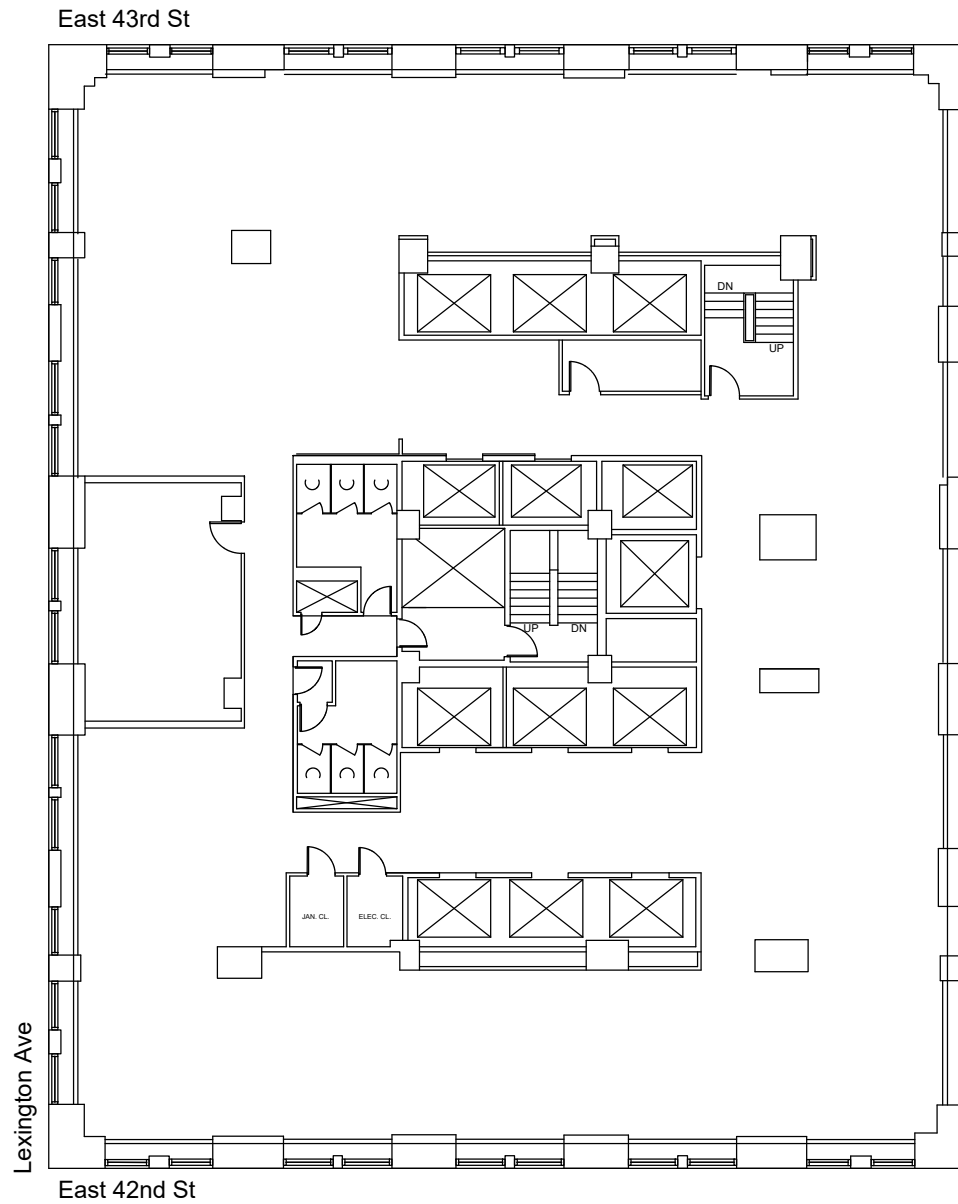

Chrysler Building

Suite 4300 - 11,292 RSF

43rd Floor

Date Printed: 9/14/2022

Chrysler Building

Suite 4300 - 11,292 RSF

Office Intensive

43rd Floor

Date Printed: 9/14/2022

RFR

RFR REALTY LLC

For complete listing, visit
www.rfrspace.com

Not to scale. All dimensions and conditions
are approximate and for information only.

Chrysler Building

Suite 4300 - 11,292 RSF