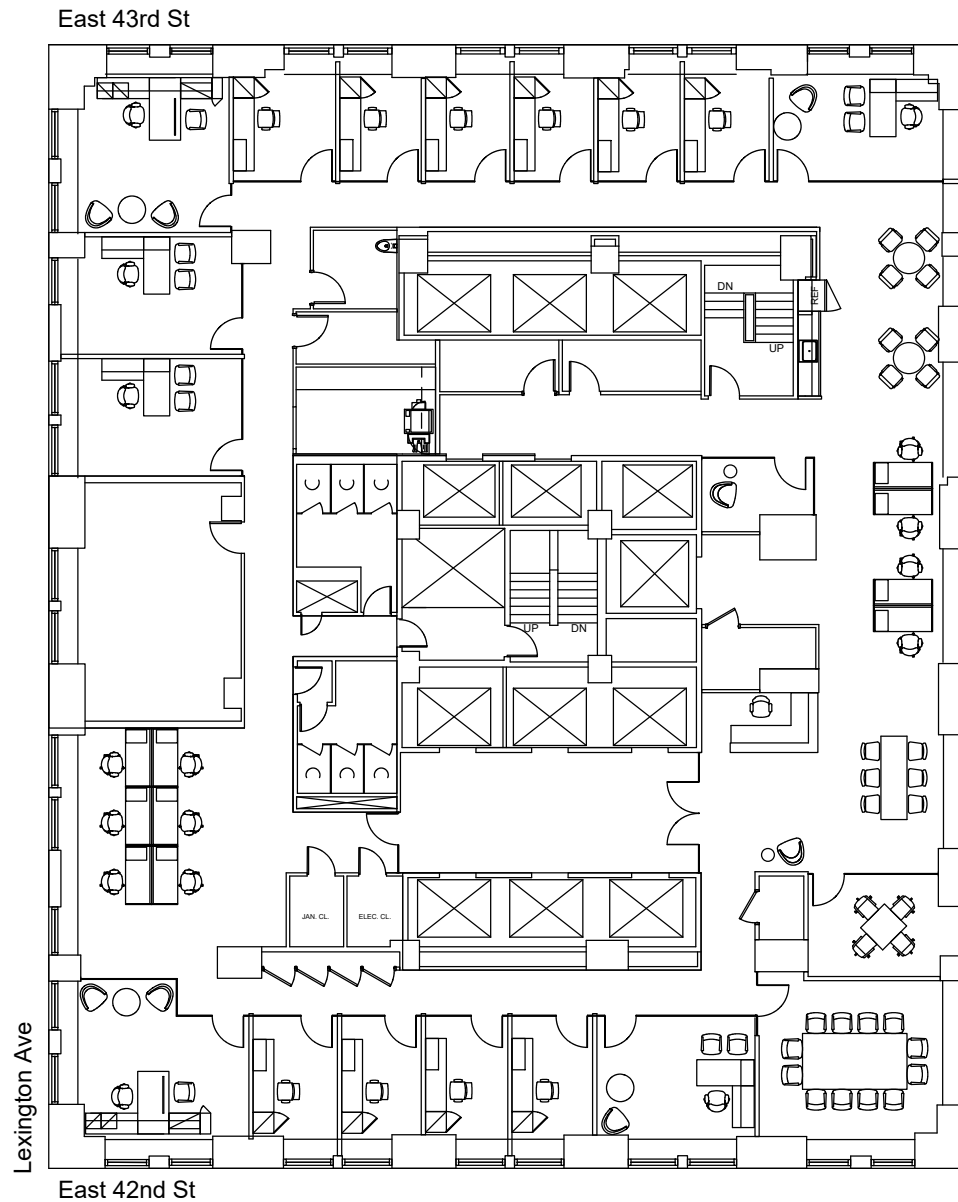

Chrysler Building

Suite 4300 - 11,292 RSF

43rd Floor

Date Printed: 9/14/2022

Chrysler Building

Suite 4300 - 11,292 RSF

Office Intensive

43rd Floor

Date Printed: 9/14/2022

RFR

RFR REALTY LLC

For complete listing, visit
www.rfrspace.com

Not to scale. All dimensions and conditions
are approximate and for information only.

Chrysler Building

Suite 4300 - 11,292 RSF