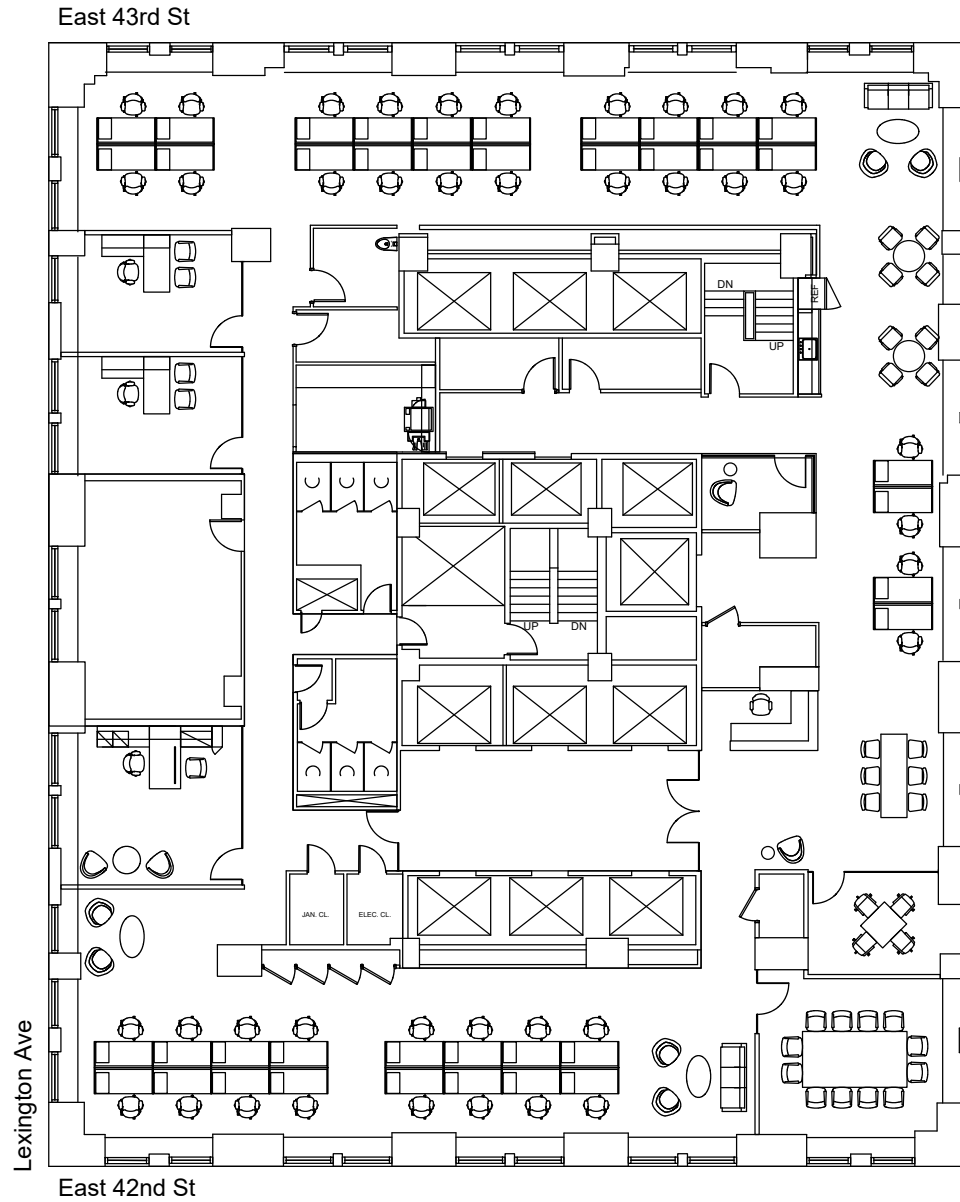

Chrysler Building

Suite 4300 - 11,292 RSF

43rd Floor

Date Printed: 9/14/2022

Chrysler Building

Suite 4300 - 11,292 RSF

Office Intensive

43rd Floor

Date Printed: 9/14/2022

RFR

RFR REALTY LLC

For complete listing, visit
www.rfrspace.com

Not to scale. All dimensions and conditions
are approximate and for information only.

Chrysler Building

Suite 4300 - 11,292 RSF

Open Layout

43rd Floor

Date Printed: 9/14/2022

RFR

RFR REALTY LLC

For complete listing, visit
www.rfrspace.com

Not to scale. All dimensions and conditions
are approximate and for information only.