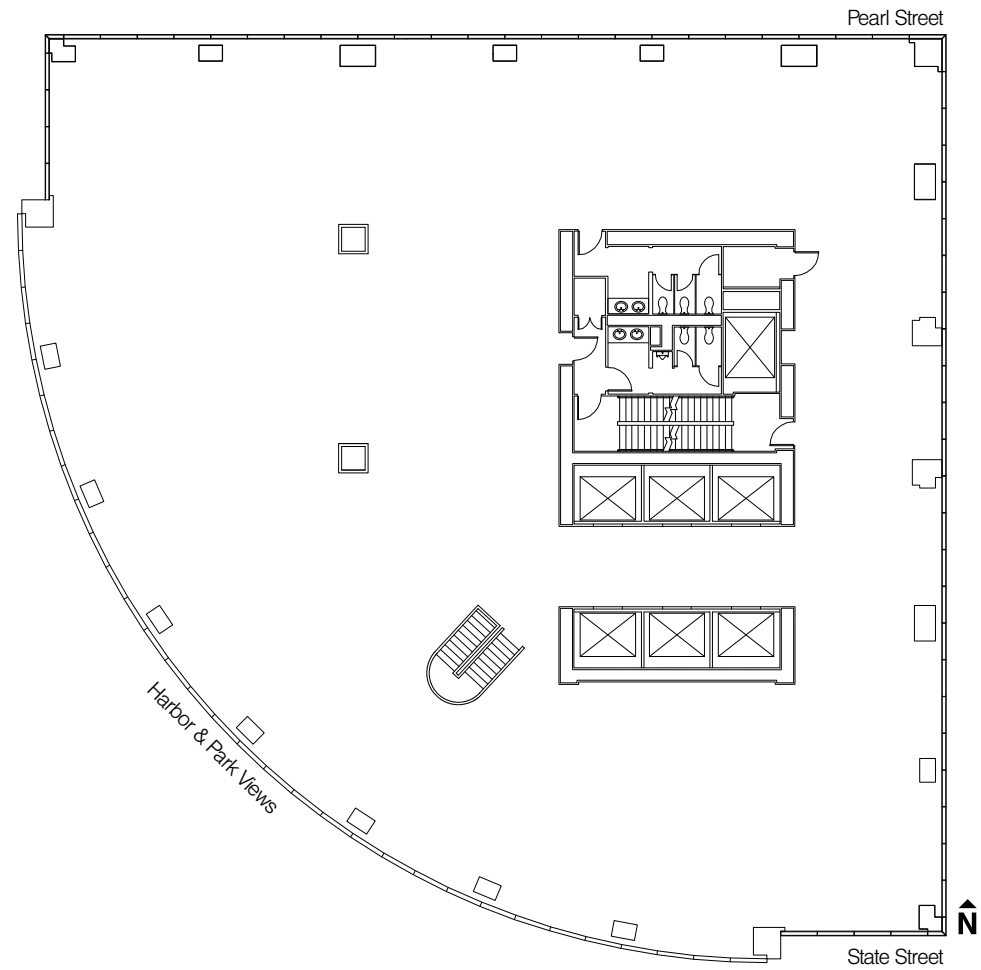

# 29,400sf Duplex Penthouse with 24 Mile Views

17

State Street

Duplex Penthouse with Interconnecting Stair

Exhilarating Panoramic Views

**Core & Shell**  
Floors 41 & 42 | 14,900sf

**Conceptual Office Layout**  
Floors 41 & 42 | 14,900sf