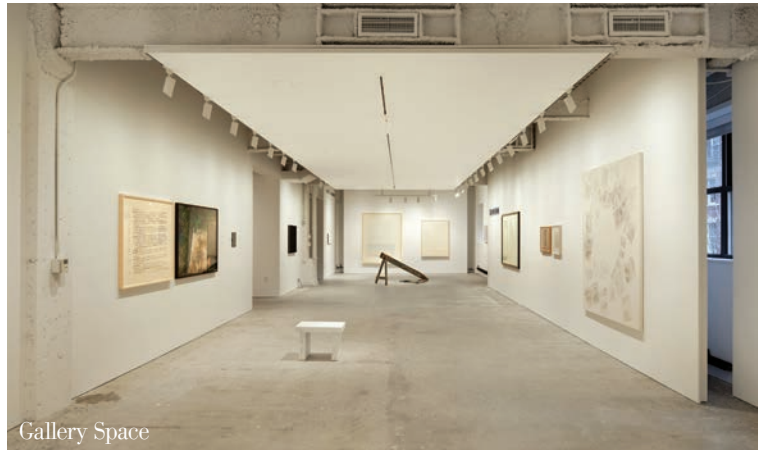

GALLERY SPACE 980 MADISON

Immediate Possession

Designed & built in 1949 for the dominant New York auction house Parke-Bernet Galleries, 980 Madison, home to the Gagosian & many prominent galleries, has a long & distinguished history in the New York art world.

Gallery Space

Gagosian Gallery

Gallery Space

Gallery Space

The third floor is designed to accommodate galleries of all kinds. There are currently two galleries available.

Suite 301 | 2,600sf

Suite 305 | 4,035sf

Floor 3
Gagosian Gallery
Occupies Floors 4-6

980 Madison is a New York art destination.

Gagosian Gallery · Higher Pictures · Nahmad Contemporary · Venus Over Manhattan · Yoshii Gallery

RFR

For Gallery/Office Inquiries: