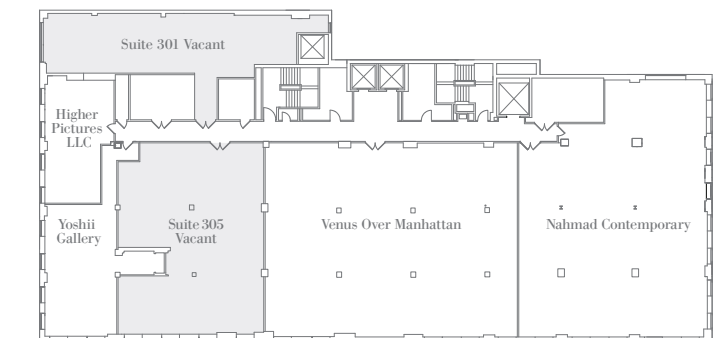

Gallery Space

Gagosian Gallery

Gallery Space

Gallery Space

The third floor is designed to accommodate galleries of all kinds. There are currently two galleries available.

Suite 301 | 2,600sf

Suite 305 | 4,035sf

Floor 3
Gagosian Gallery
Occupies Floors 4-6

980 Madison is a New York art destination.

Gagosian Gallery · Higher Pictures · Nahmad Contemporary · Venus Over Manhattan · Yoshii Gallery

RFR

For Gallery/Office Inquiries: