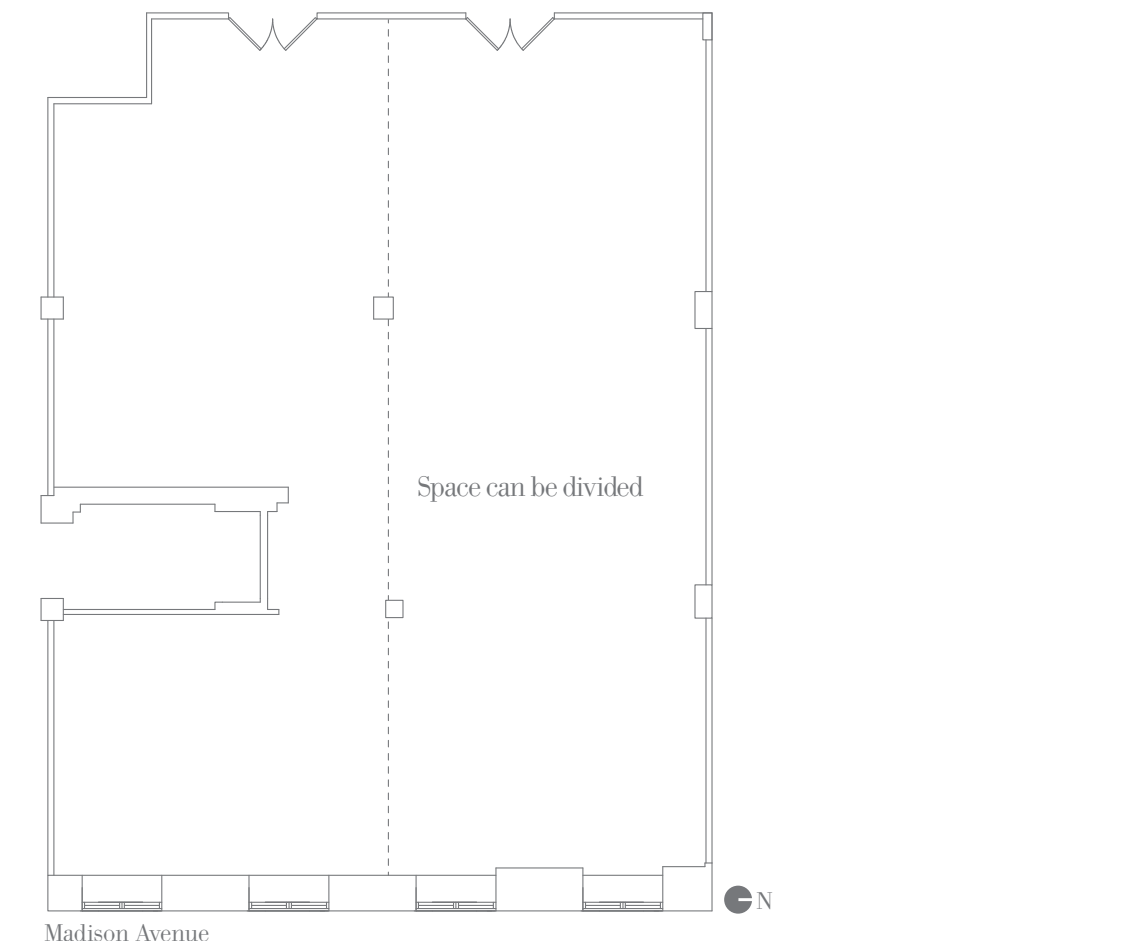

Gallery Space

Gagosian Gallery

Gallery Space

Gallery Space

The third floor is designed to accommodate galleries of all kinds. There are currently two galleries available.

Suite 301 | 2,600sf

Suite 305 | 4,035sf

Floor 3
Gagosian Gallery
Occupies Floors 4-6

980 Madison is a New York art destination.

Gagosian Gallery · Higher Pictures · Nahmad Contemporary · Venus Over Manhattan · Yoshii Gallery

RFR

For Gallery/Office Inquiries: