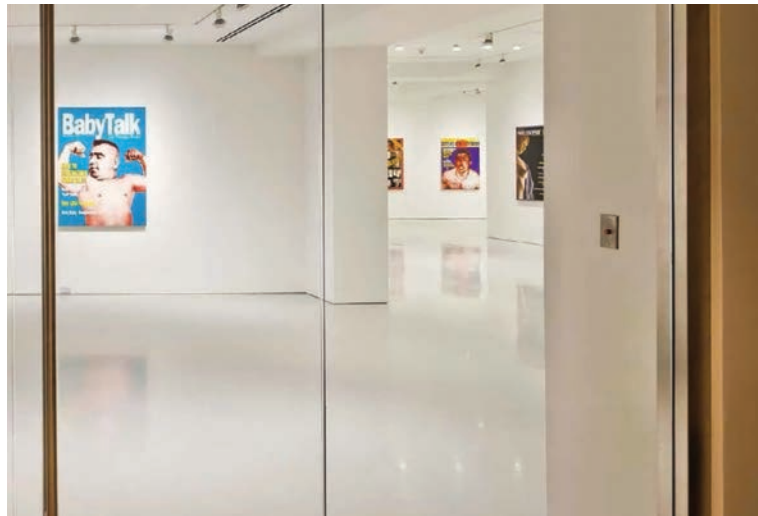

GALLERY SPACE 980 MADISON

Immediate Possession

Designed & built in 1949 for the dominant New York auction house Parke-Bernet Galleries, 980 Madison, home to the Gagosian & many prominent galleries, has a long & distinguished history in the New York art world.

Gallery Space

Gagosian Gallery

Gallery Space

Gallery Space

The third floor is designed to accommodate galleries of all kinds. There are currently two galleries available.

Suite 301 | 2,600sf

Suite 305 | 4,035sf

Floor 3
Gagosian Gallery
Occupies Floors 4-6

980 Madison is a New York art destination.

Gagosian Gallery · Higher Pictures · Nahmad Contemporary · Venus Over Manhattan · Yoshii Gallery

RFR

For Gallery/Office Inquiries: