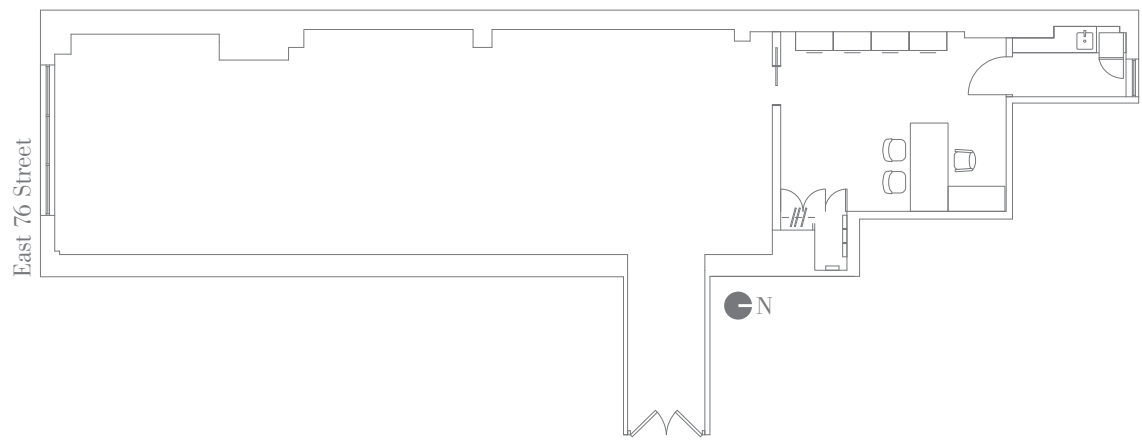

Gallery Space

Gagosian Gallery

Gallery Space

Gallery Space

The third floor is designed to accommodate galleries of all kinds. There are currently two galleries available.

Suite 301 | 2,600sf

Suite 305 | 4,035sf

Floor 3
Gagosian Gallery
Occupies Floors 4-6

980 Madison is a New York art destination.

Gagosian Gallery · Higher Pictures · Nahmad Contemporary · Venus Over Manhattan · Yoshii Gallery

RFR

For Gallery/Office Inquiries: