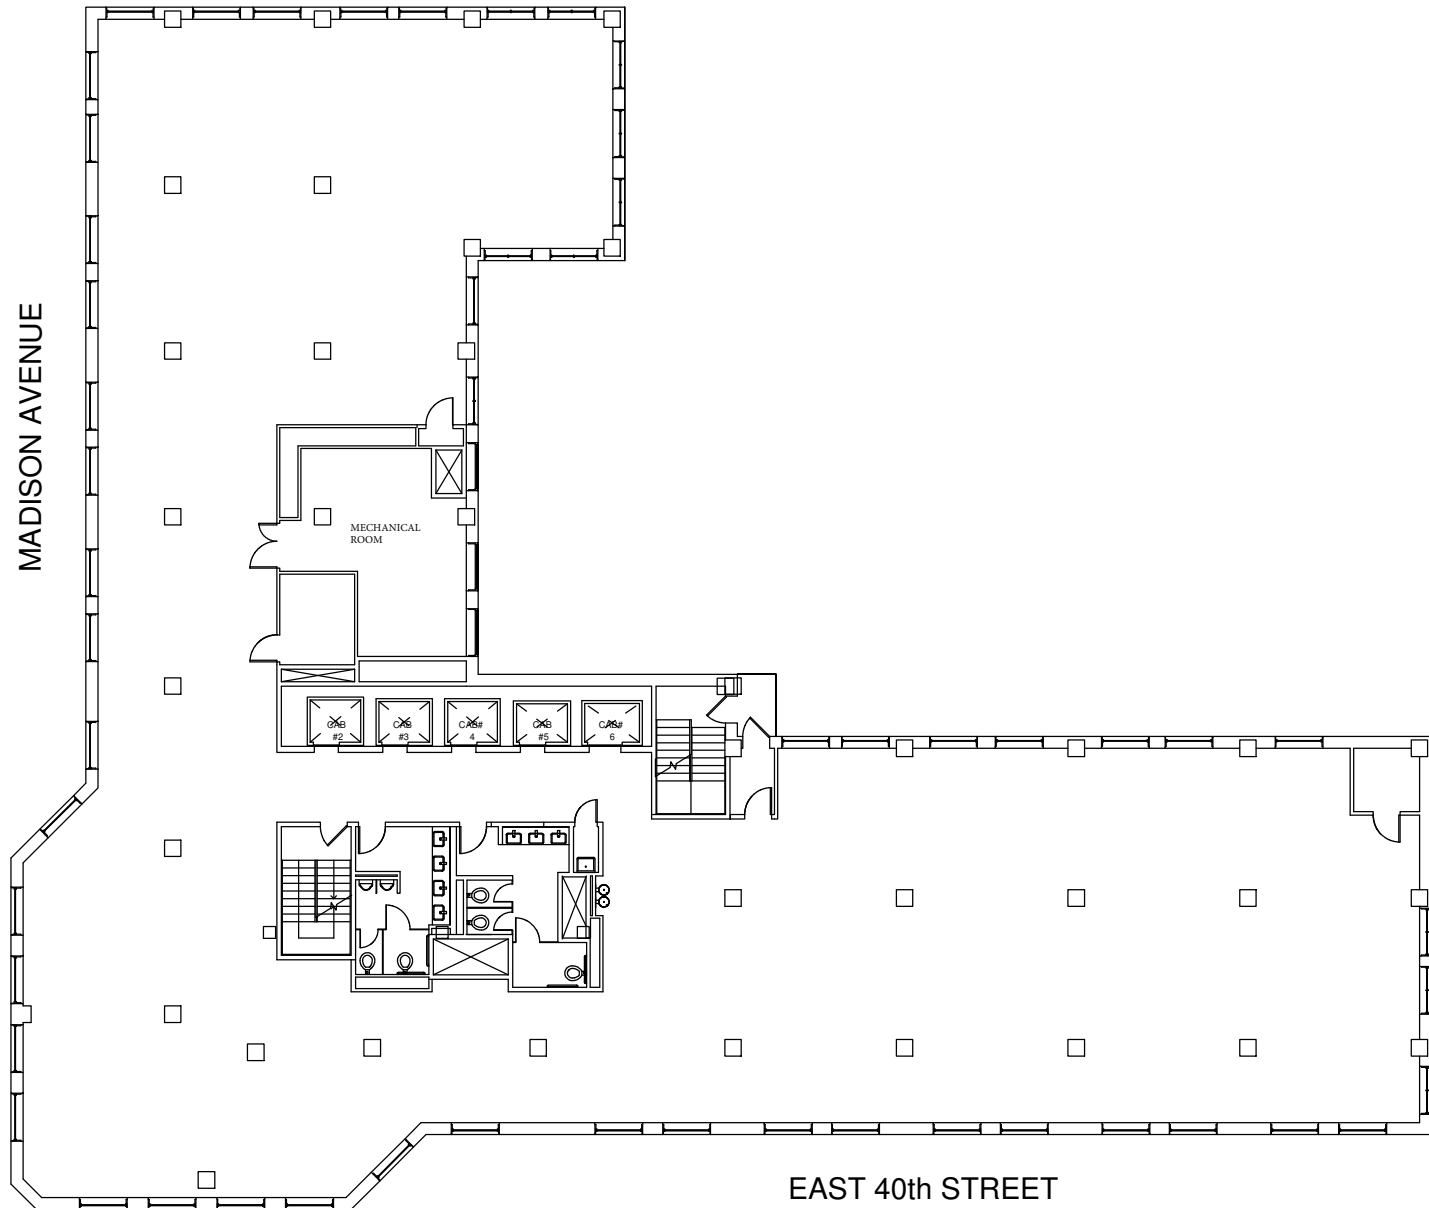

# 285 Madison Avenue

Suite 2200 - 14,875 RSF

22nd Floor

# 285 Madison Avenue

Suite 2200 - 14,875 RSF

22nd Floor

Date Printed: 12/14/2018

Not to scale. All dimensions and conditions are approximate and for information only.