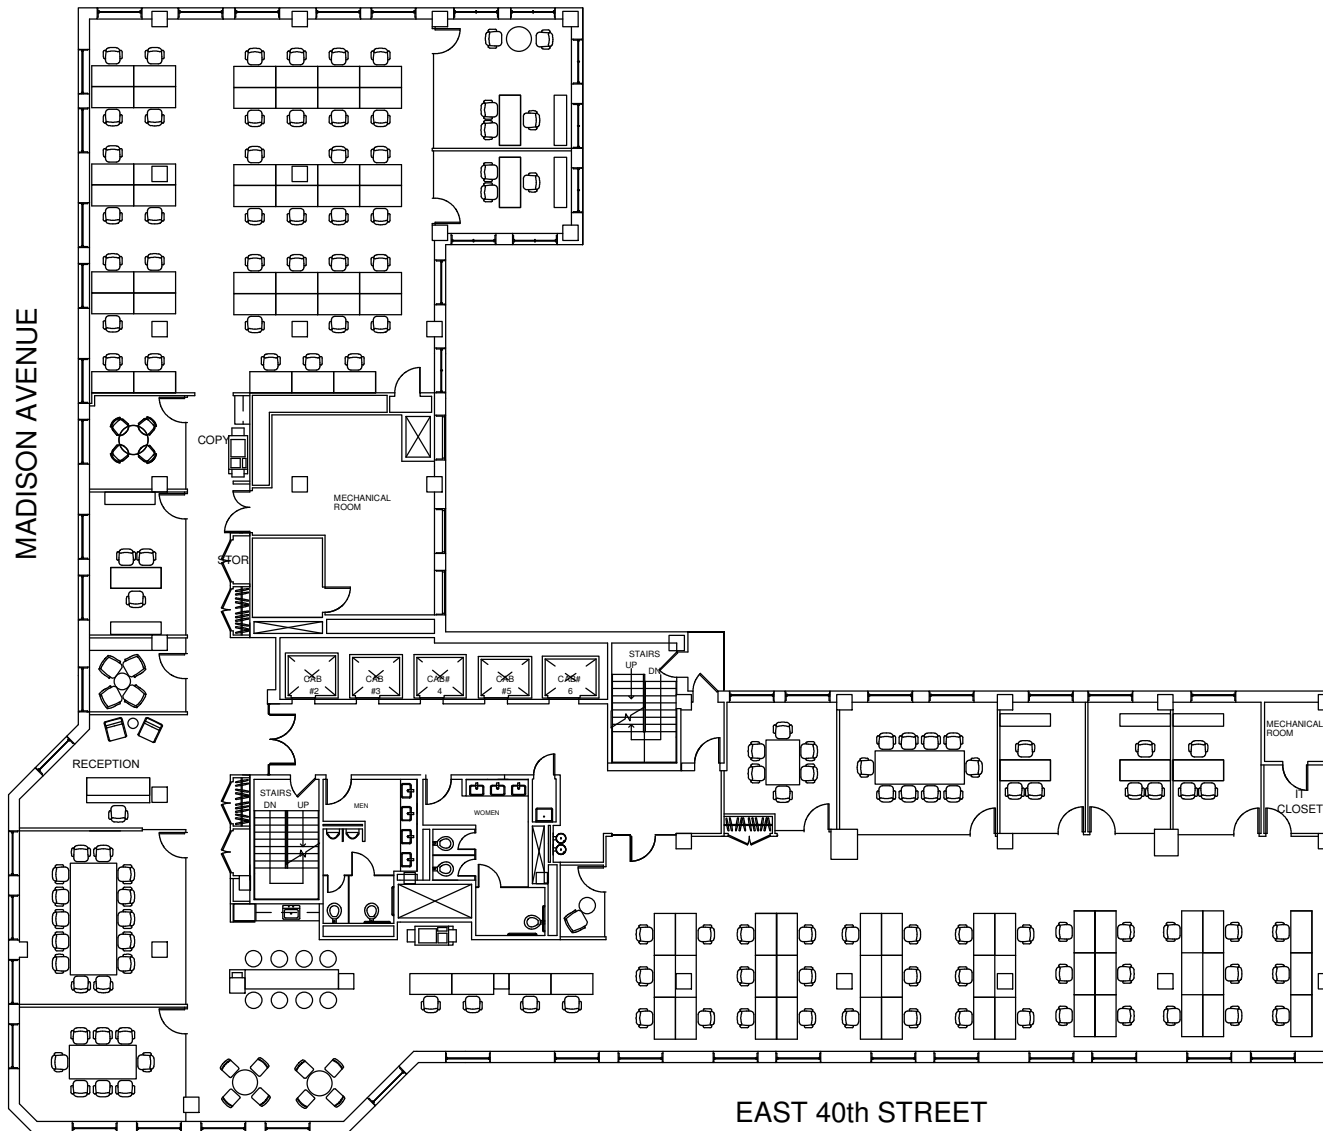

# 285 Madison Avenue

Suite 2200 - 14,875 RSF

22nd Floor

# 285 Madison Avenue

Suite 2200 - 14,875 RSF

22nd Floor

Date Printed: 12/14/2018

Not to scale. All dimensions and conditions are approximate and for information only.